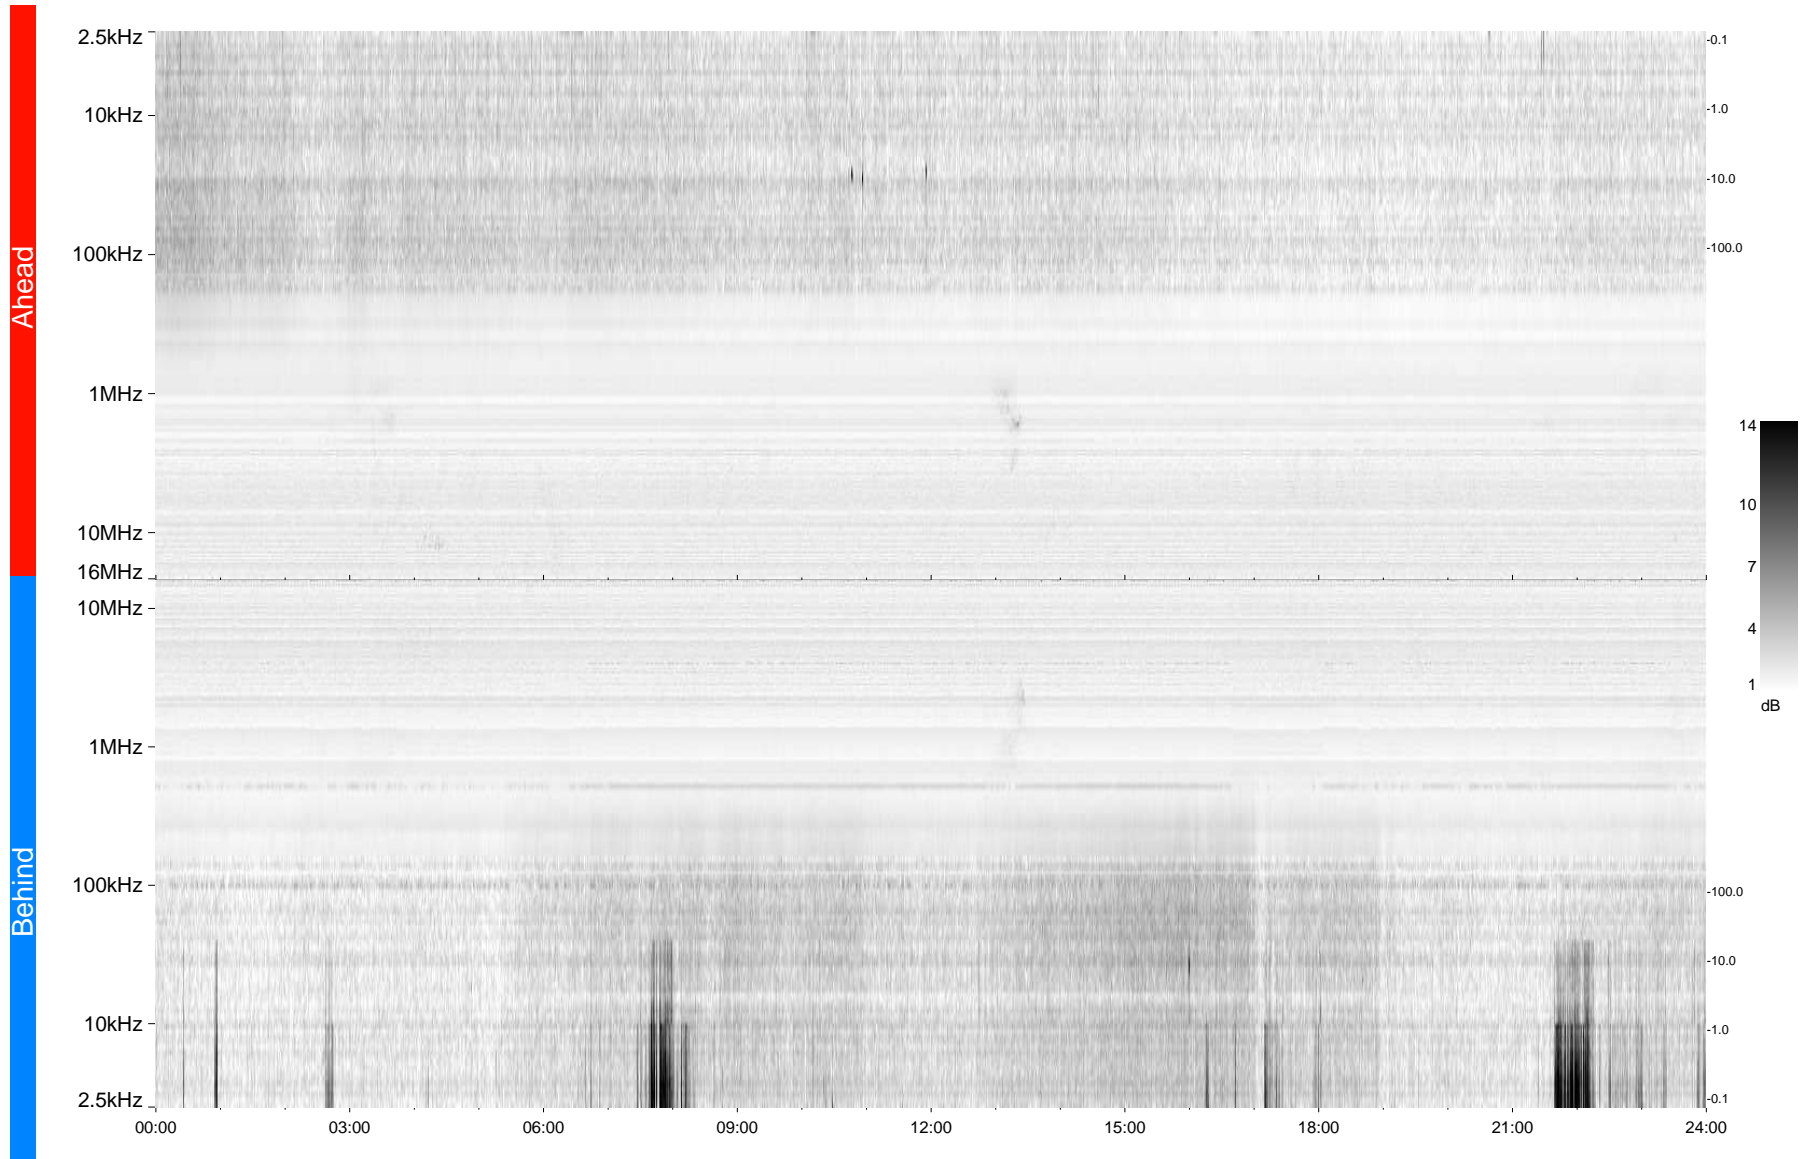

STEREO/WAVES Daily Summary - 21-Apr-2009 (DOY 111)

Ahead source file = swaves_ahead_2009_111_1_04.fin
Ahead PSE Angle = xxx.x

Behind PSE Angle = xxx.x
Behind source file = swaves_behind_2009_111_1_04.fin

Time (UTC)