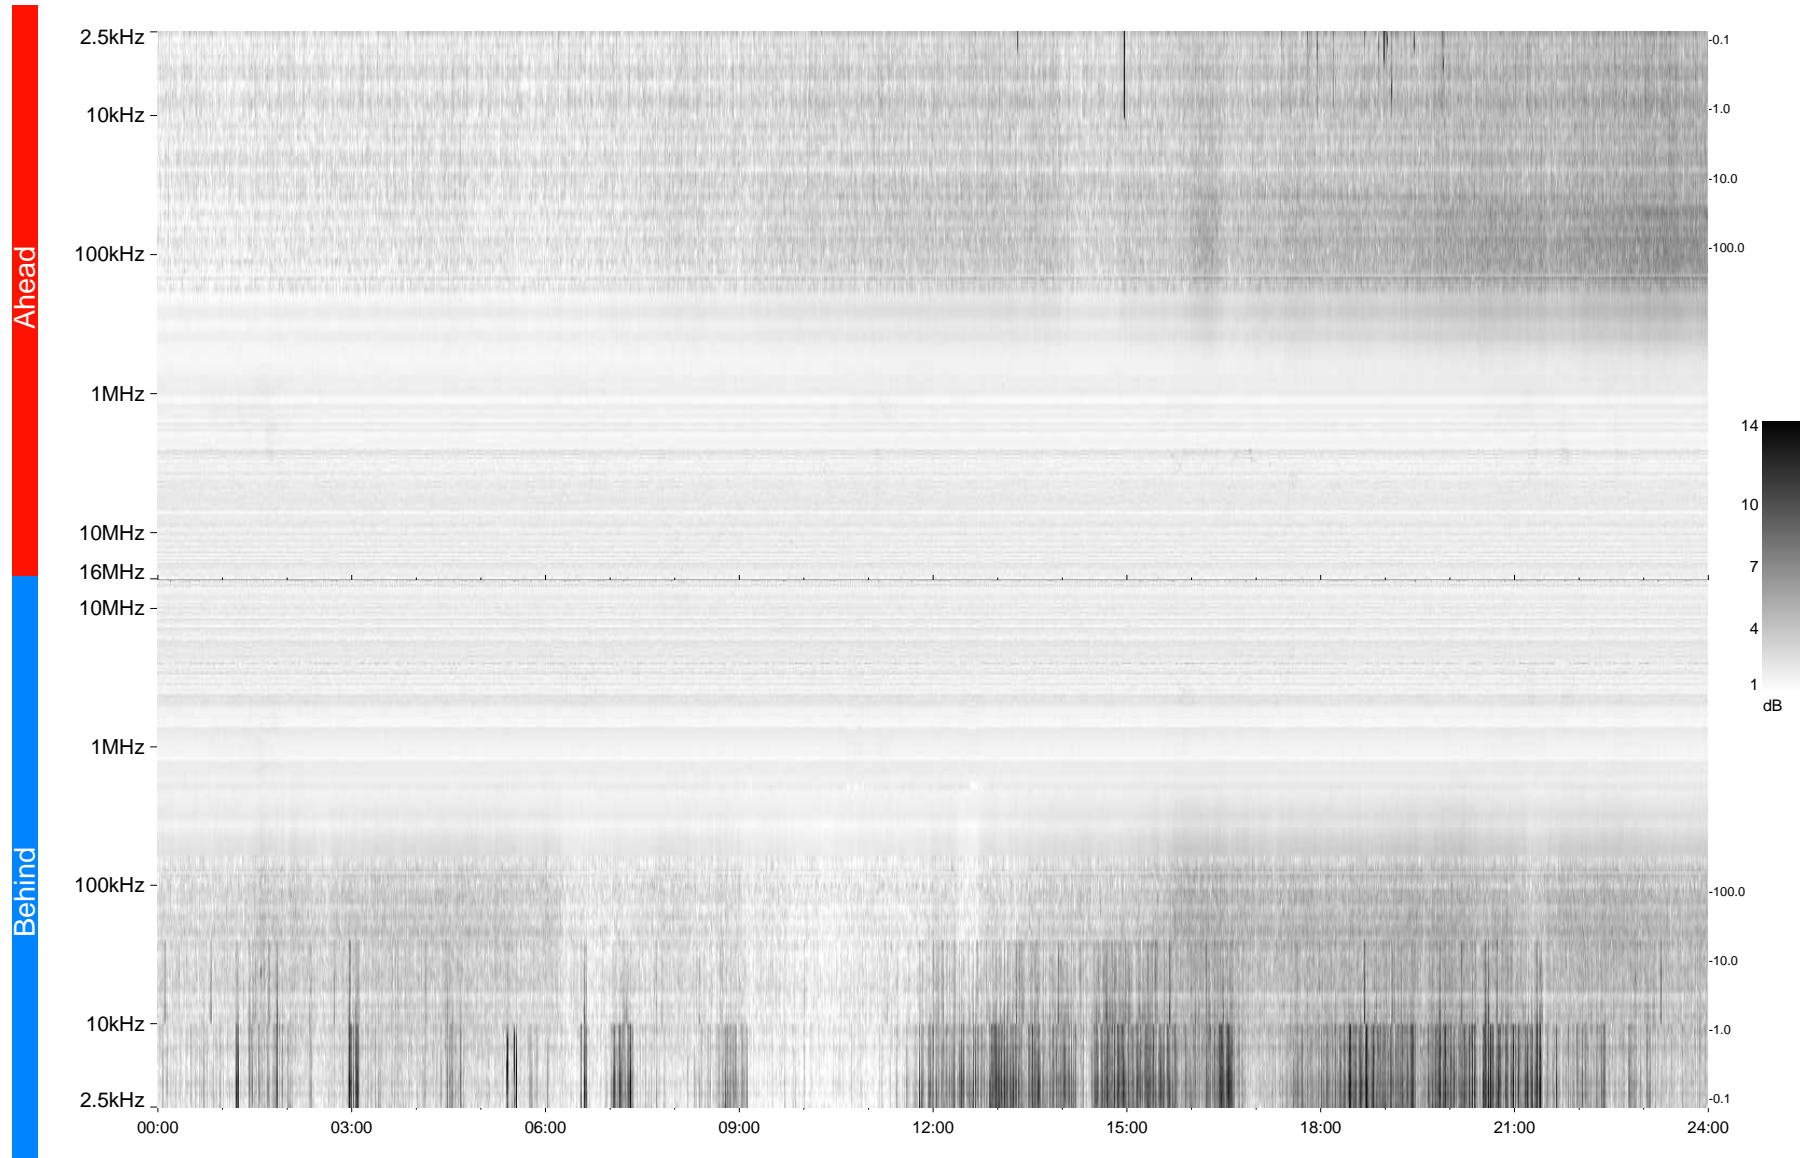

STEREO/WAVES Daily Summary - 19-Apr-2009 (DOY 109)

Ahead source file = swaves_ahead_2009_109_1_05.fin
Ahead PSE Angle = xxx.x

Behind PSE Angle = xxx.x
Behind source file = swaves_behind_2009_109_1_04.fin

Time (UTC)