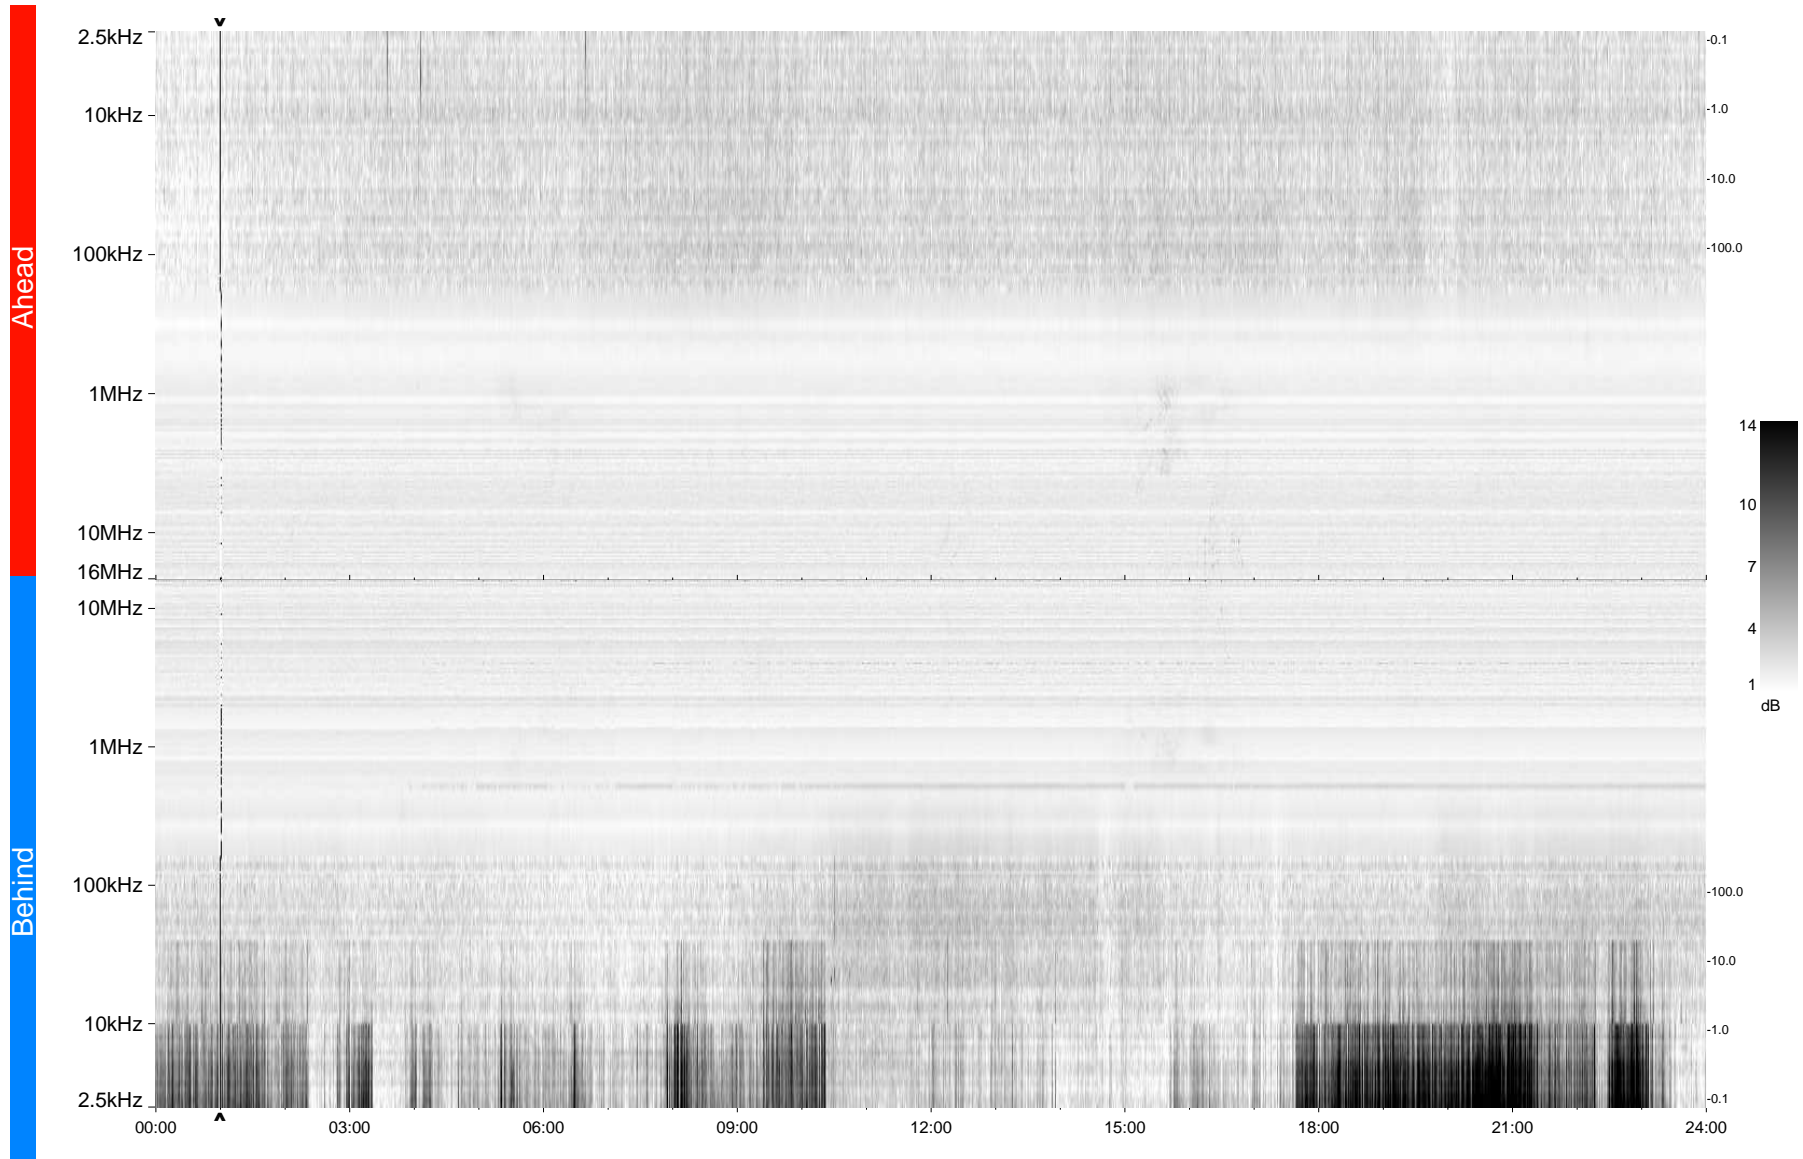

# STEREO/WAVES Daily Summary - 18-Apr-2009 (DOY 108)

Ahead source file = swaves\_ahead\_2009\_108\_1\_05.fin  
Ahead PSE Angle = xxx.x

Behind PSE Angle = xxx.x  
Behind source file = swaves\_behind\_2009\_108\_1\_04.fin

Time (UTC)