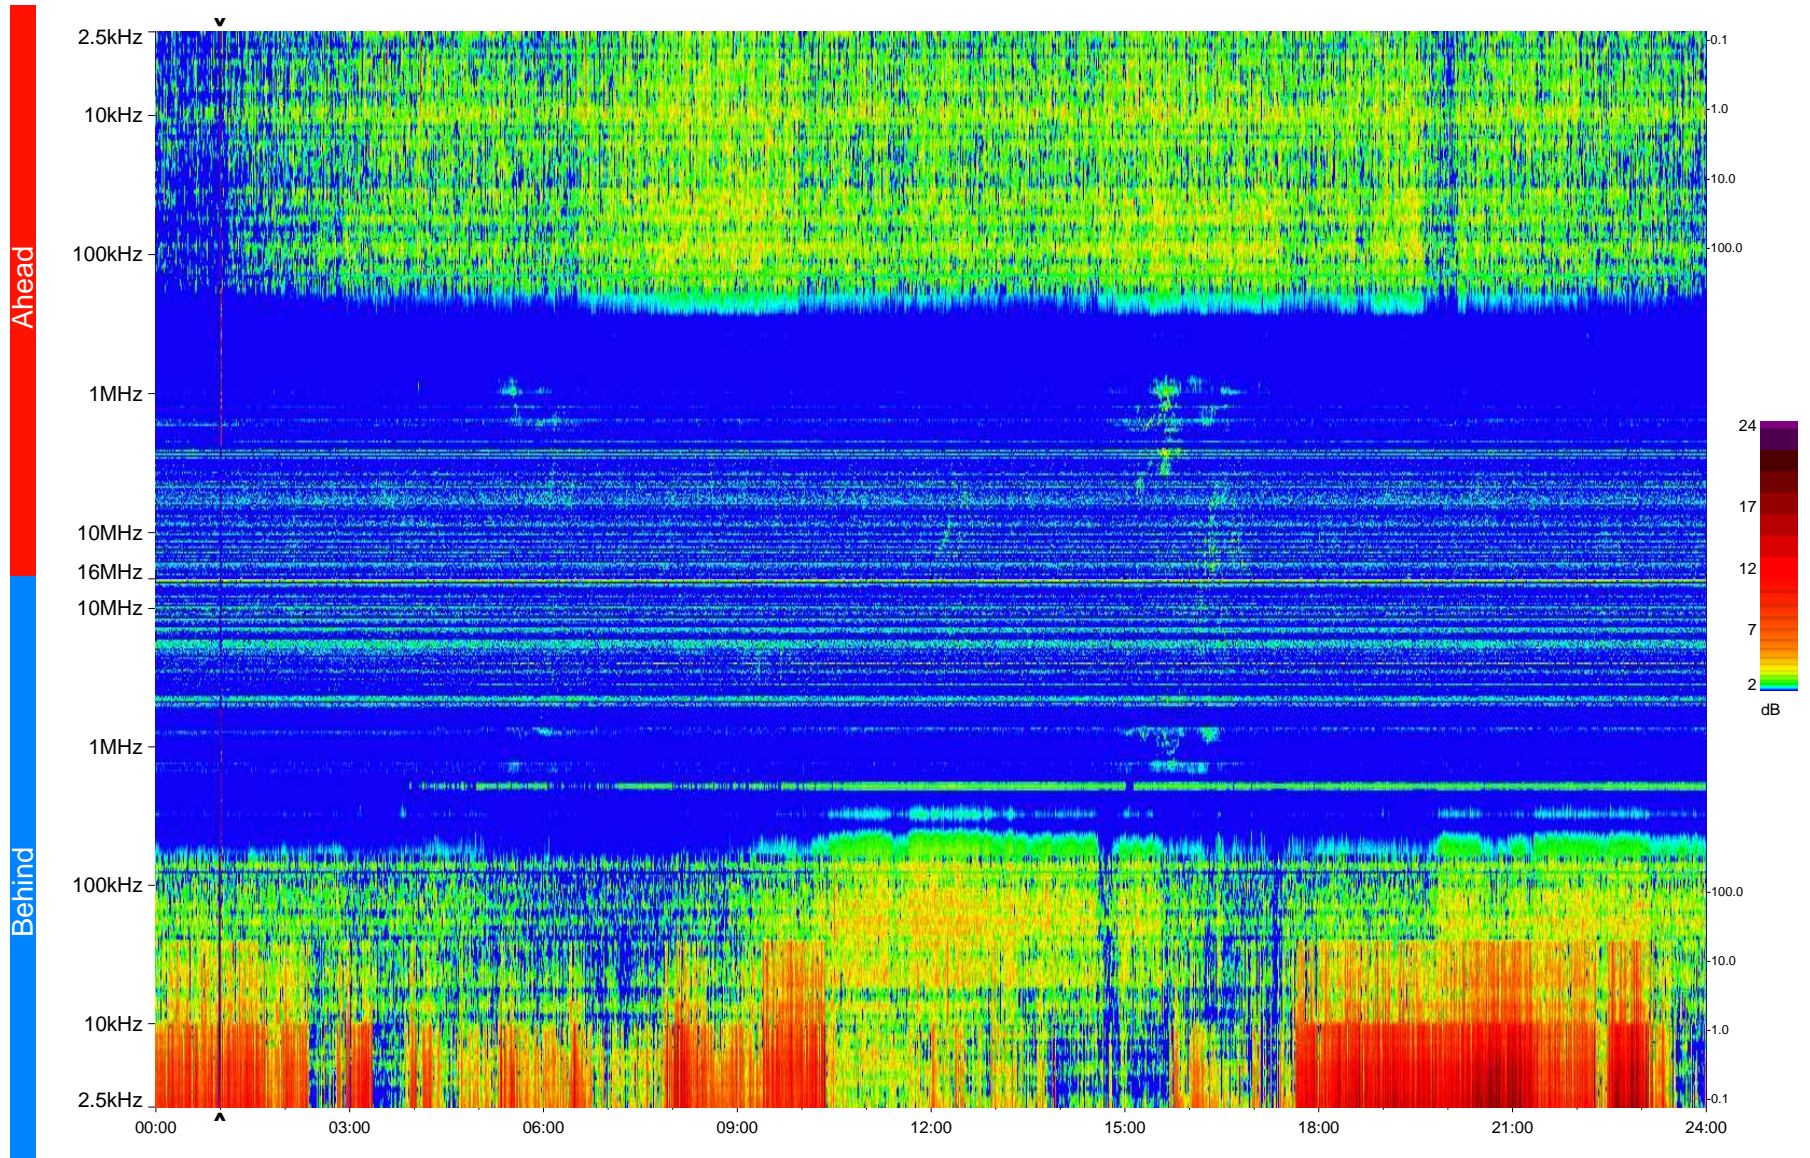

STEREO/WAVES Daily Summary - 18-Apr-2009 (DOY 108)

Ahead source file = swaves_ahead_2009_108_1_05.fin
Ahead PSE Angle = xxx.x

Behind PSE Angle = xxx.x
Behind source file = swaves_behind_2009_108_1_04.fin

Time (UTC)