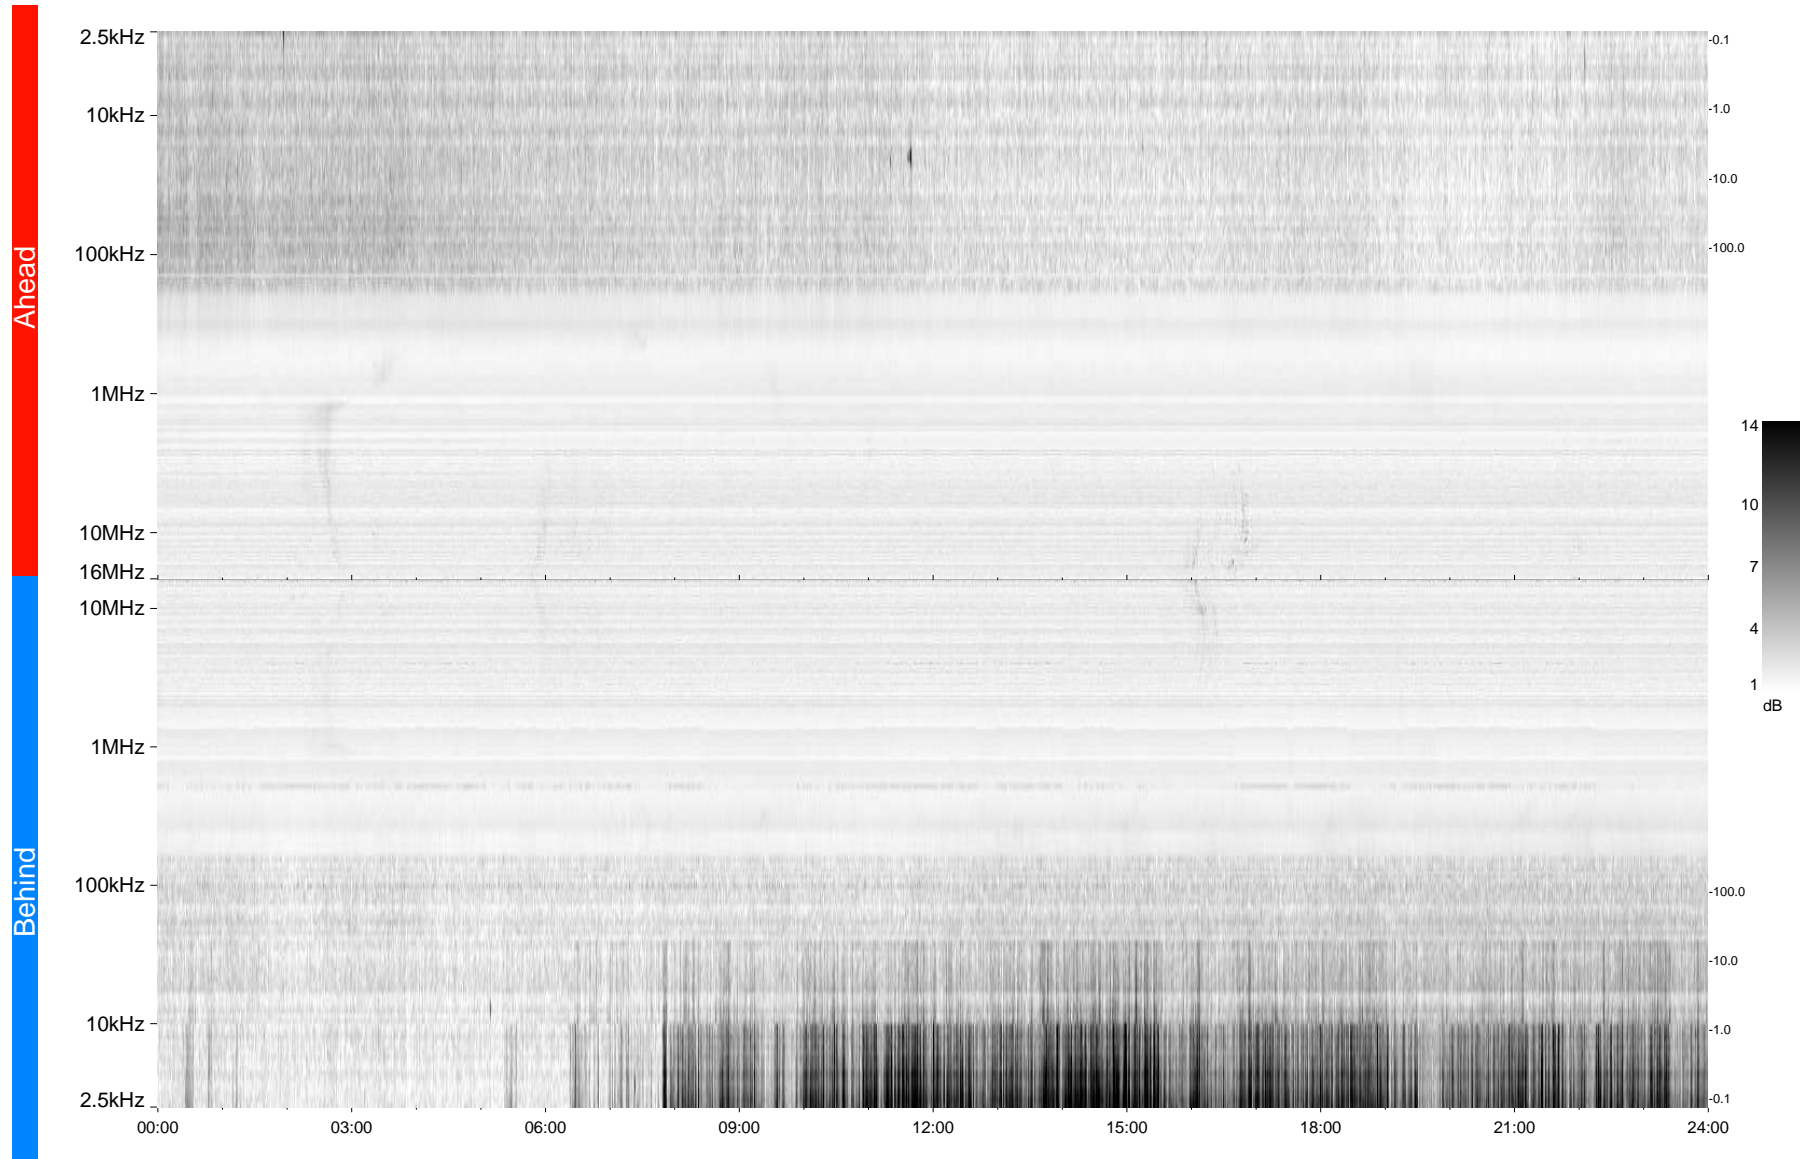

STEREO/WAVES Daily Summary - 17-Apr-2009 (DOY 107)

Ahead source file = swaves_ahead_2009_107_1_05.fin
Ahead PSE Angle = xxx.x

Behind PSE Angle = xxx.x
Behind source file = swaves_behind_2009_107_1_04.fin

Time (UTC)