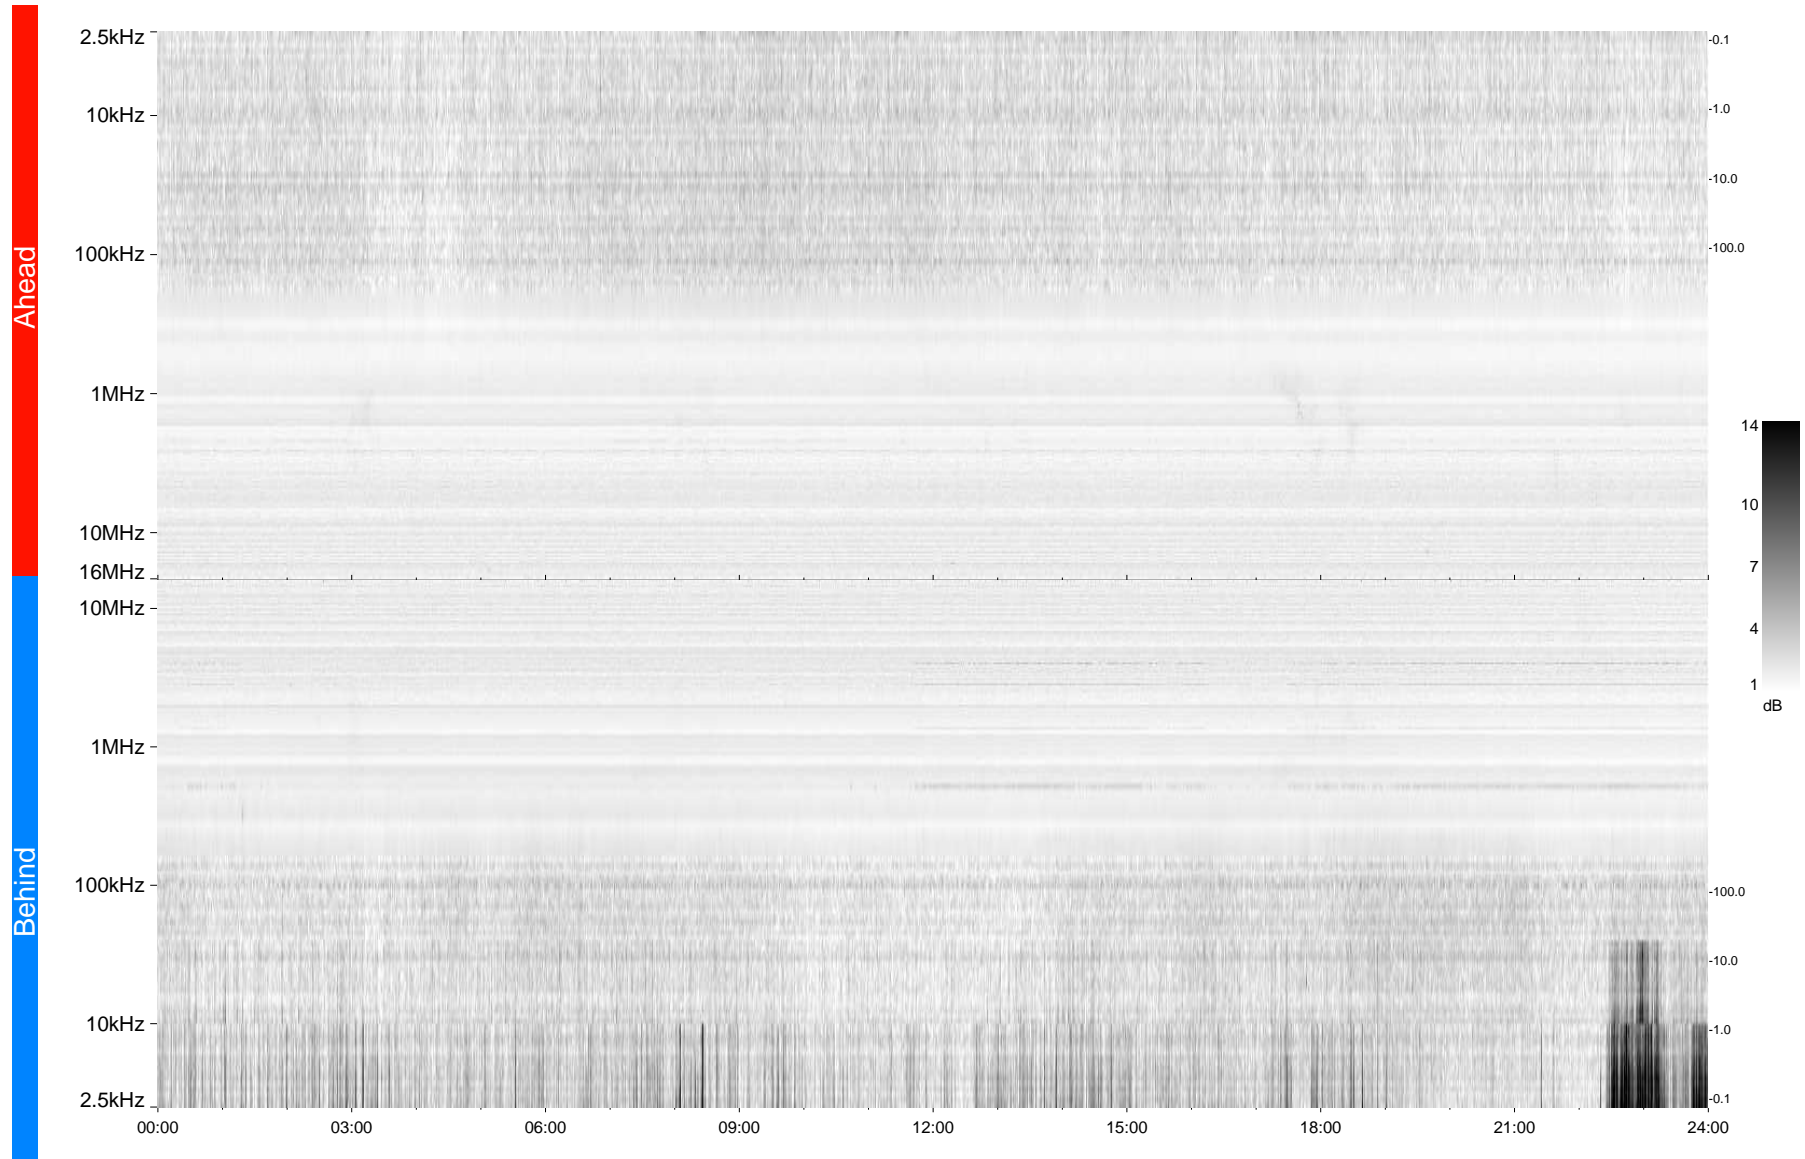

STEREO/WAVES Daily Summary - 15-Apr-2009 (DOY 105)

Ahead source file = swaves_ahead_2009_105_1_05.fin
Ahead PSE Angle = xxx.x

Behind PSE Angle = xxx.x
Behind source file = swaves_behind_2009_105_1_05.fin

Time (UTC)