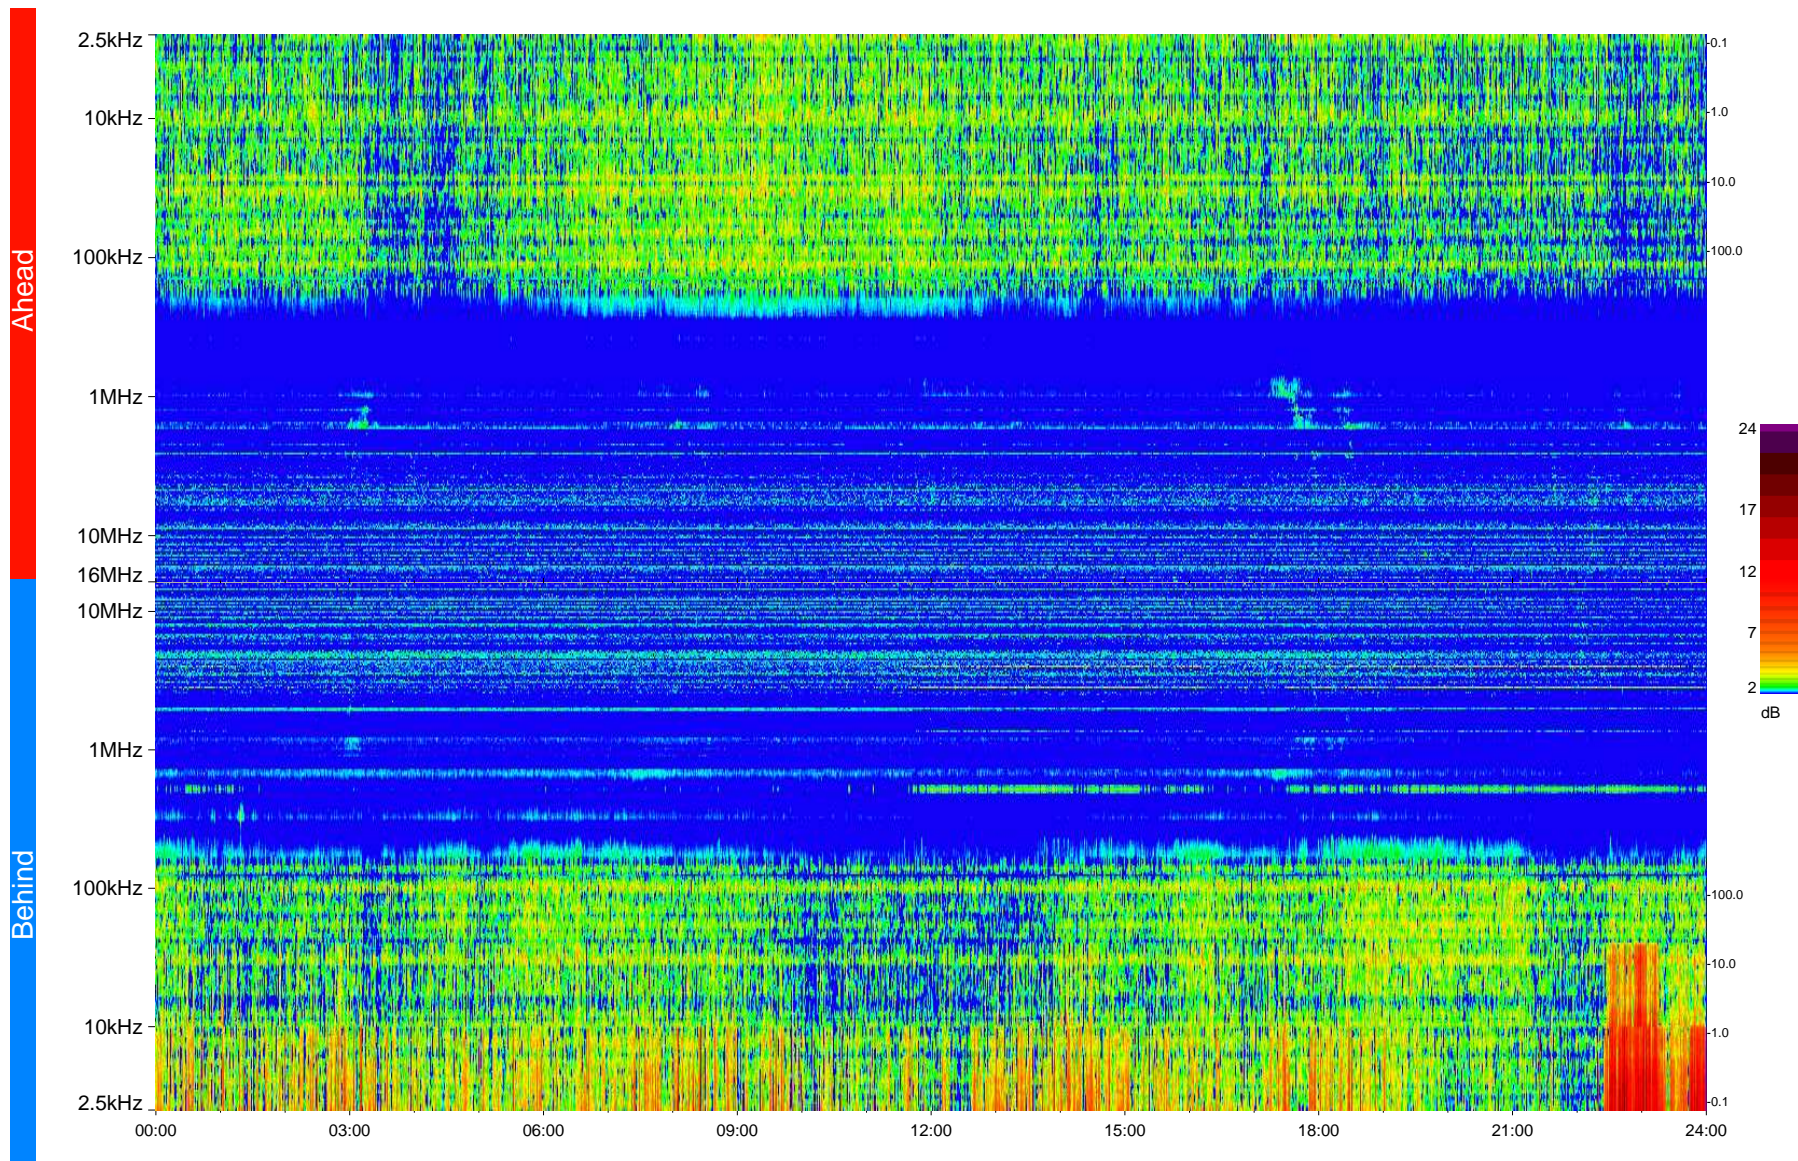

# STEREO/WAVES Daily Summary - 15-Apr-2009 (DOY 105)

Ahead source file = swaves\_ahead\_2009\_105\_1\_05.fin  
Ahead PSE Angle = xxx.x

Behind PSE Angle = xxx.x  
Behind source file = swaves\_behind\_2009\_105\_1\_05.fin

Time (UTC)