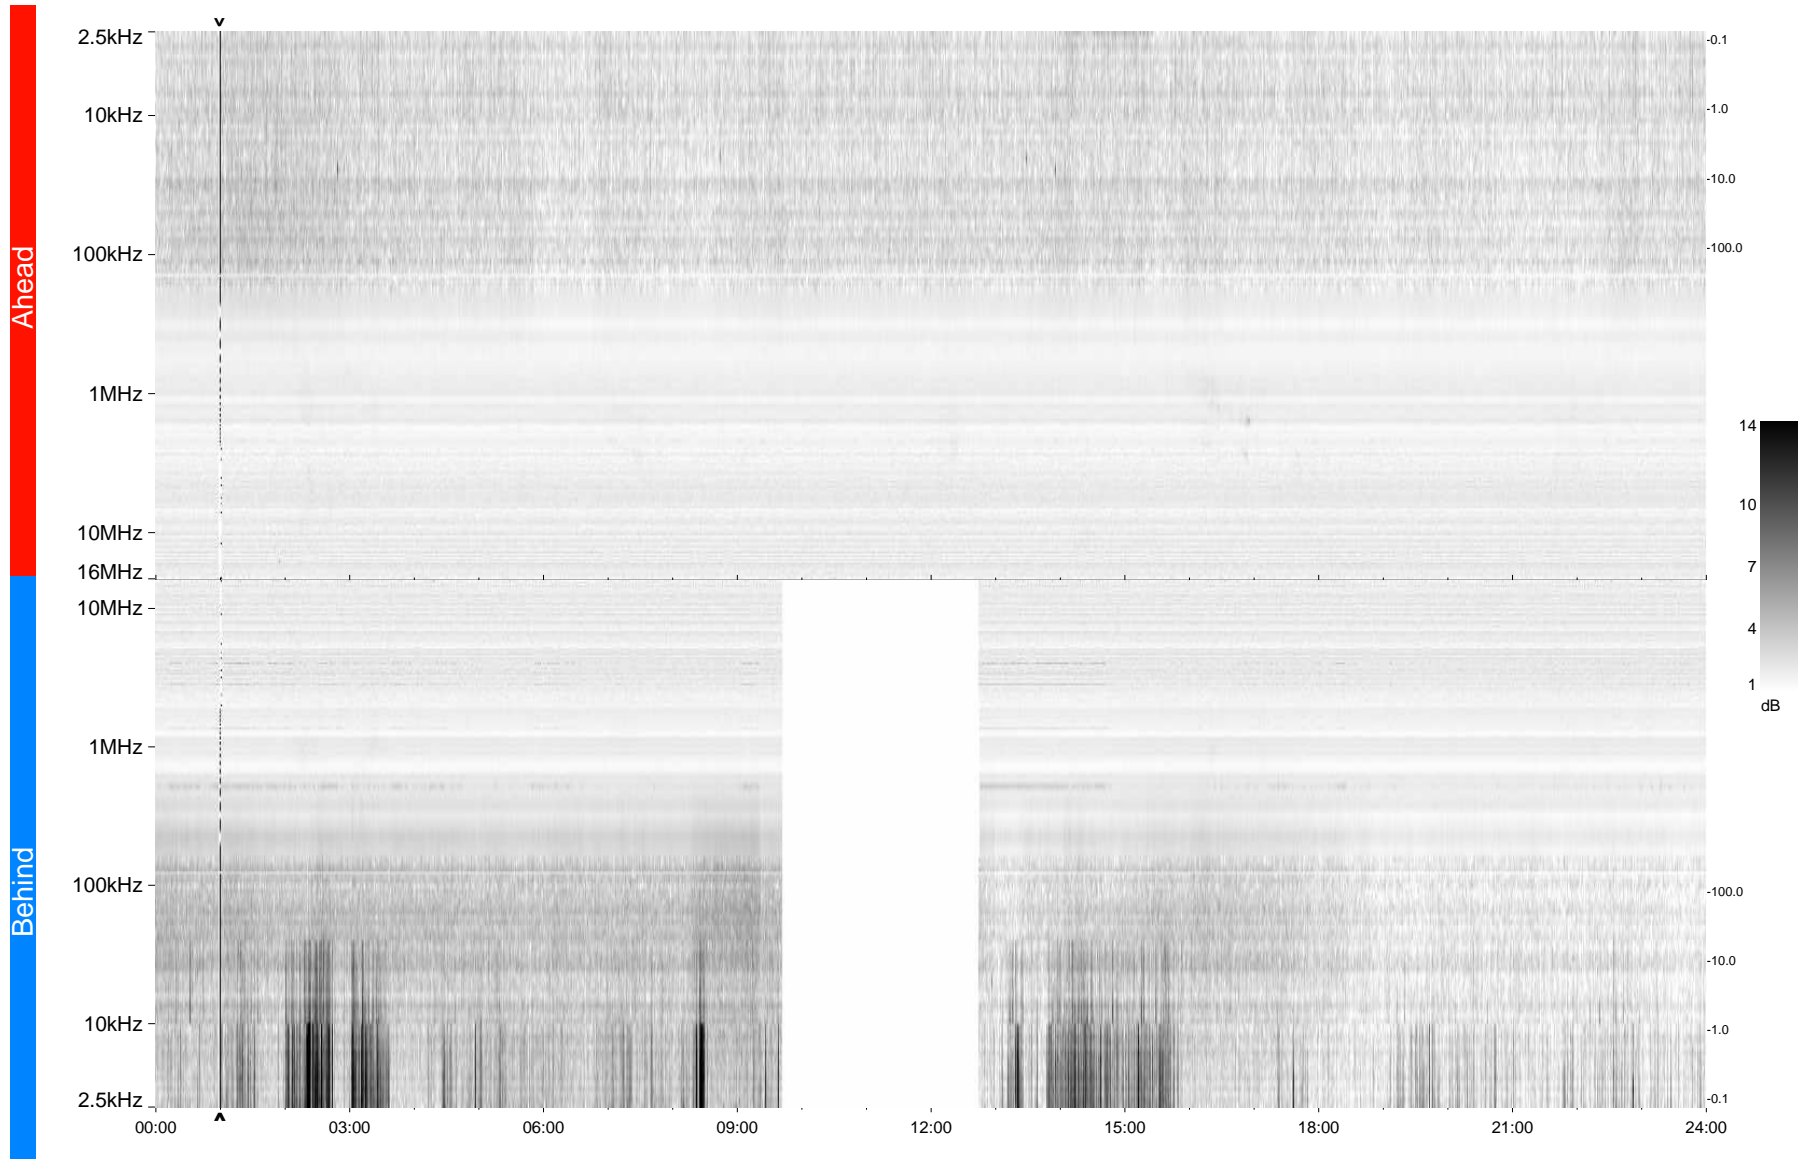

STEREO/WAVES Daily Summary - 14-Apr-2009 (DOY 104)

Ahead source file = swaves_ahead_2009_104_1_04.fin
Ahead PSE Angle = xxx.x

Behind PSE Angle = xxx.x
Behind source file = swaves_behind_2009_104_1_04.fin

Time (UTC)