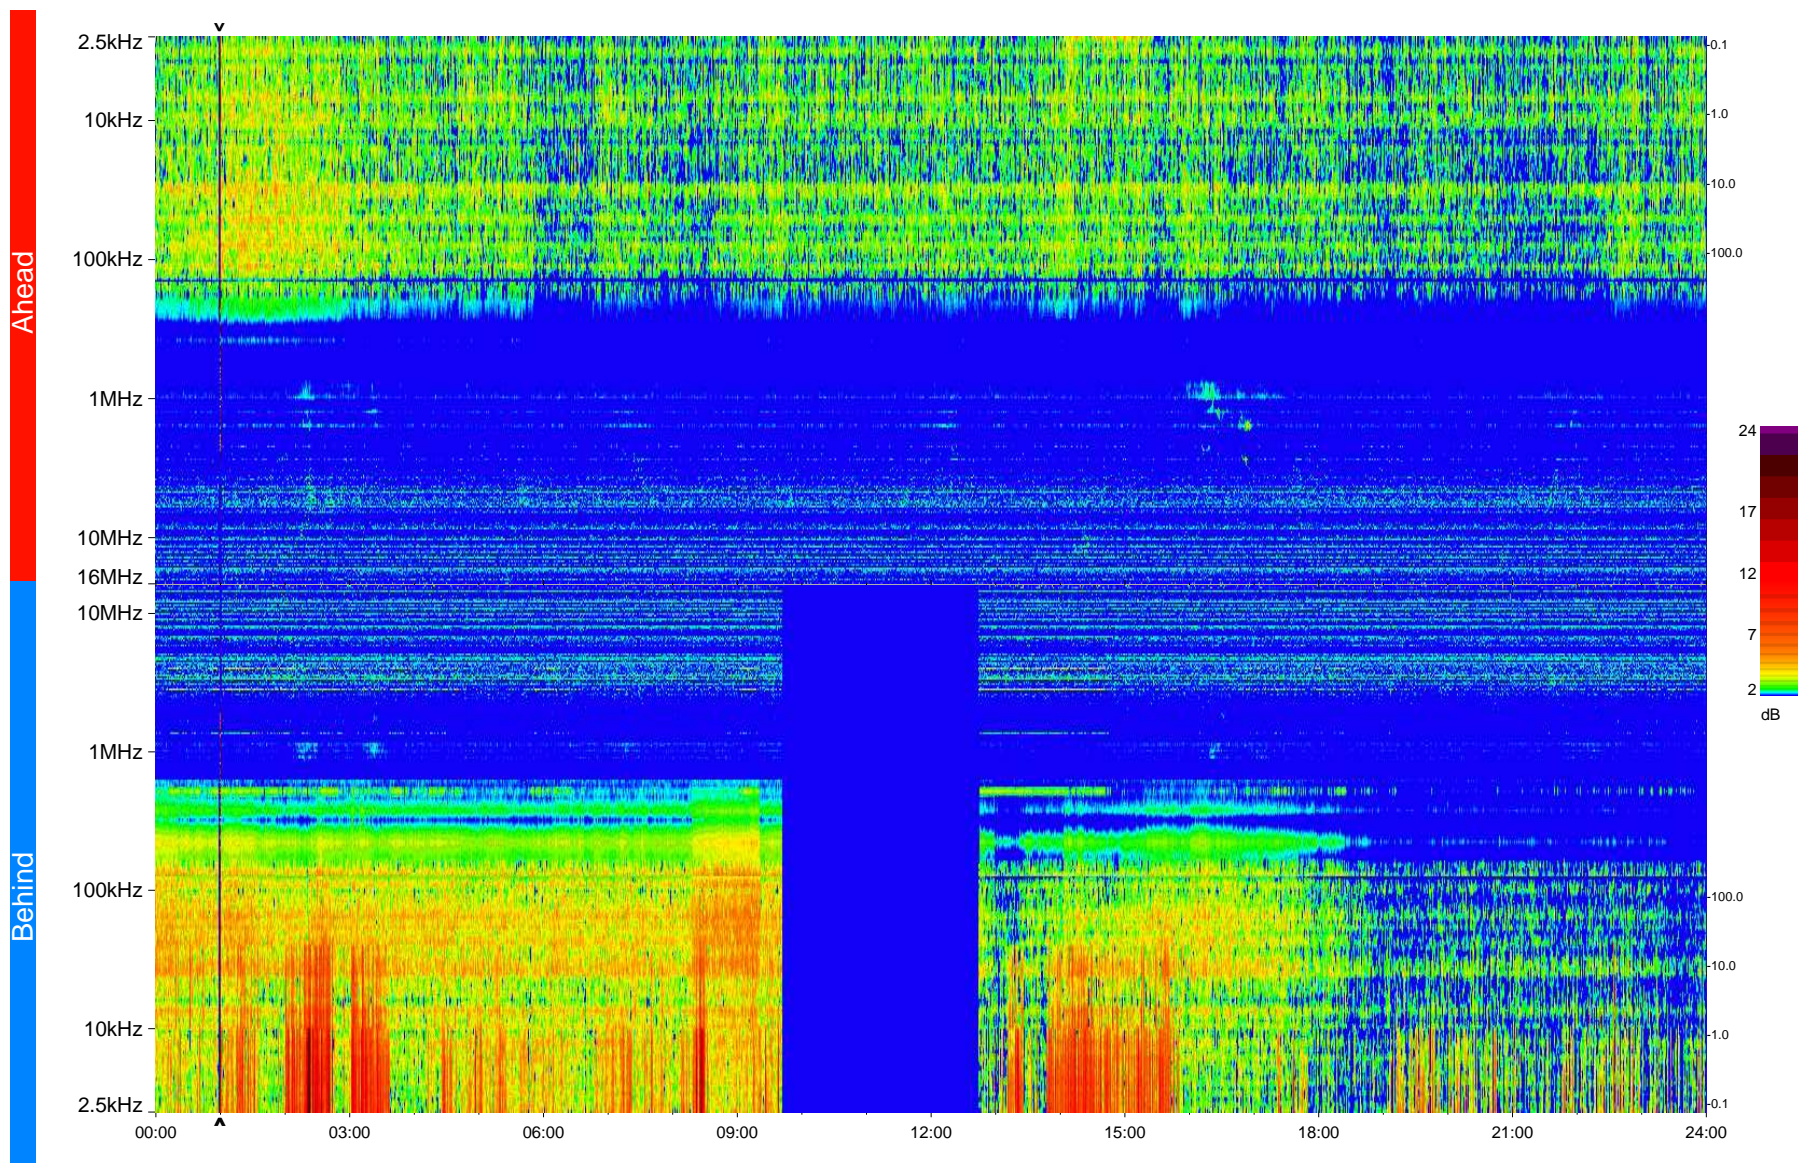

STEREO/WAVES Daily Summary - 14-Apr-2009 (DOY 104)

Ahead source file = swaves_ahead_2009_104_1_04.fin
Ahead PSE Angle = xxx.x

Behind PSE Angle = xxx.x
Behind source file = swaves_behind_2009_104_1_04.fin

Time (UTC)