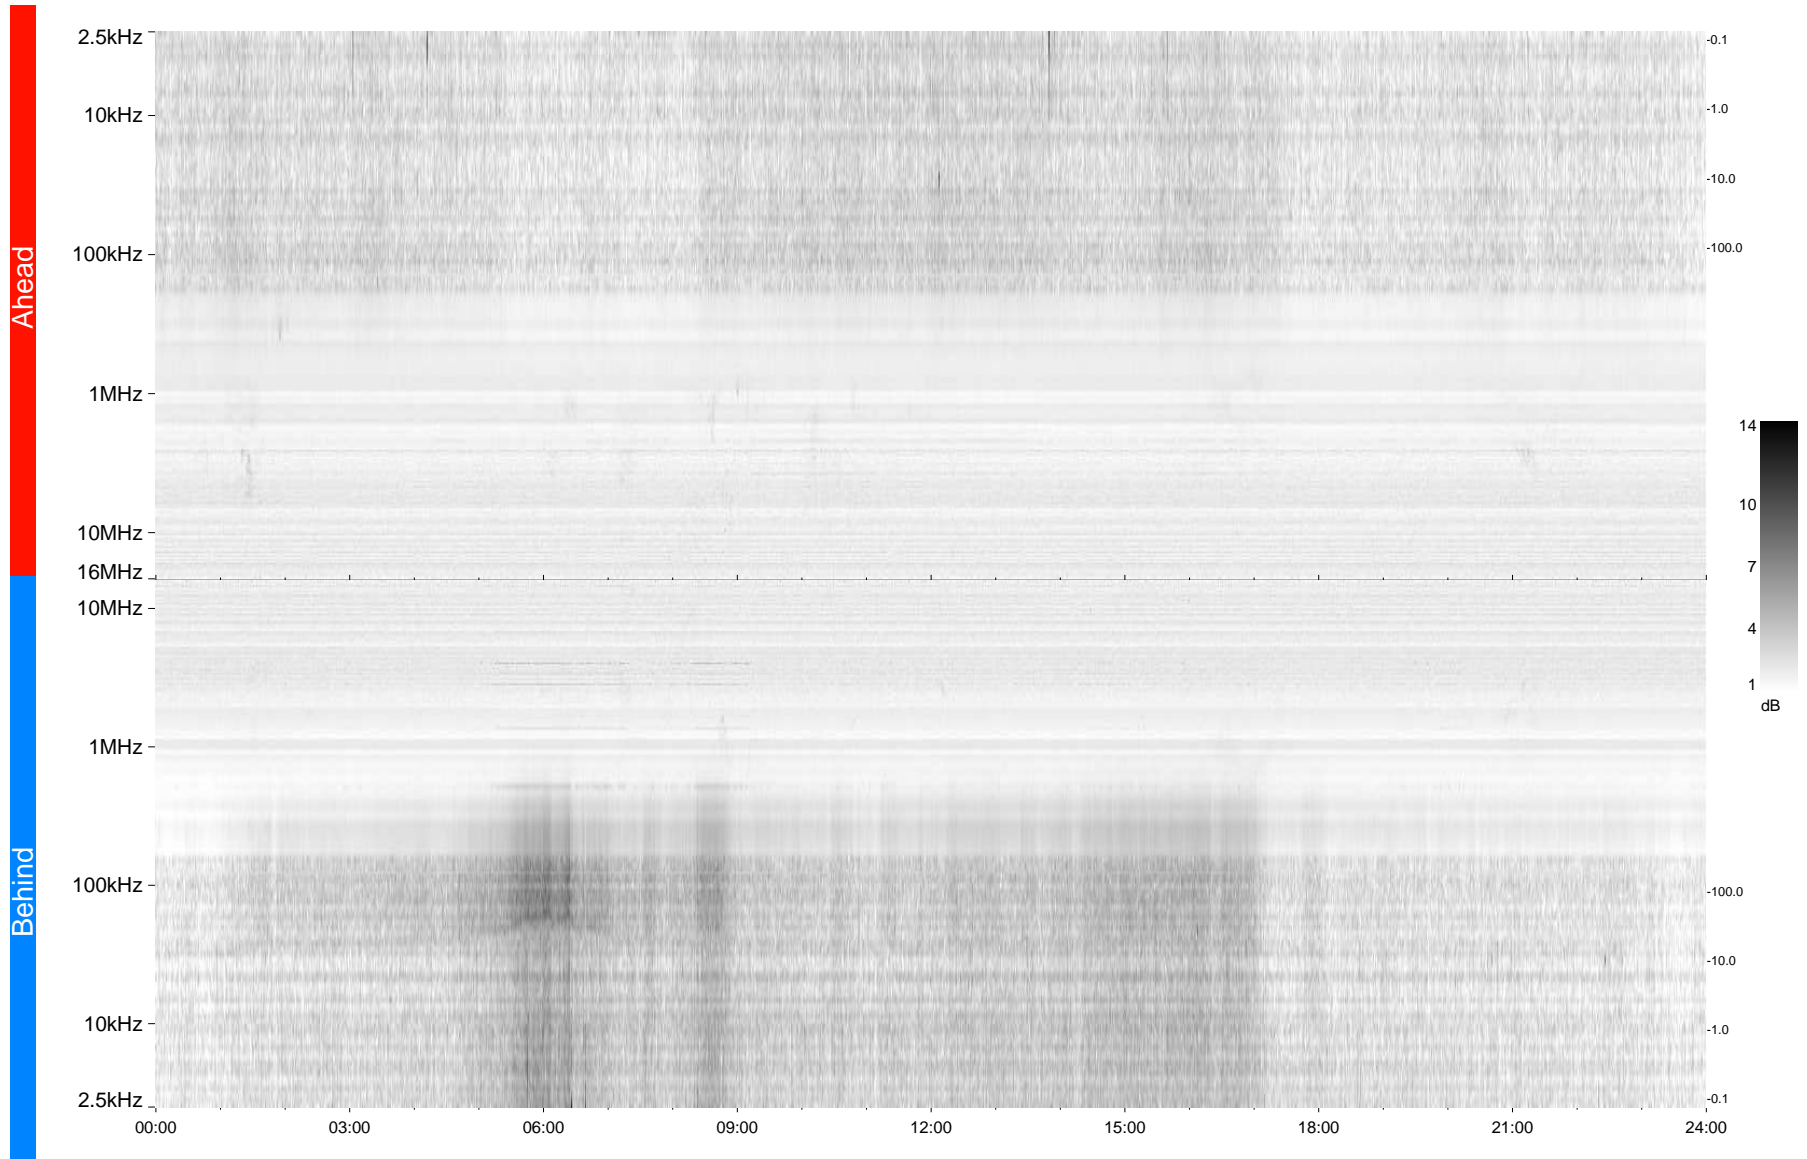

STEREO/WAVES Daily Summary - 13-Apr-2009 (DOY 103)

Ahead source file = swaves_ahead_2009_103_1_05.fin
Ahead PSE Angle = xxx.x

Behind PSE Angle = xxx.x
Behind source file = swaves_behind_2009_103_1_04.fin

Time (UTC)