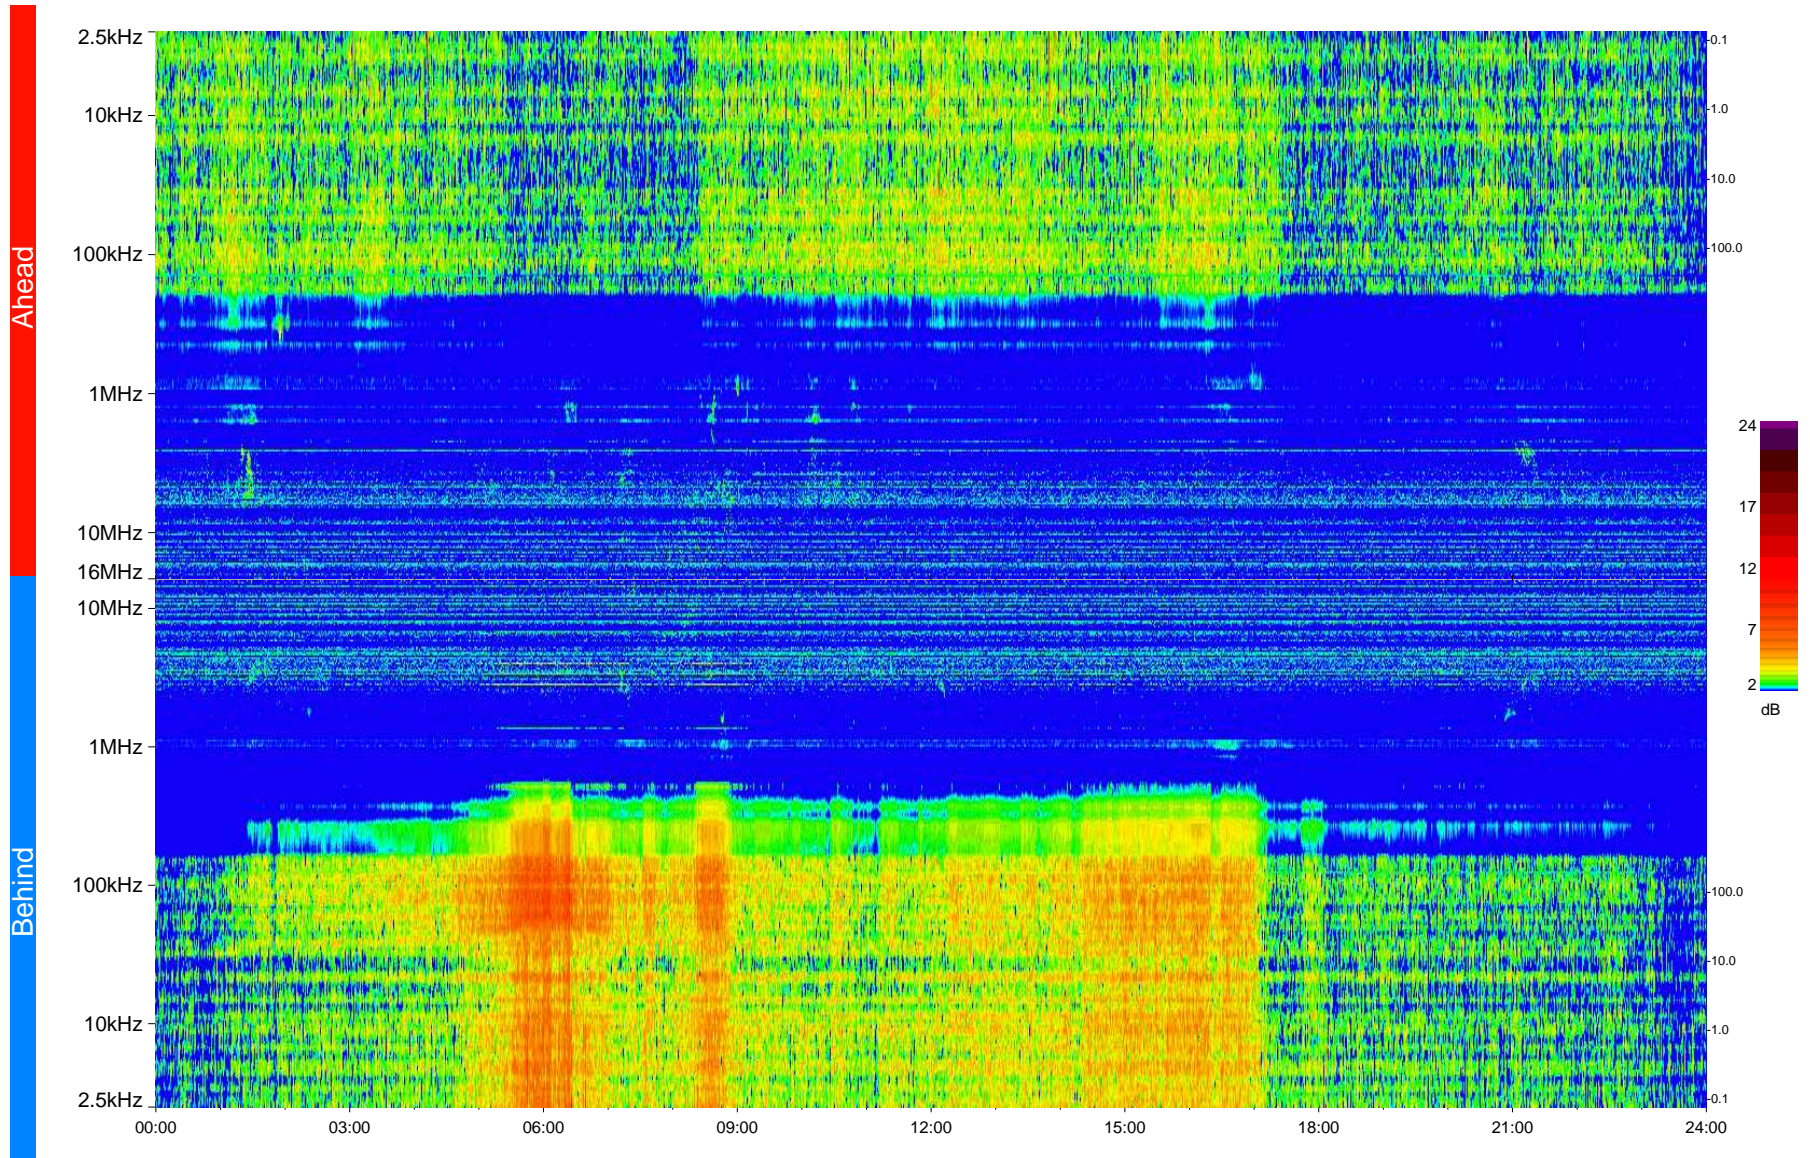

# STEREO/WAVES Daily Summary - 13-Apr-2009 (DOY 103)

Ahead source file = swaves\_ahead\_2009\_103\_1\_05.fin  
Ahead PSE Angle = xxx.x

Behind PSE Angle = xxx.x  
Behind source file = swaves\_behind\_2009\_103\_1\_04.fin

Time (UTC)