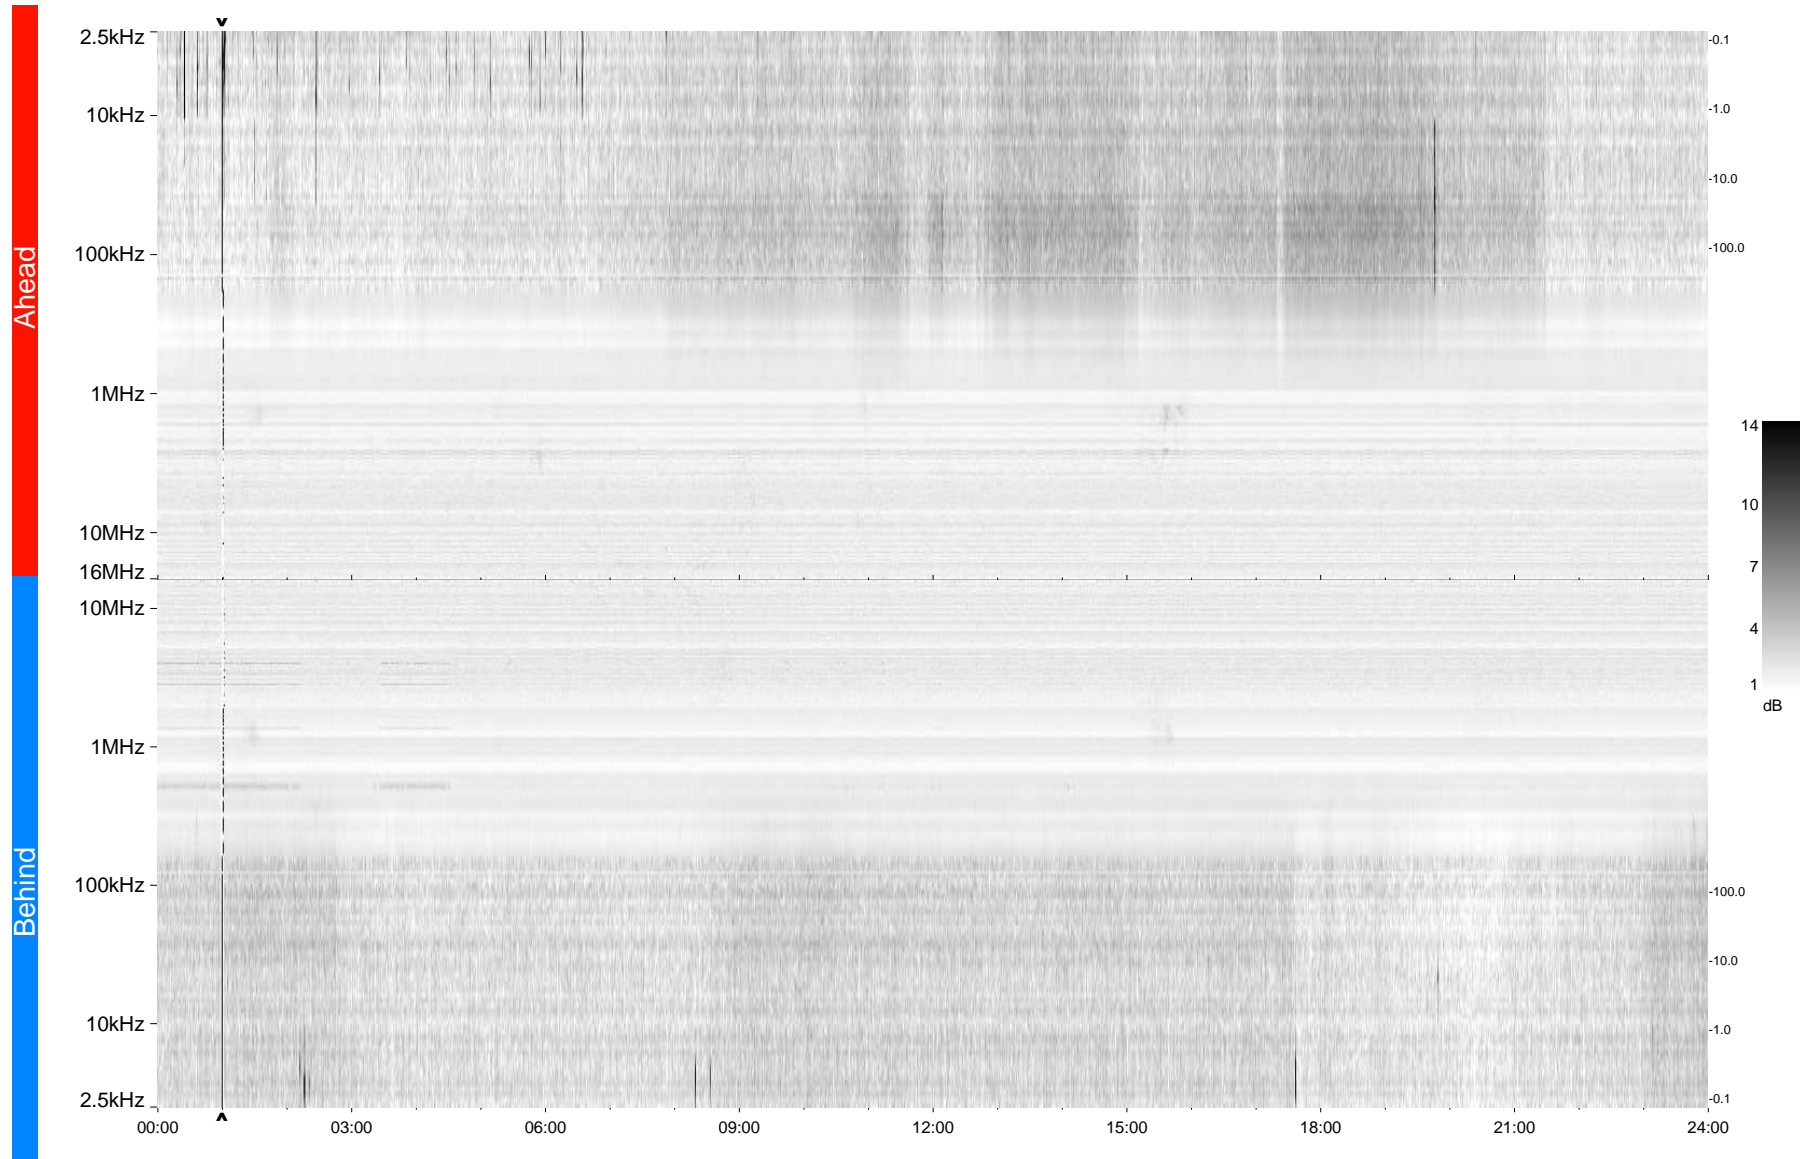

STEREO/WAVES Daily Summary - 12-Apr-2009 (DOY 102)

Ahead source file = swaves_ahead_2009_102_1_04.fin
Ahead PSE Angle = xxx.x

Behind PSE Angle = xxx.x
Behind source file = swaves_behind_2009_102_1_04.fin

Time (UTC)