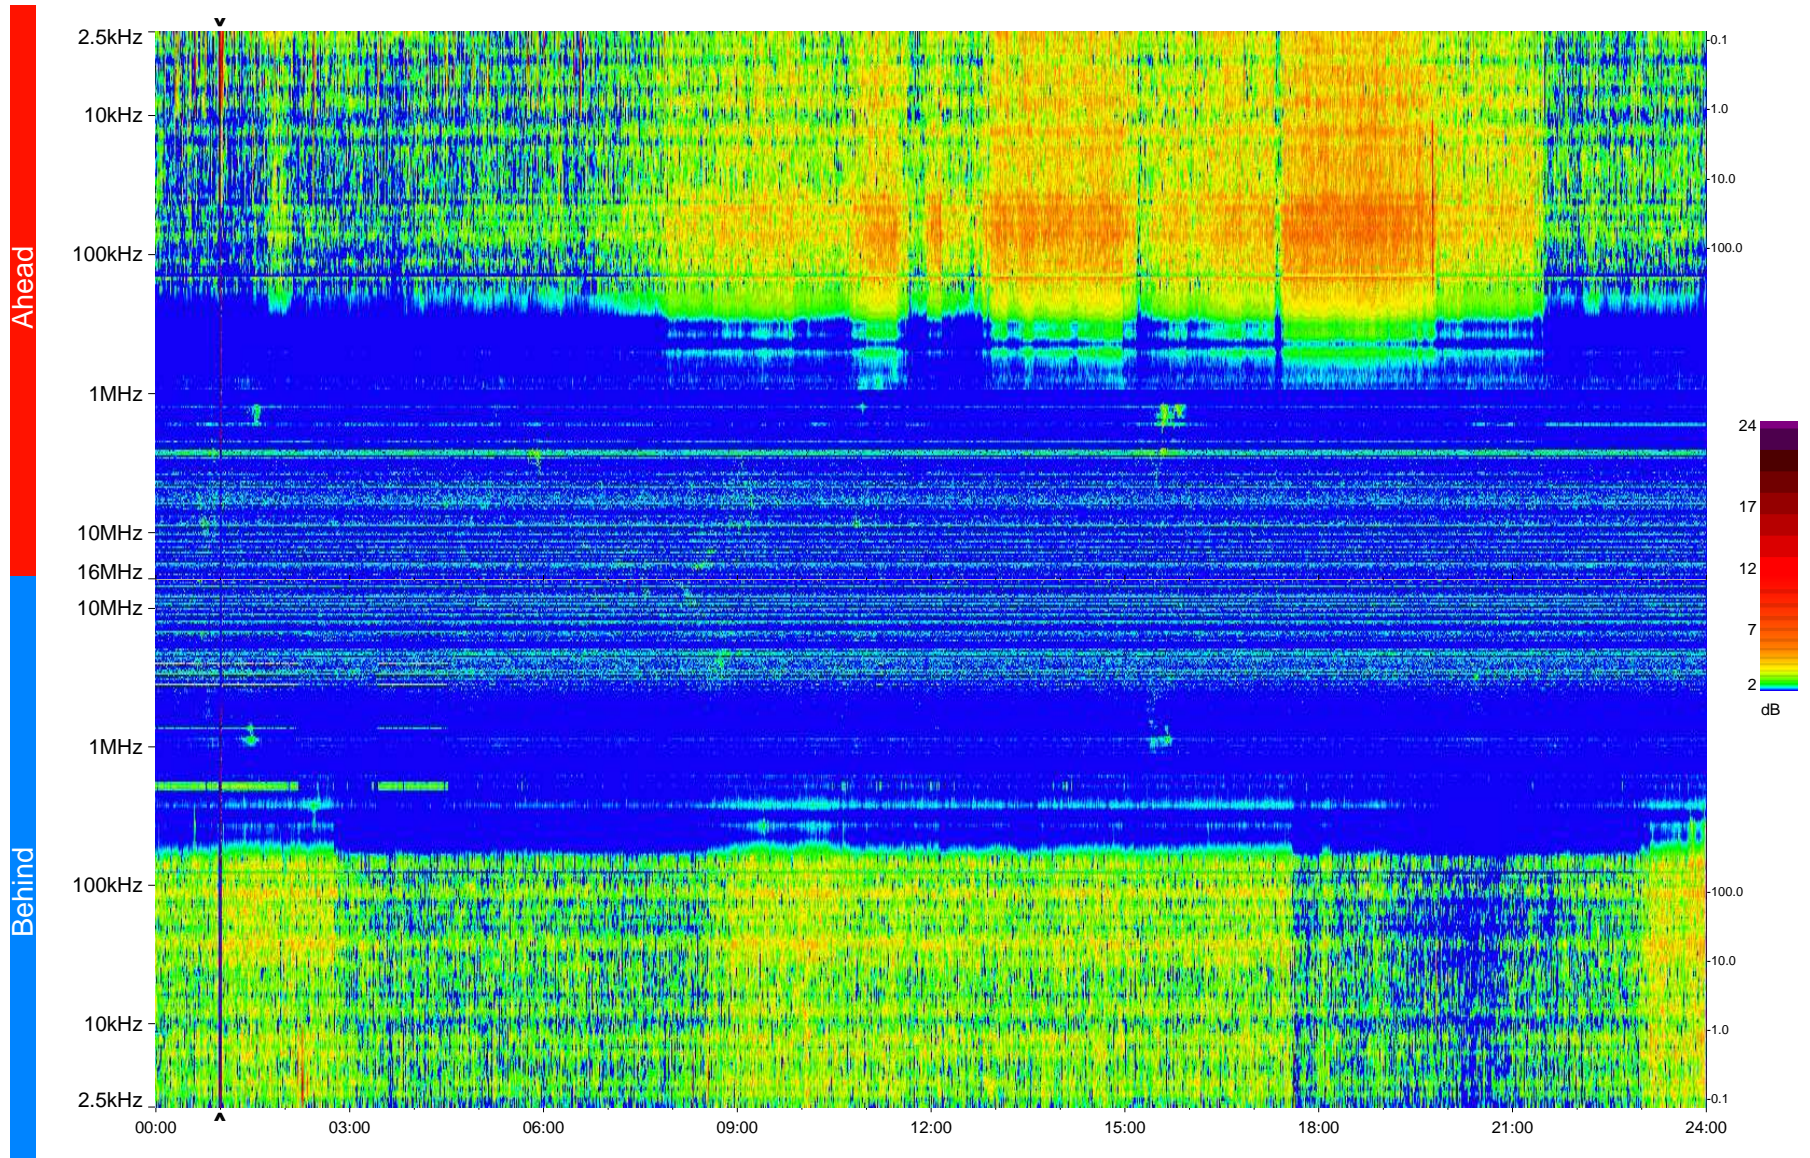

STEREO/WAVES Daily Summary - 12-Apr-2009 (DOY 102)

Ahead source file = swaves_ahead_2009_102_1_04.fin
Ahead PSE Angle = xxx.x

Behind PSE Angle = xxx.x
Behind source file = swaves_behind_2009_102_1_04.fin

Time (UTC)