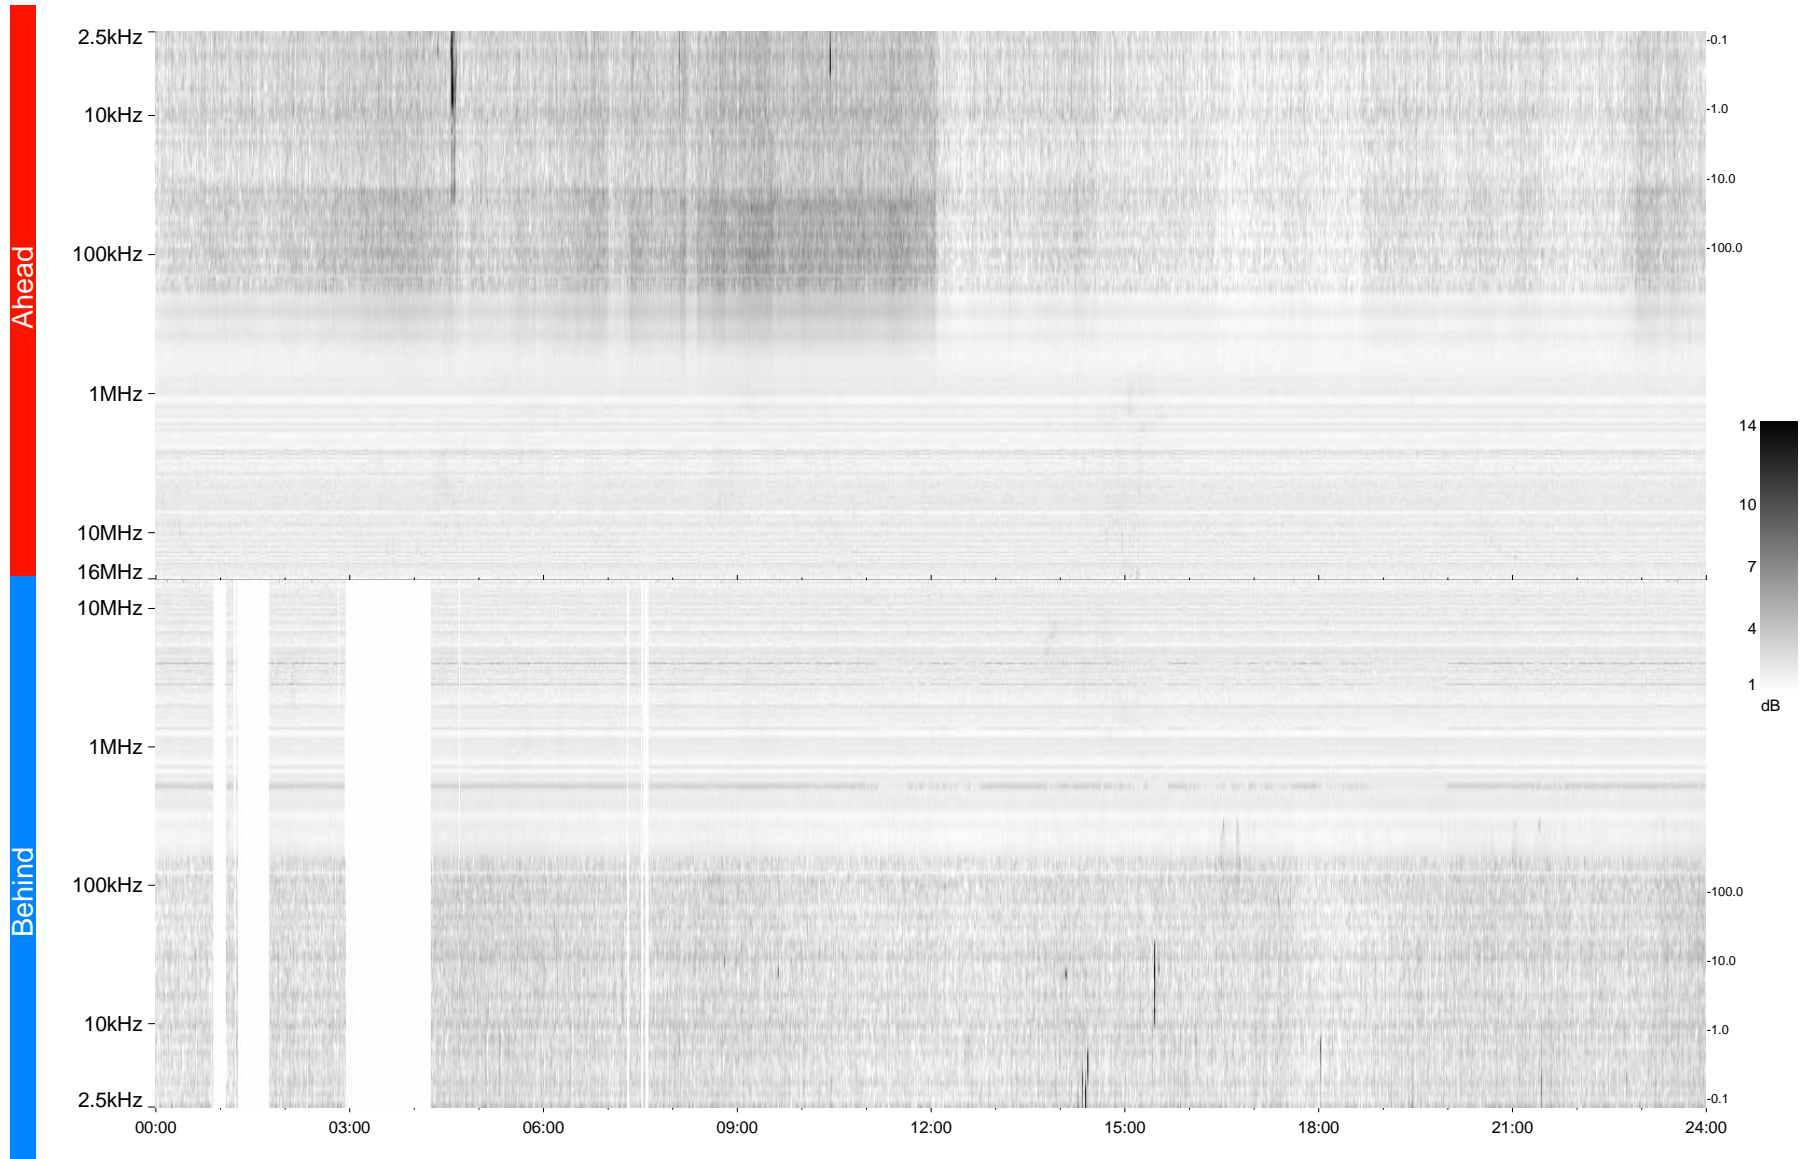

STEREO/WAVES Daily Summary - 11-Apr-2009 (DOY 101)

Ahead source file = swaves_ahead_2009_101_1_04.fin
Ahead PSE Angle = xxx.x

Behind PSE Angle = xxx.x
Behind source file = swaves_behind_2009_101_1_04.fin

Time (UTC)