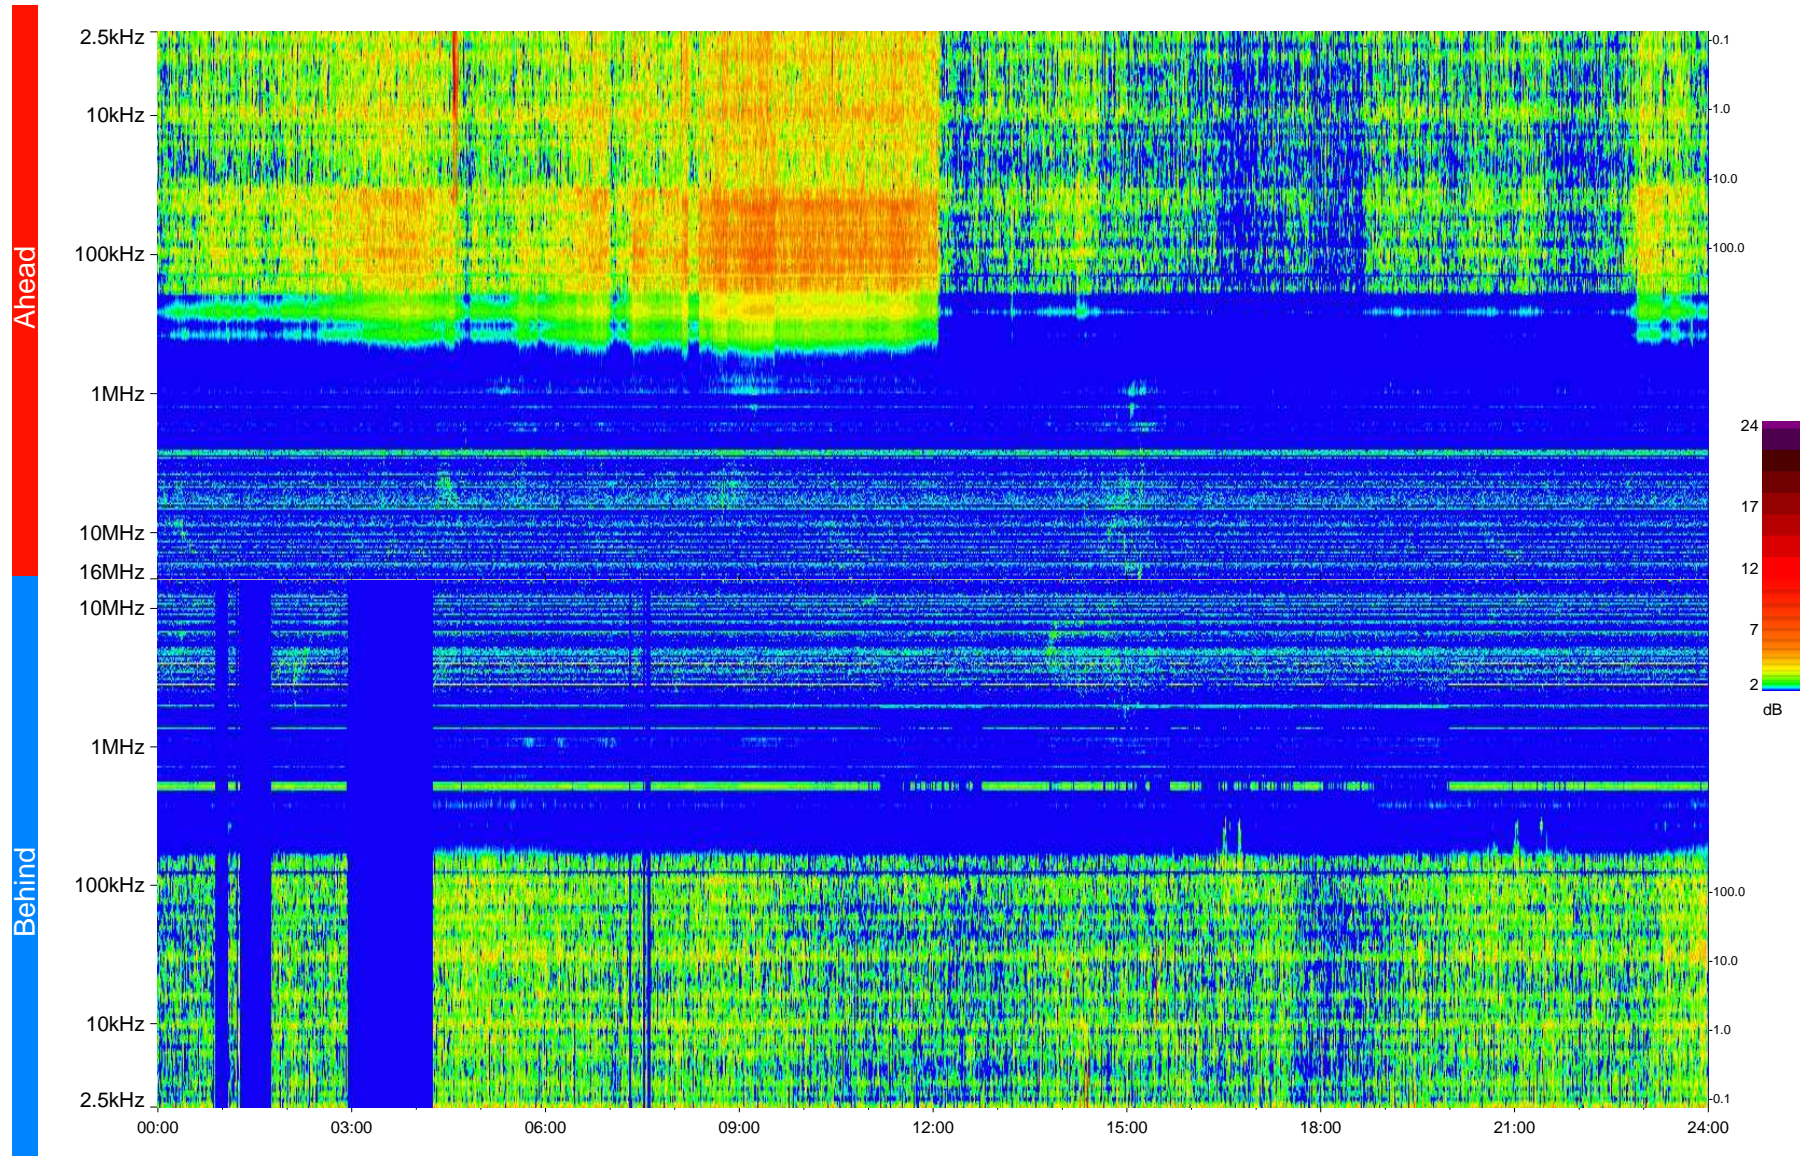

# STEREO/WAVES Daily Summary - 11-Apr-2009 (DOY 101)

Ahead source file = swaves\_ahead\_2009\_101\_1\_04.fin  
Ahead PSE Angle = xxx.x

Behind PSE Angle = xxx.x  
Behind source file = swaves\_behind\_2009\_101\_1\_04.fin

Time (UTC)