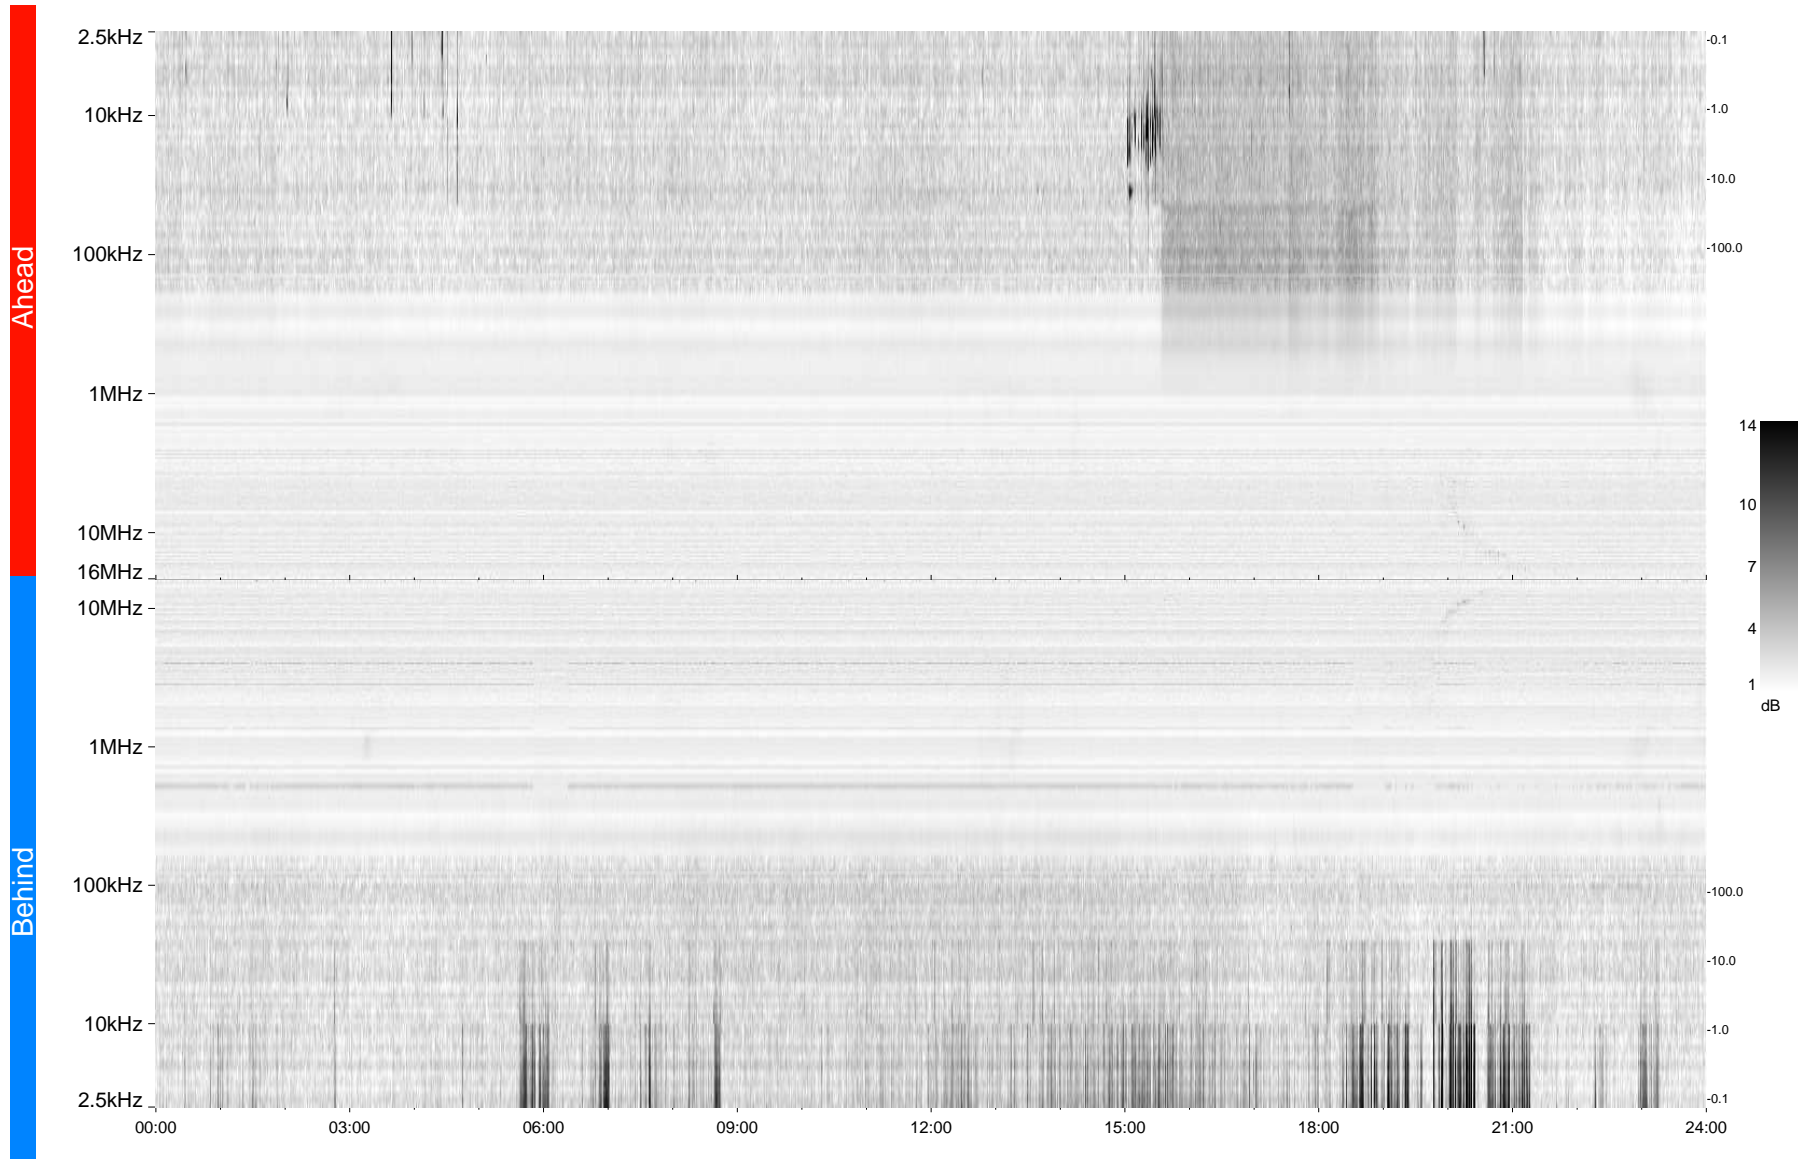

STEREO/WAVES Daily Summary - 09-Apr-2009 (DOY 099)

Ahead source file = swaves_ahead_2009_099_1_04.fin
Ahead PSE Angle = xxx.x

Behind PSE Angle = xxx.x
Behind source file = swaves_behind_2009_099_1_04.fin

Time (UTC)