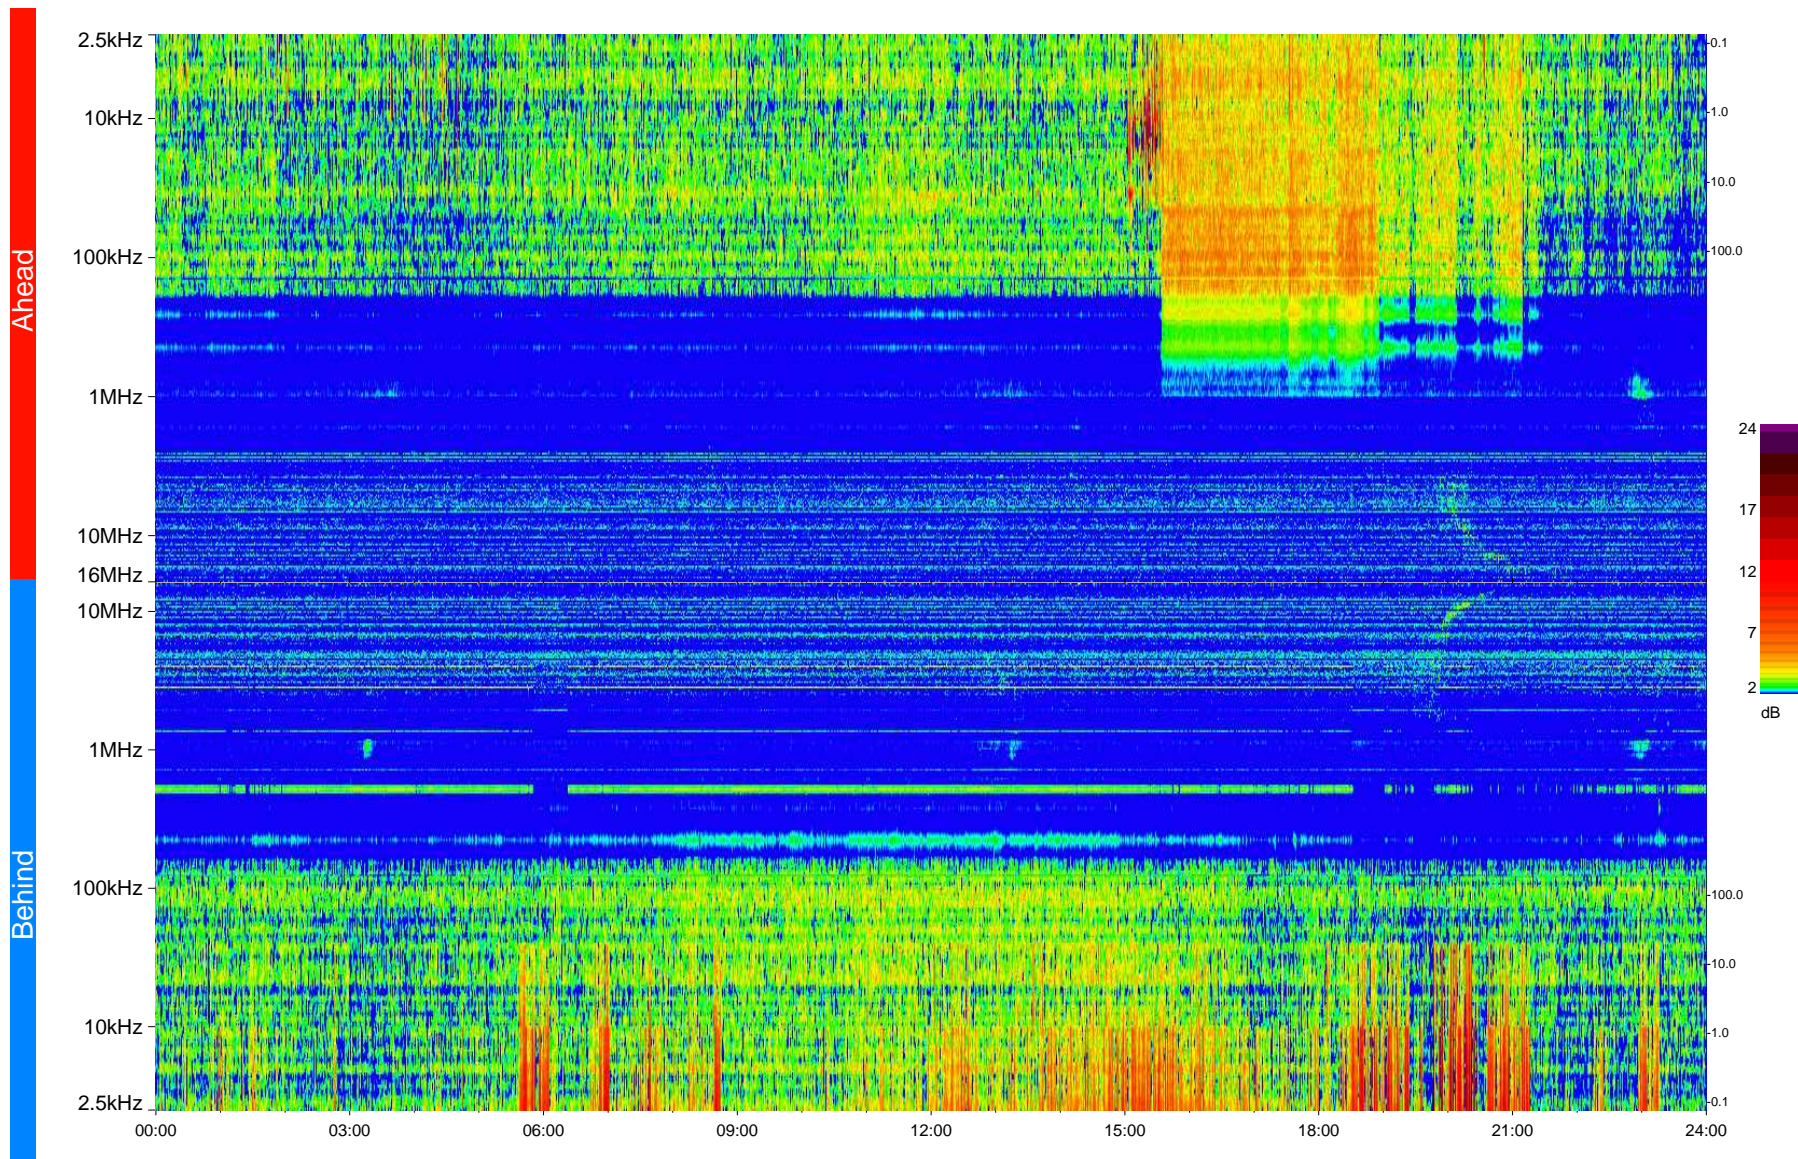

# STEREO/WAVES Daily Summary - 09-Apr-2009 (DOY 099)

Ahead source file = swaves\_ahead\_2009\_099\_1\_04.fin  
Ahead PSE Angle = xxx.x

Behind PSE Angle = xxx.x  
Behind source file = swaves\_behind\_2009\_099\_1\_04.fin

Time (UTC)