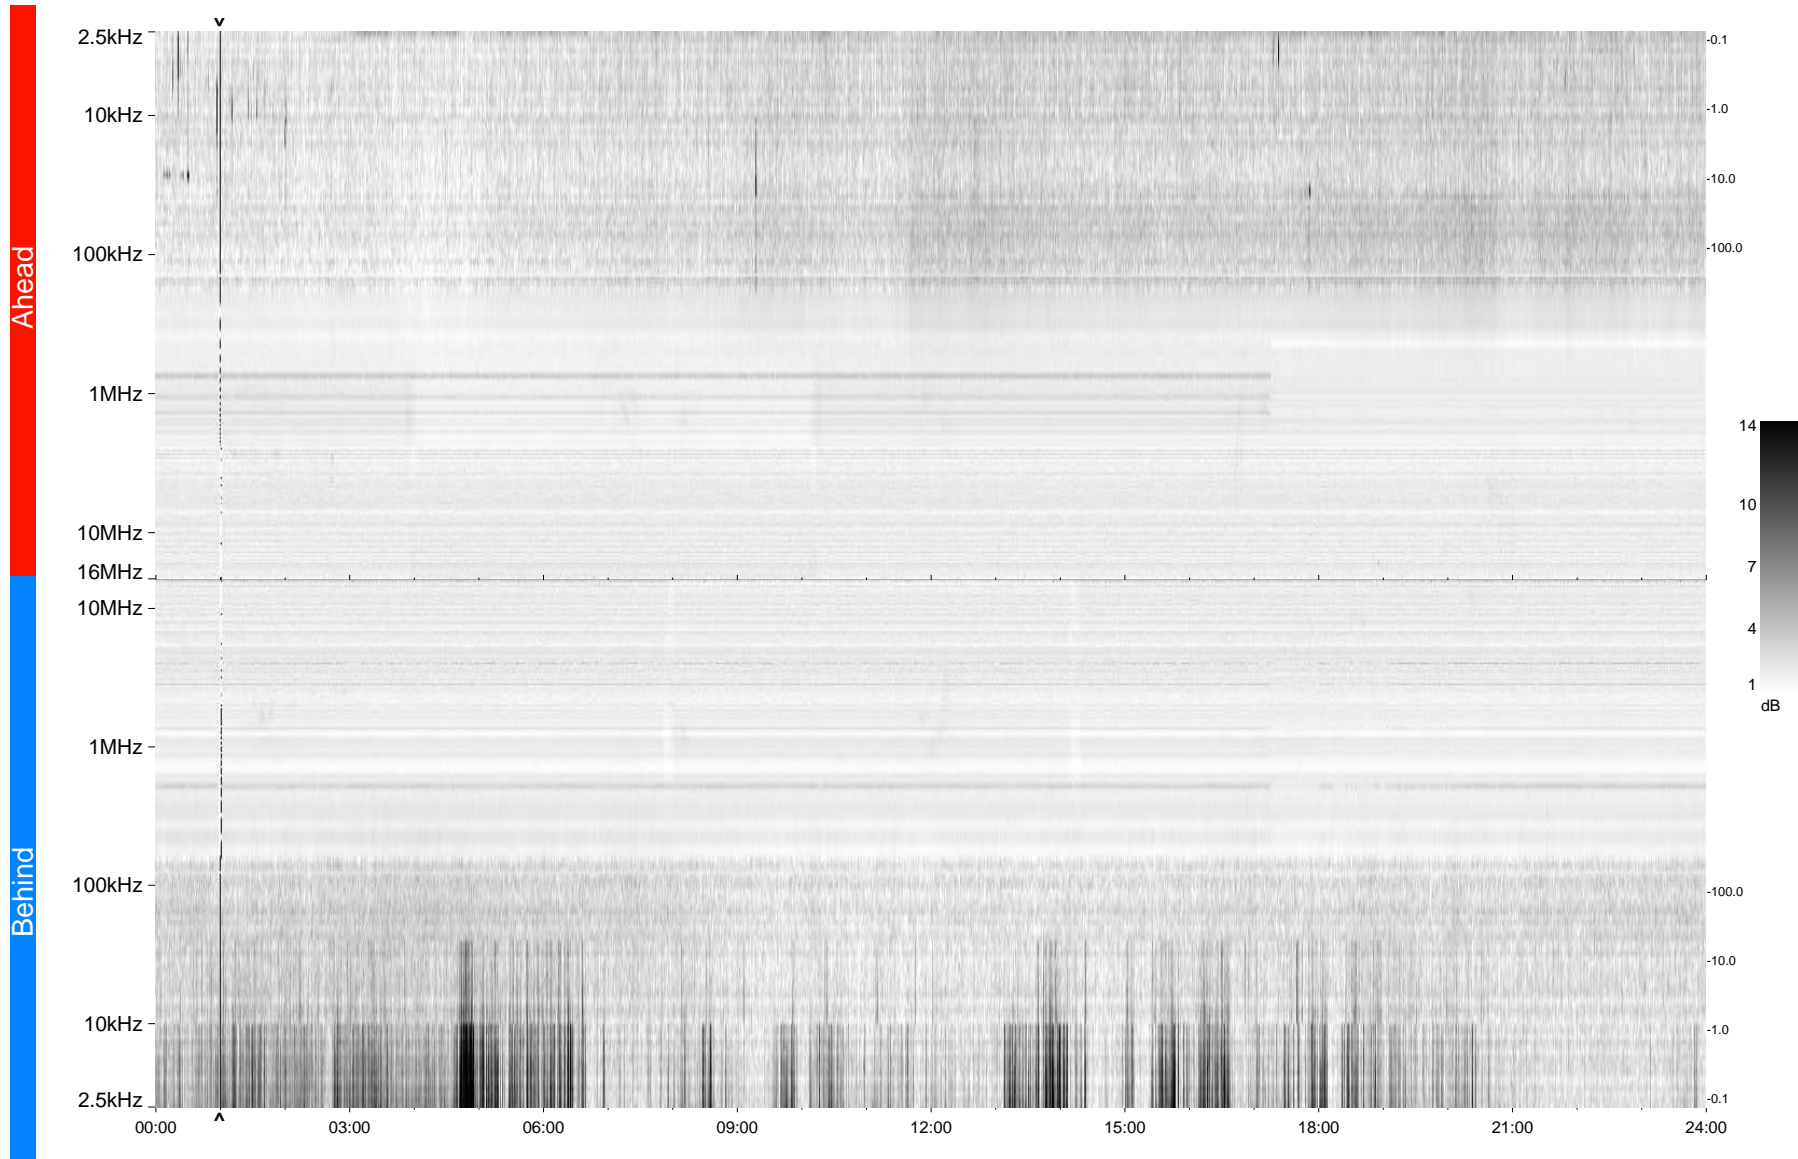

# STEREO/WAVES Daily Summary - 08-Apr-2009 (DOY 098)

Ahead source file = swaves\_ahead\_2009\_098\_1\_04.fin  
Ahead PSE Angle = xxx.x

Behind PSE Angle = xxx.x  
Behind source file = swaves\_behind\_2009\_098\_1\_04.fin

Time (UTC)