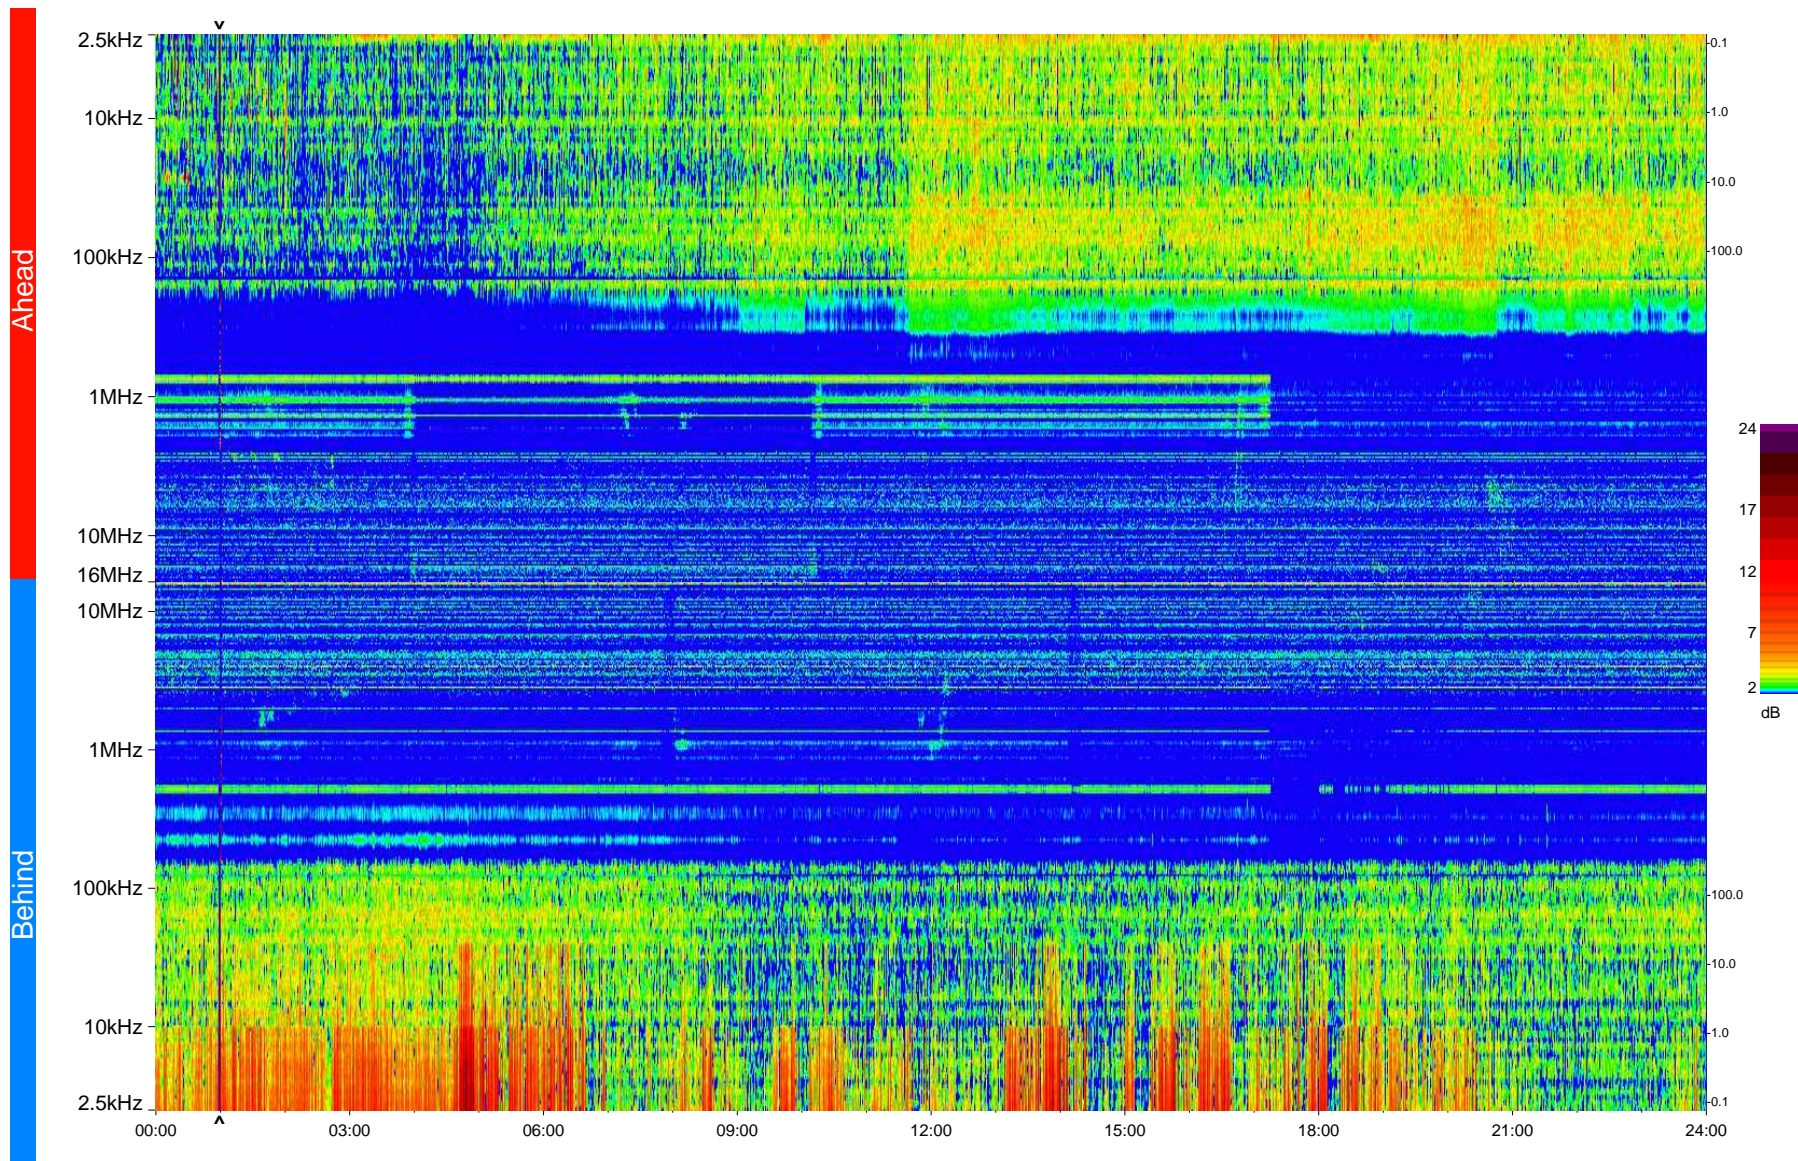

STEREO/WAVES Daily Summary - 08-Apr-2009 (DOY 098)

Ahead source file = swaves_ahead_2009_098_1_04.fin
Ahead PSE Angle = xxx.x

Behind PSE Angle = xxx.x
Behind source file = swaves_behind_2009_098_1_04.fin

Time (UTC)