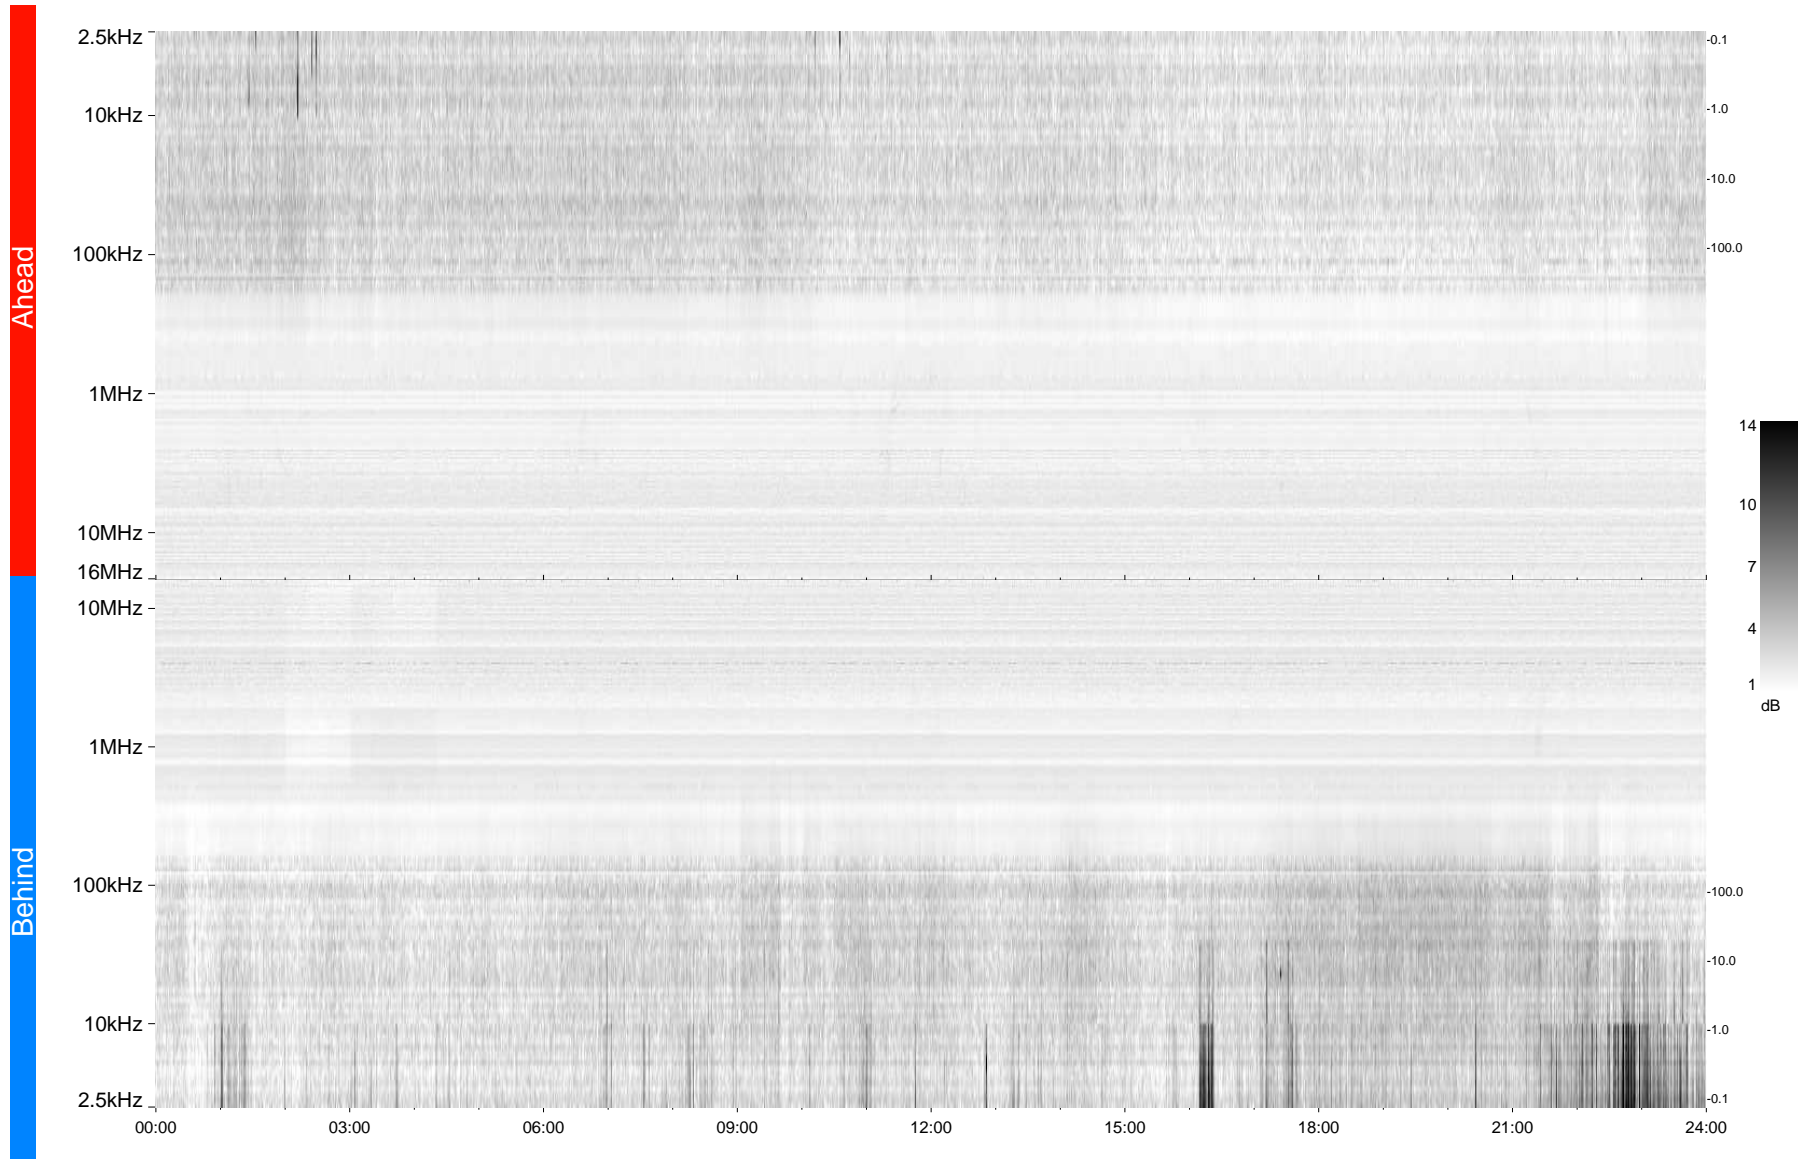

STEREO/WAVES Daily Summary - 07-Apr-2009 (DOY 097)

Ahead source file = swaves_ahead_2009_097_1_04.fin
Ahead PSE Angle = xxx.x

Behind PSE Angle = xxx.x
Behind source file = swaves_behind_2009_097_1_04.fin

Time (UTC)