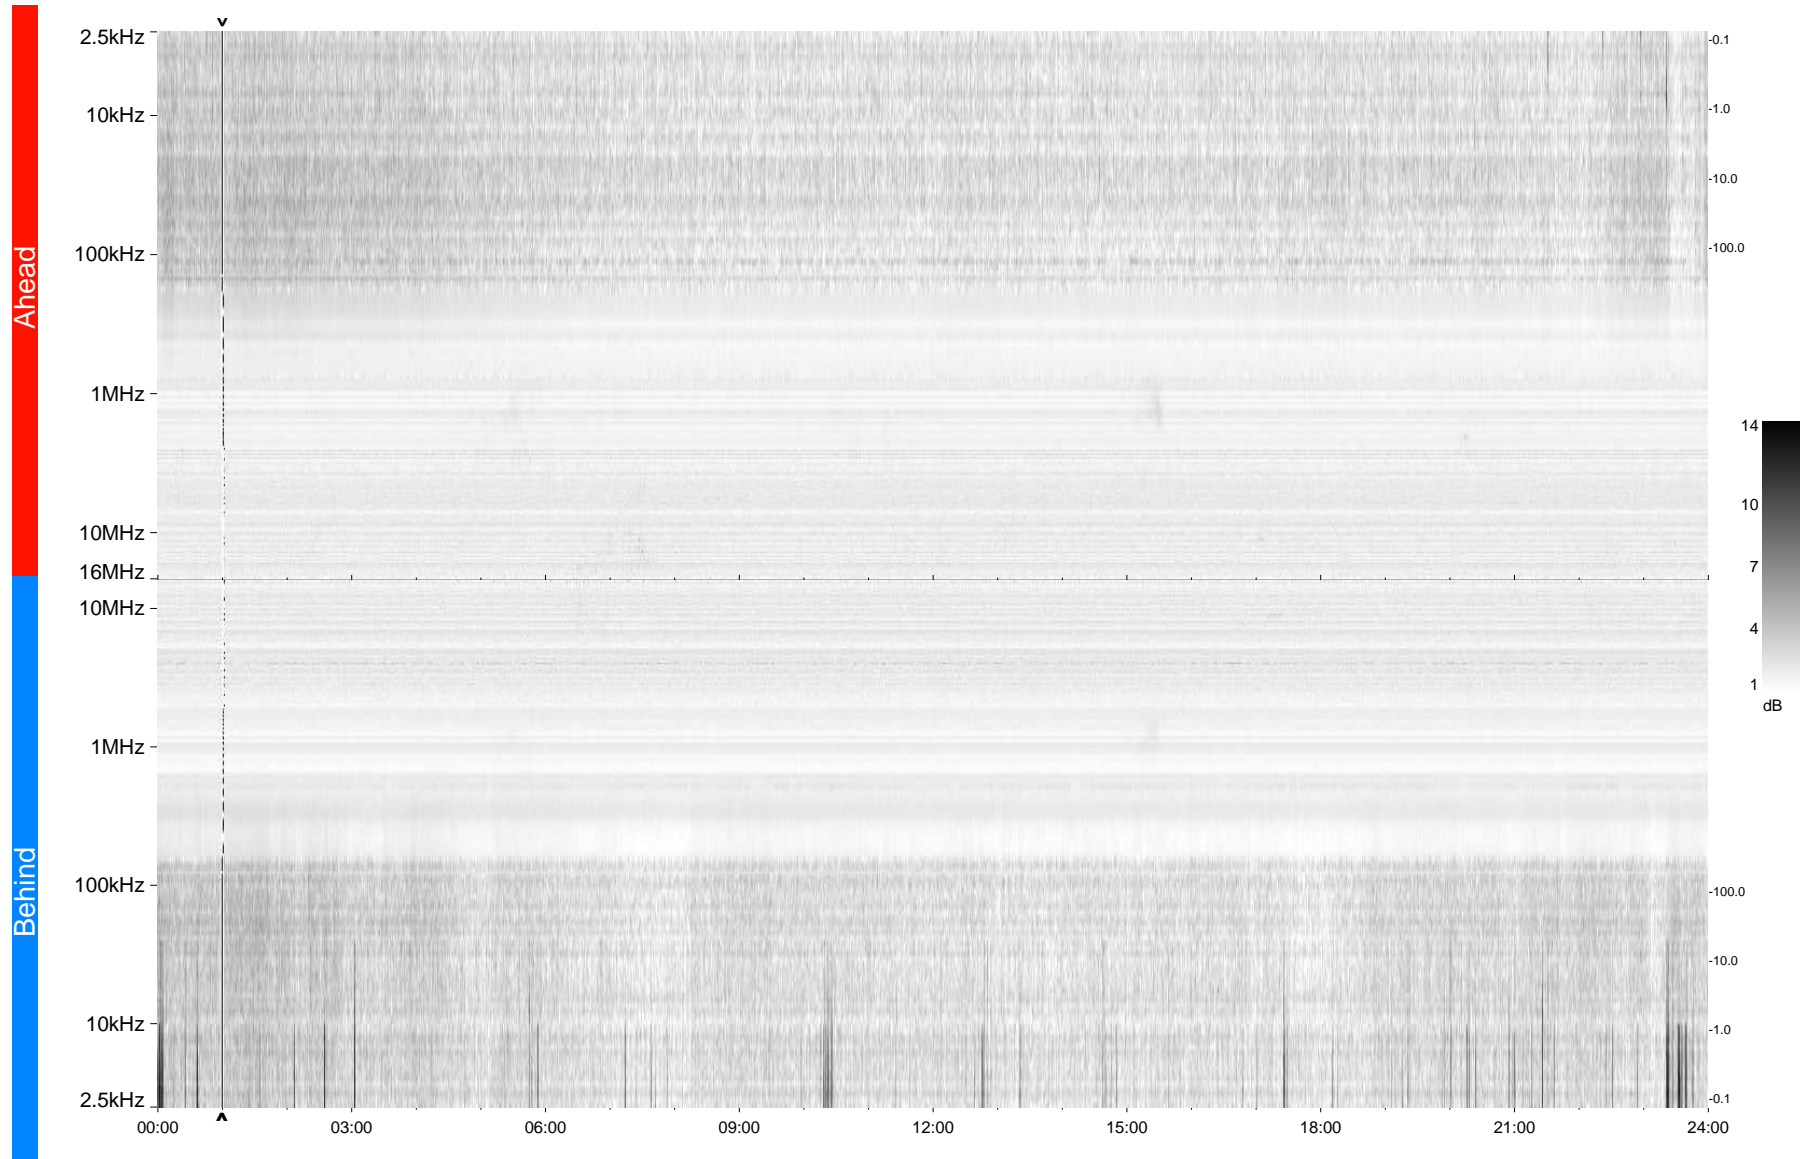

STEREO/WAVES Daily Summary - 06-Apr-2009 (DOY 096)

Ahead source file = swaves_ahead_2009_096_1_04.fin
Ahead PSE Angle = xxx.x

Behind PSE Angle = xxx.x
Behind source file = swaves_behind_2009_096_1_04.fin

Time (UTC)