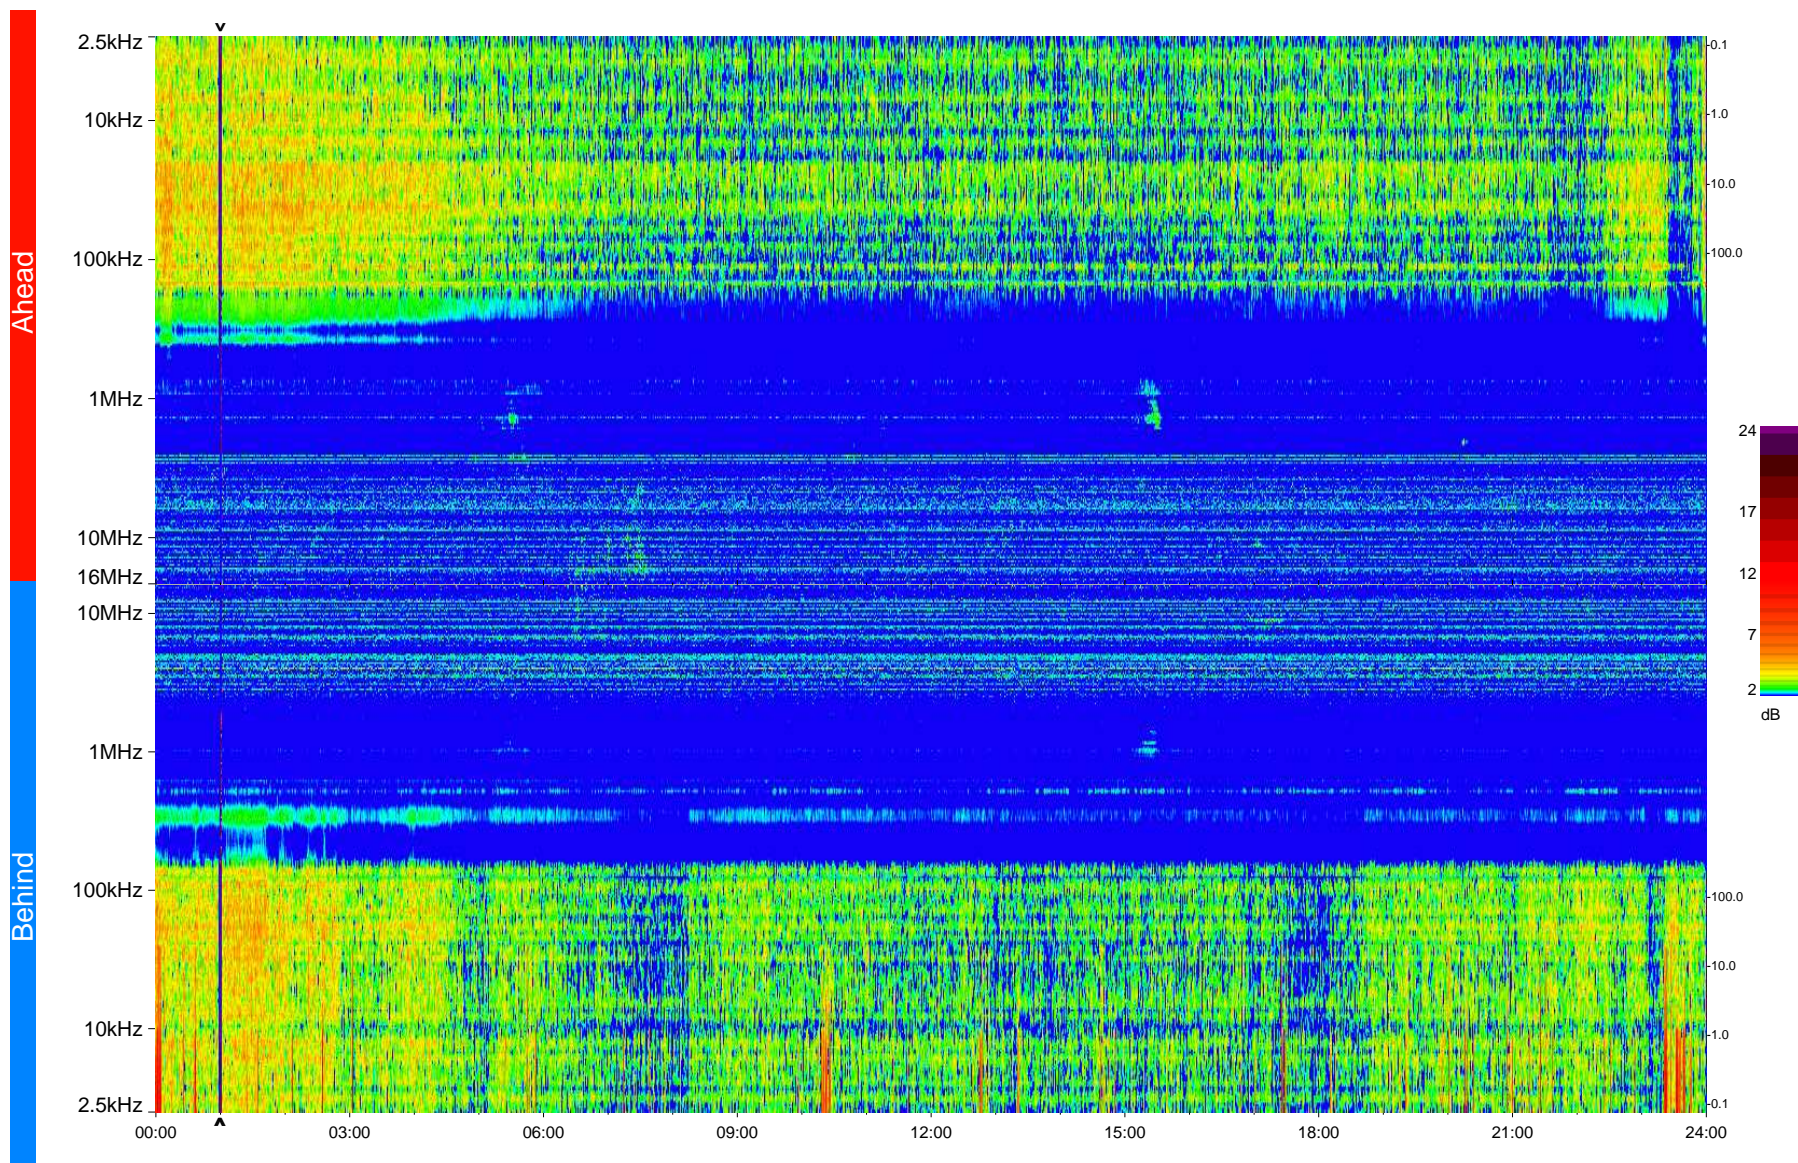

STEREO/WAVES Daily Summary - 06-Apr-2009 (DOY 096)

Ahead source file = swaves_ahead_2009_096_1_04.fin
Ahead PSE Angle = xxx.x

Behind PSE Angle = xxx.x
Behind source file = swaves_behind_2009_096_1_04.fin

Time (UTC)