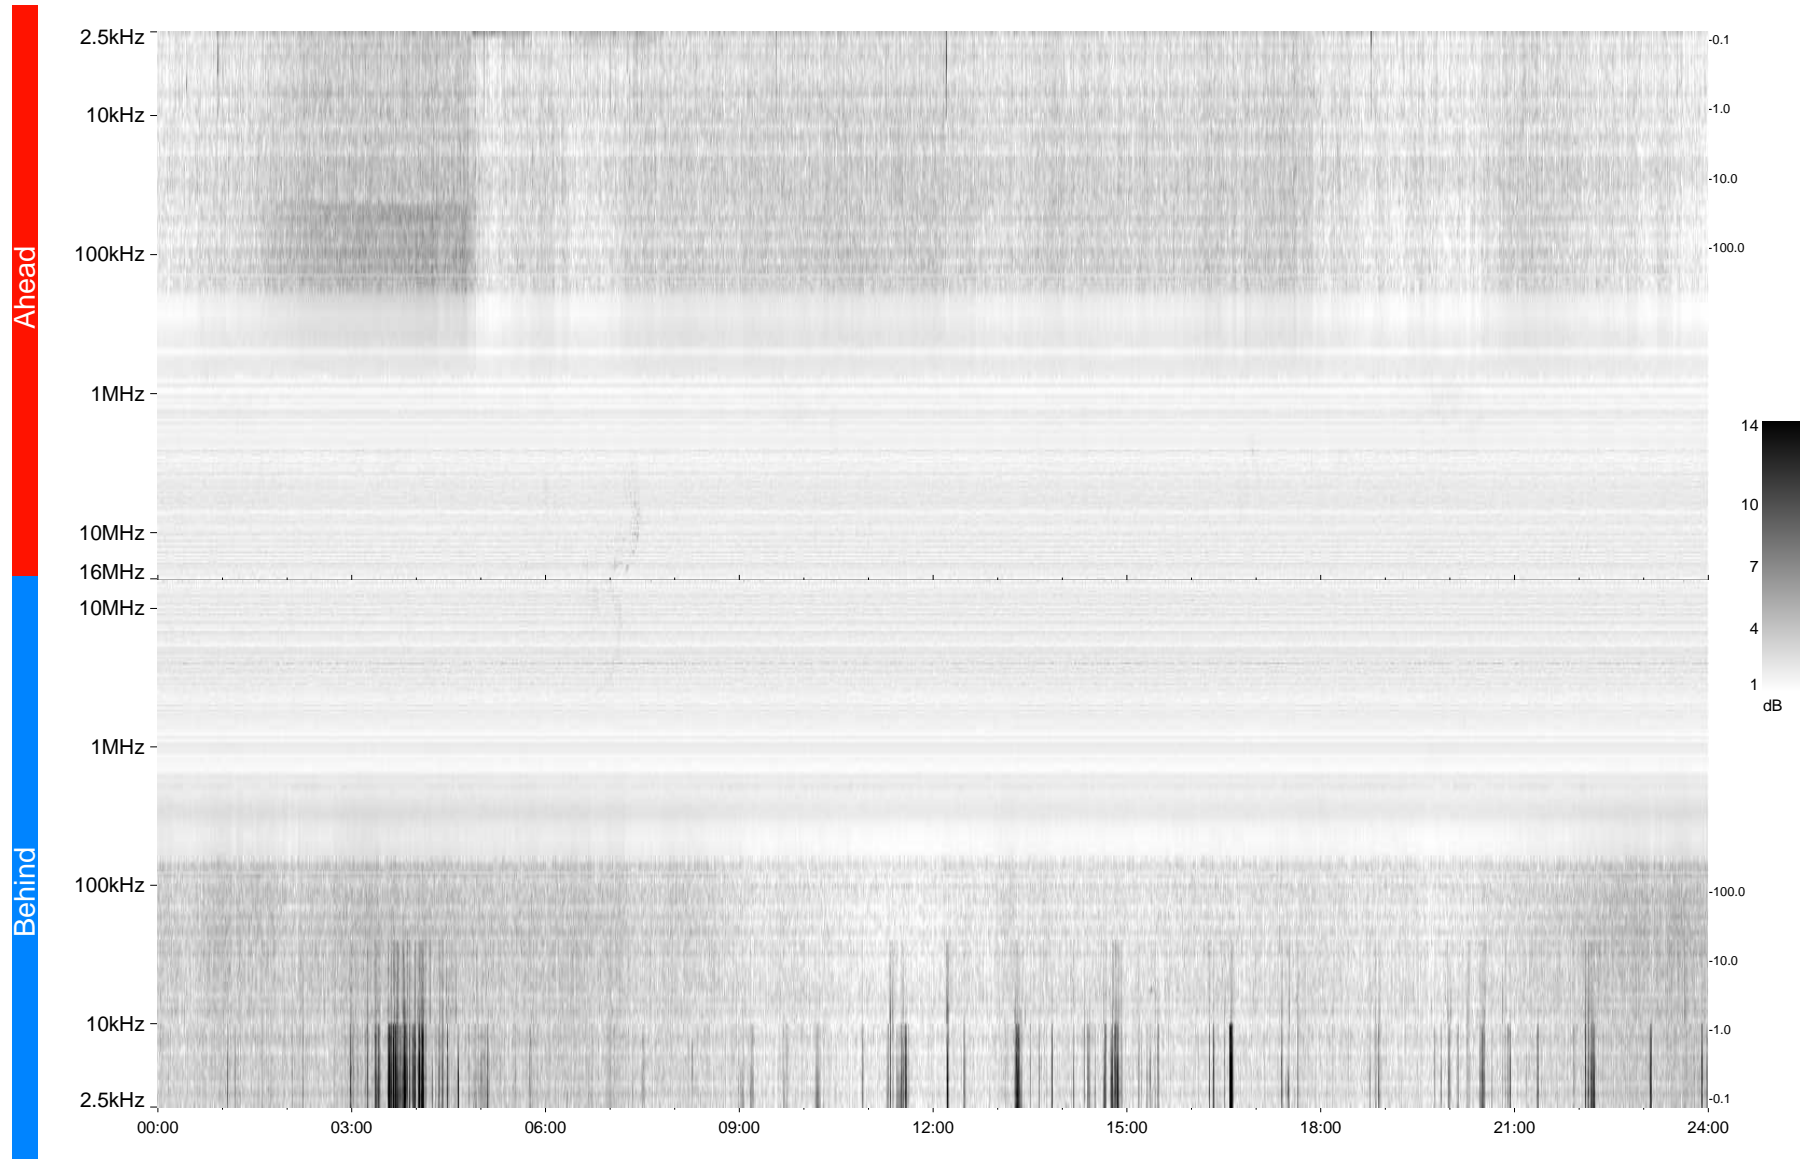

# STEREO/WAVES Daily Summary - 05-Apr-2009 (DOY 095)

Ahead source file = swaves\_ahead\_2009\_095\_1\_04.fin  
Ahead PSE Angle = xxx.x

Behind PSE Angle = xxx.x  
Behind source file = swaves\_behind\_2009\_095\_1\_04.fin

Time (UTC)