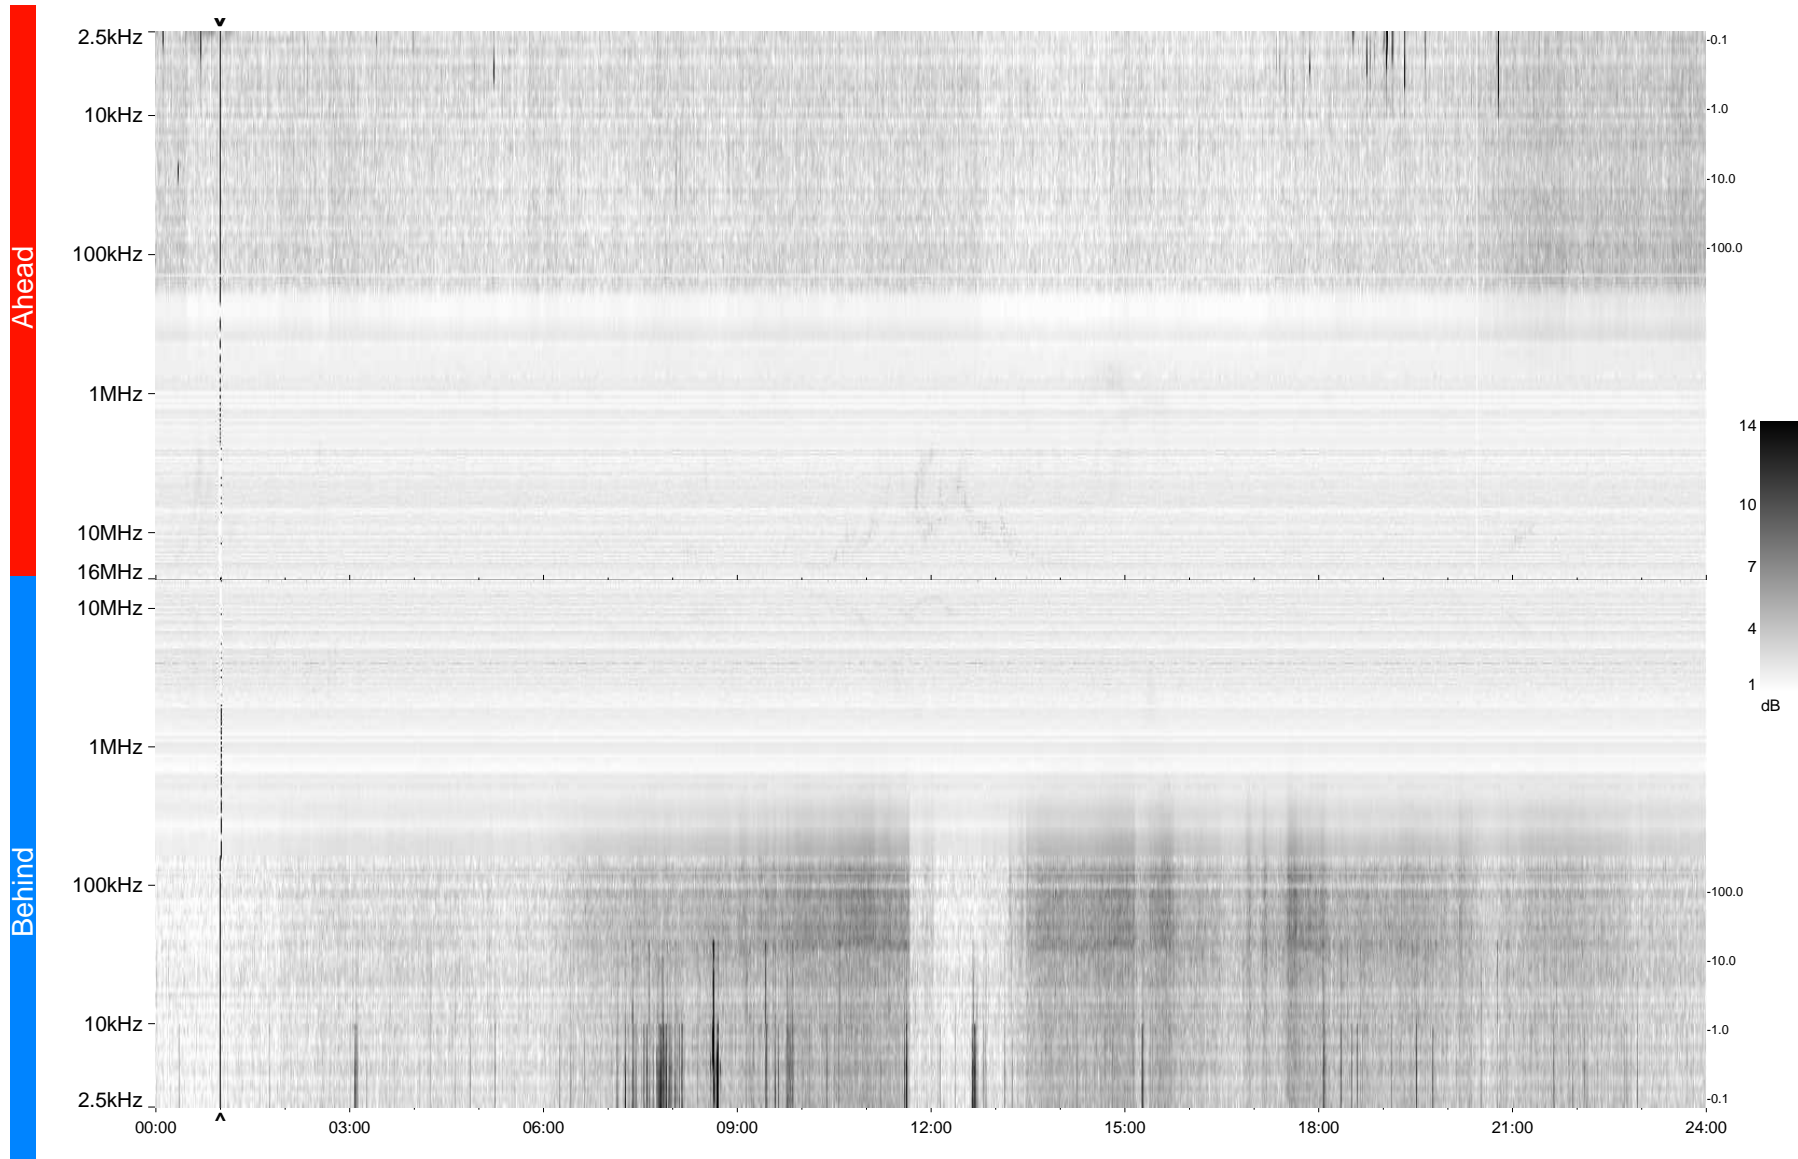

STEREO/WAVES Daily Summary - 04-Apr-2009 (DOY 094)

Ahead source file = swaves_ahead_2009_094_1_04.fin
Ahead PSE Angle = xxx.x

Behind PSE Angle = xxx.x
Behind source file = swaves_behind_2009_094_1_04.fin

Time (UTC)