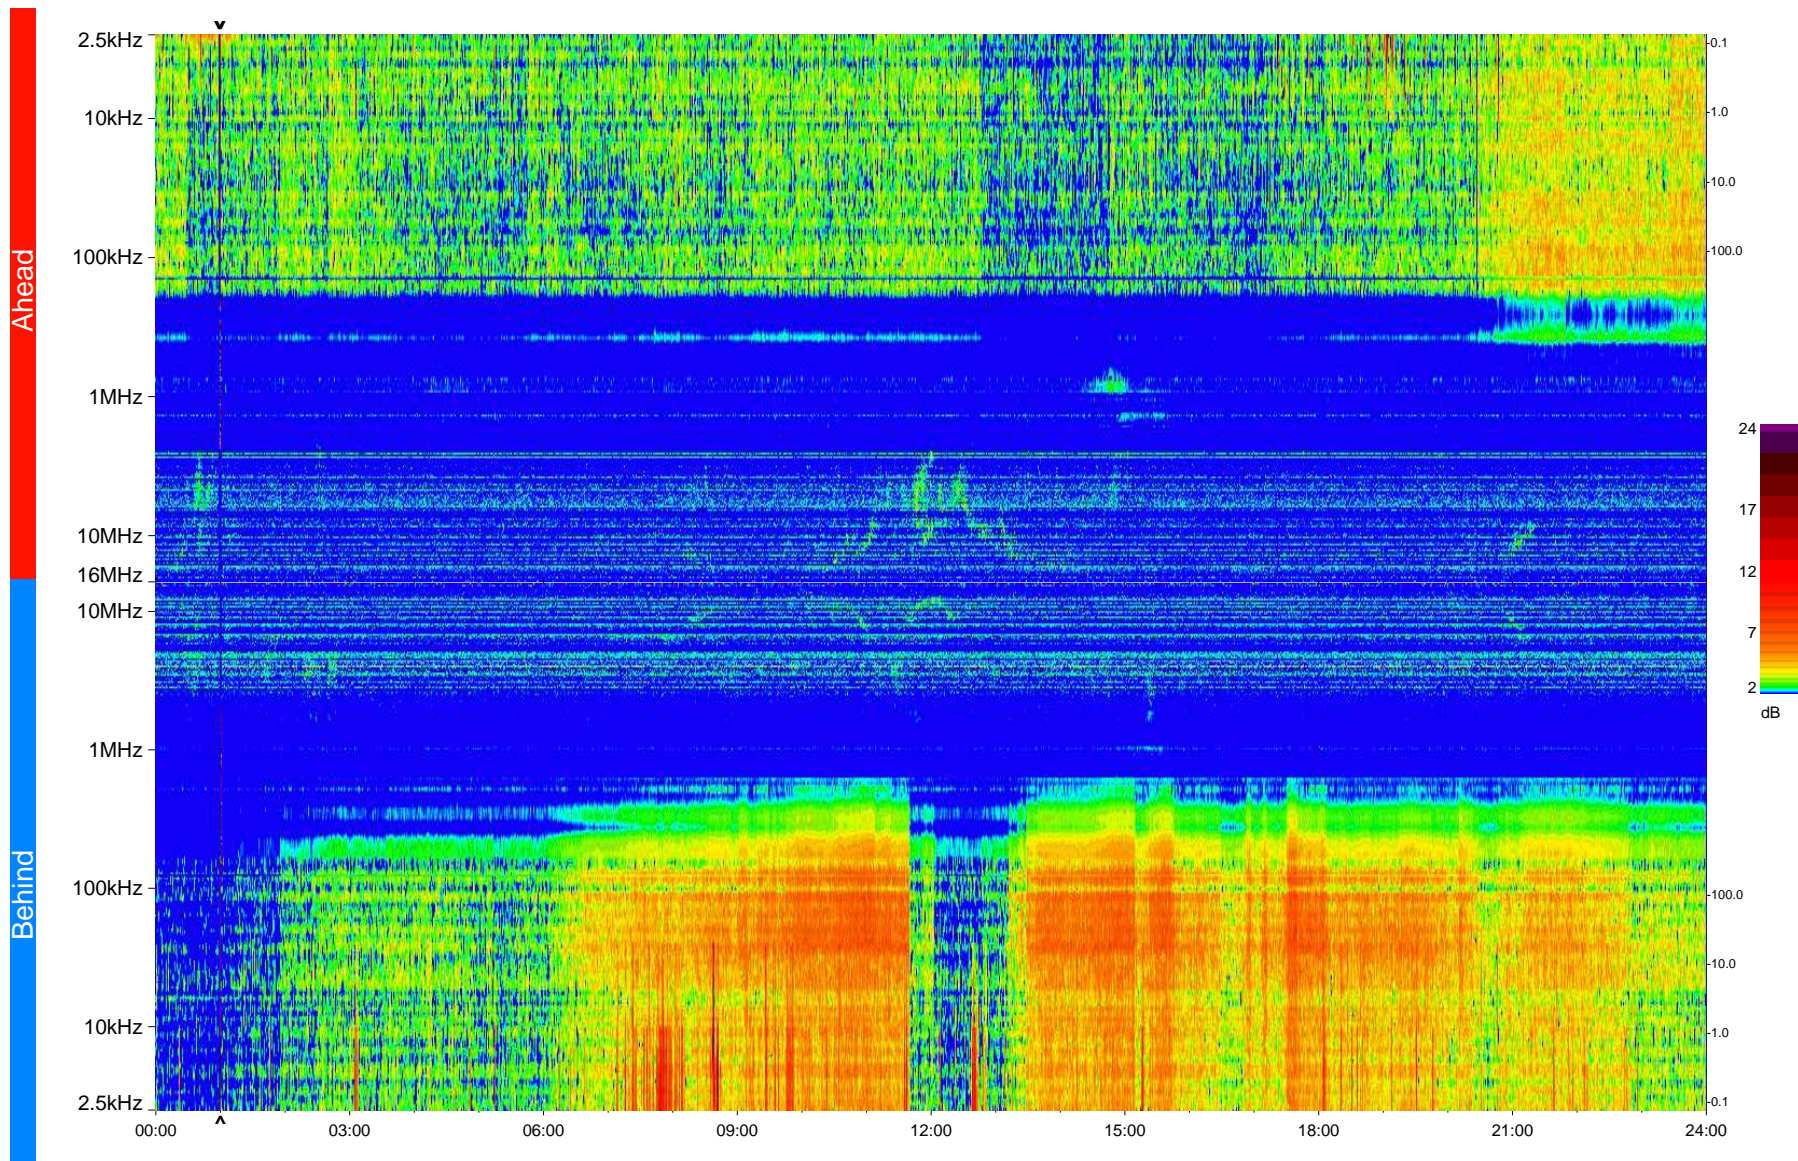

STEREO/WAVES Daily Summary - 04-Apr-2009 (DOY 094)

Ahead source file = swaves_ahead_2009_094_1_04.fin
Ahead PSE Angle = xxx.x

Behind PSE Angle = xxx.x
Behind source file = swaves_behind_2009_094_1_04.fin

Time (UTC)