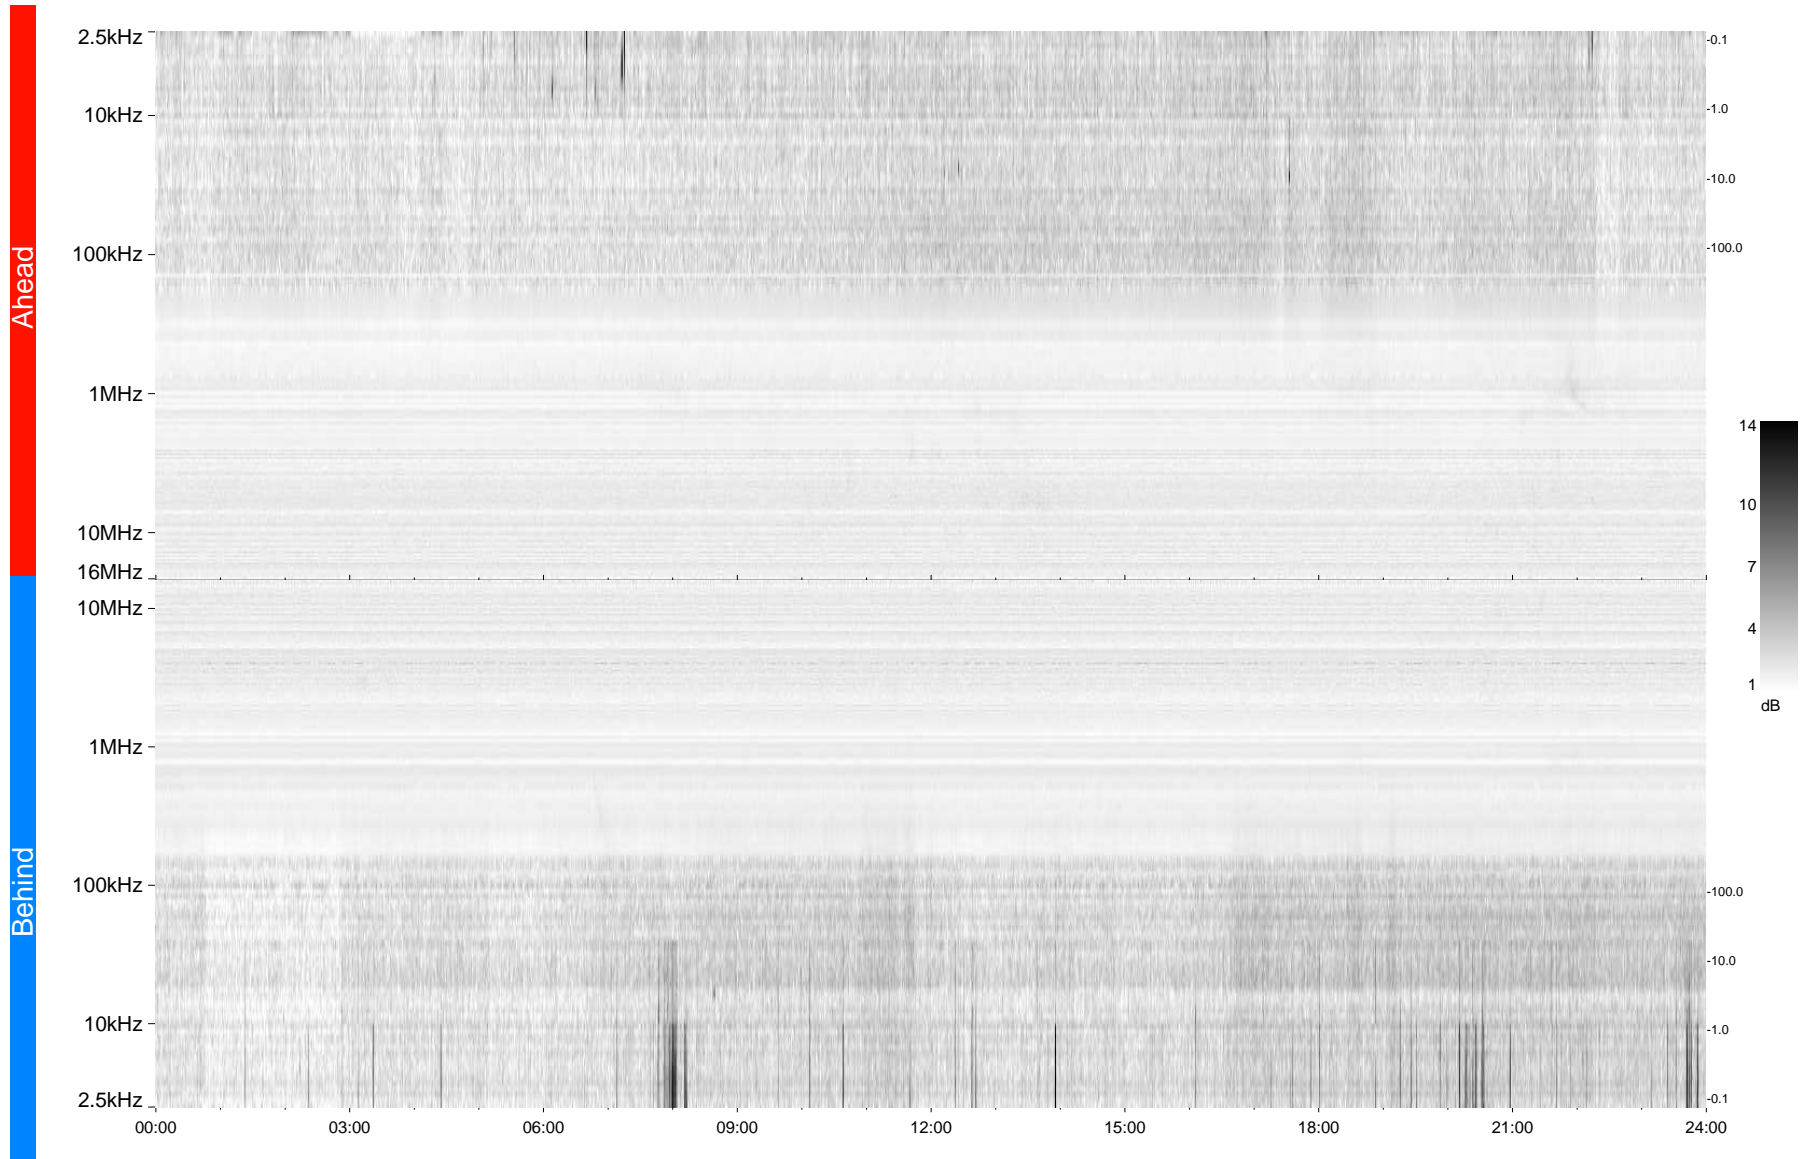

STEREO/WAVES Daily Summary - 03-Apr-2009 (DOY 093)

Ahead source file = swaves_ahead_2009_093_1_04.fin
Ahead PSE Angle = xxx.x

Behind PSE Angle = xxx.x
Behind source file = swaves_behind_2009_093_1_04.fin

Time (UTC)