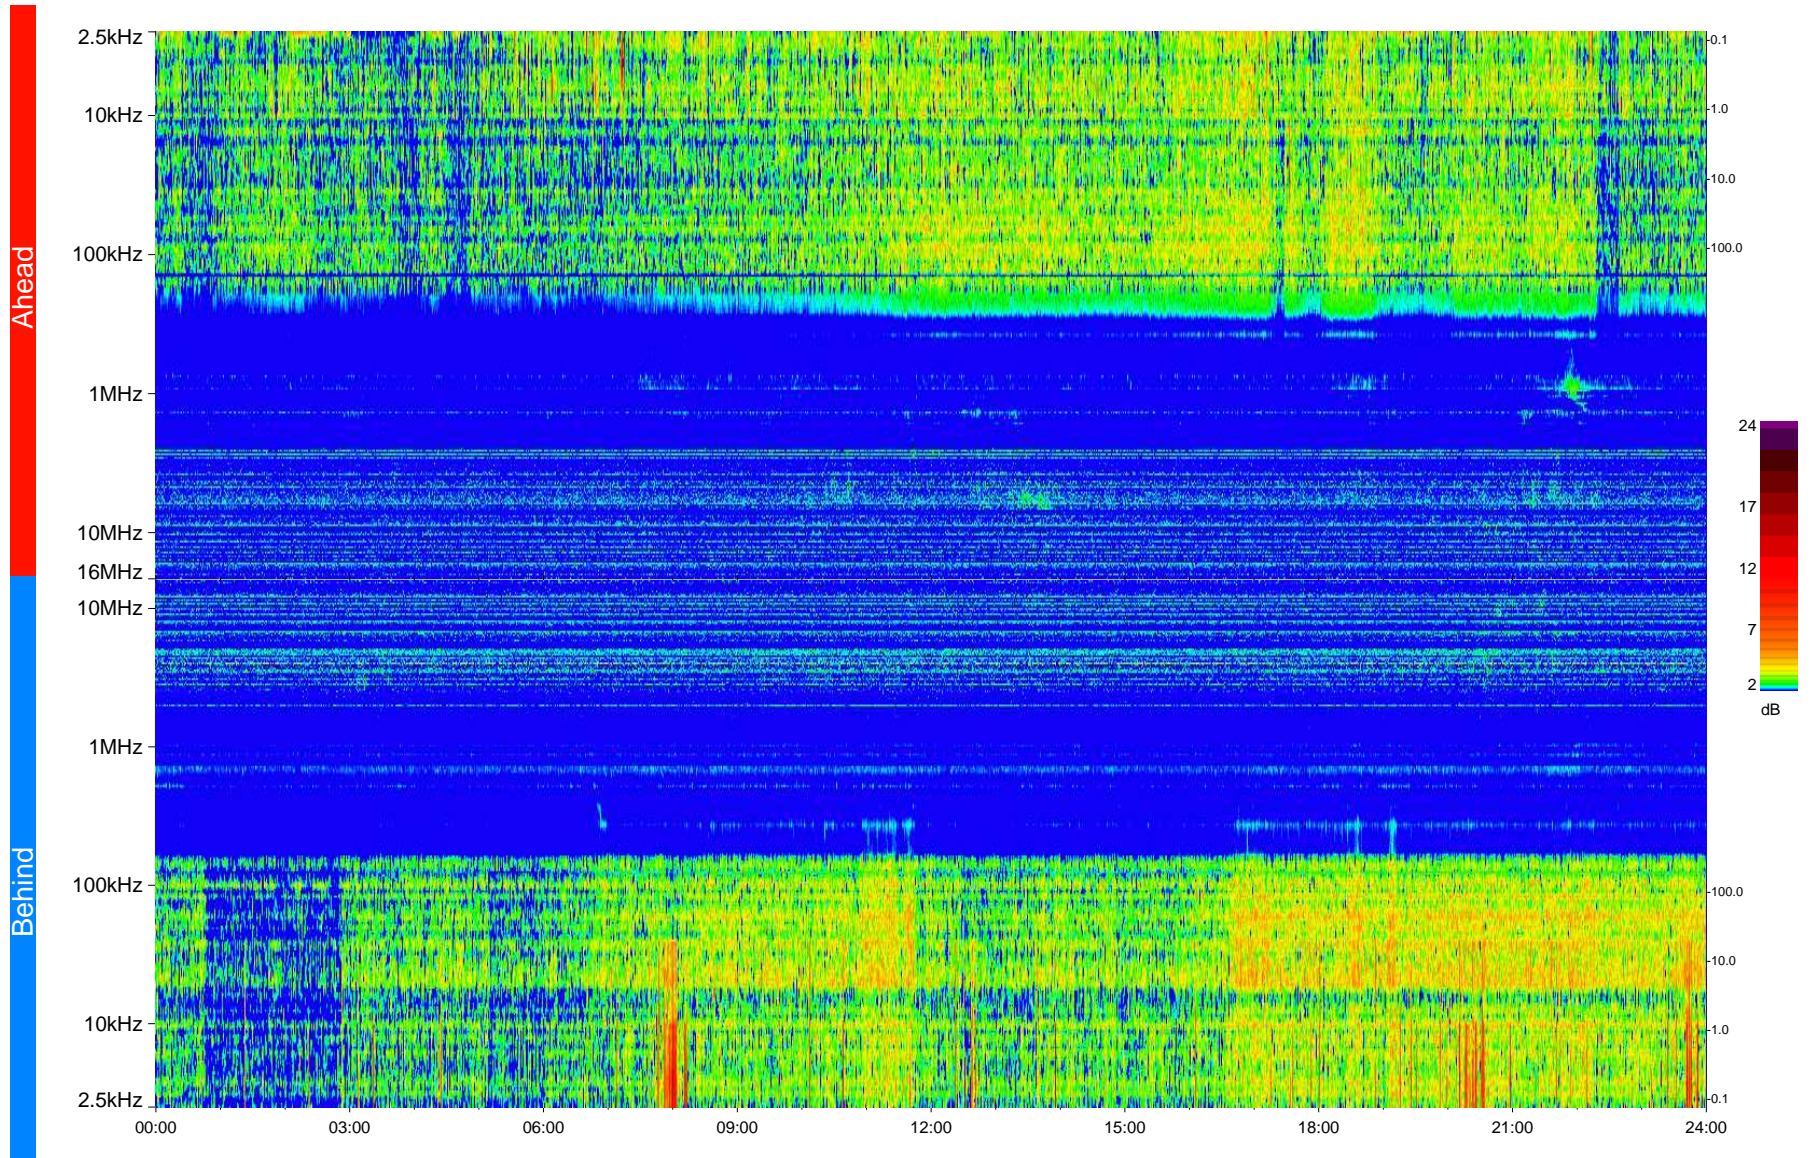

# STEREO/WAVES Daily Summary - 03-Apr-2009 (DOY 093)

Ahead source file = swaves\_ahead\_2009\_093\_1\_04.fin  
Ahead PSE Angle = xxx.x

Behind PSE Angle = xxx.x  
Behind source file = swaves\_behind\_2009\_093\_1\_04.fin

Time (UTC)