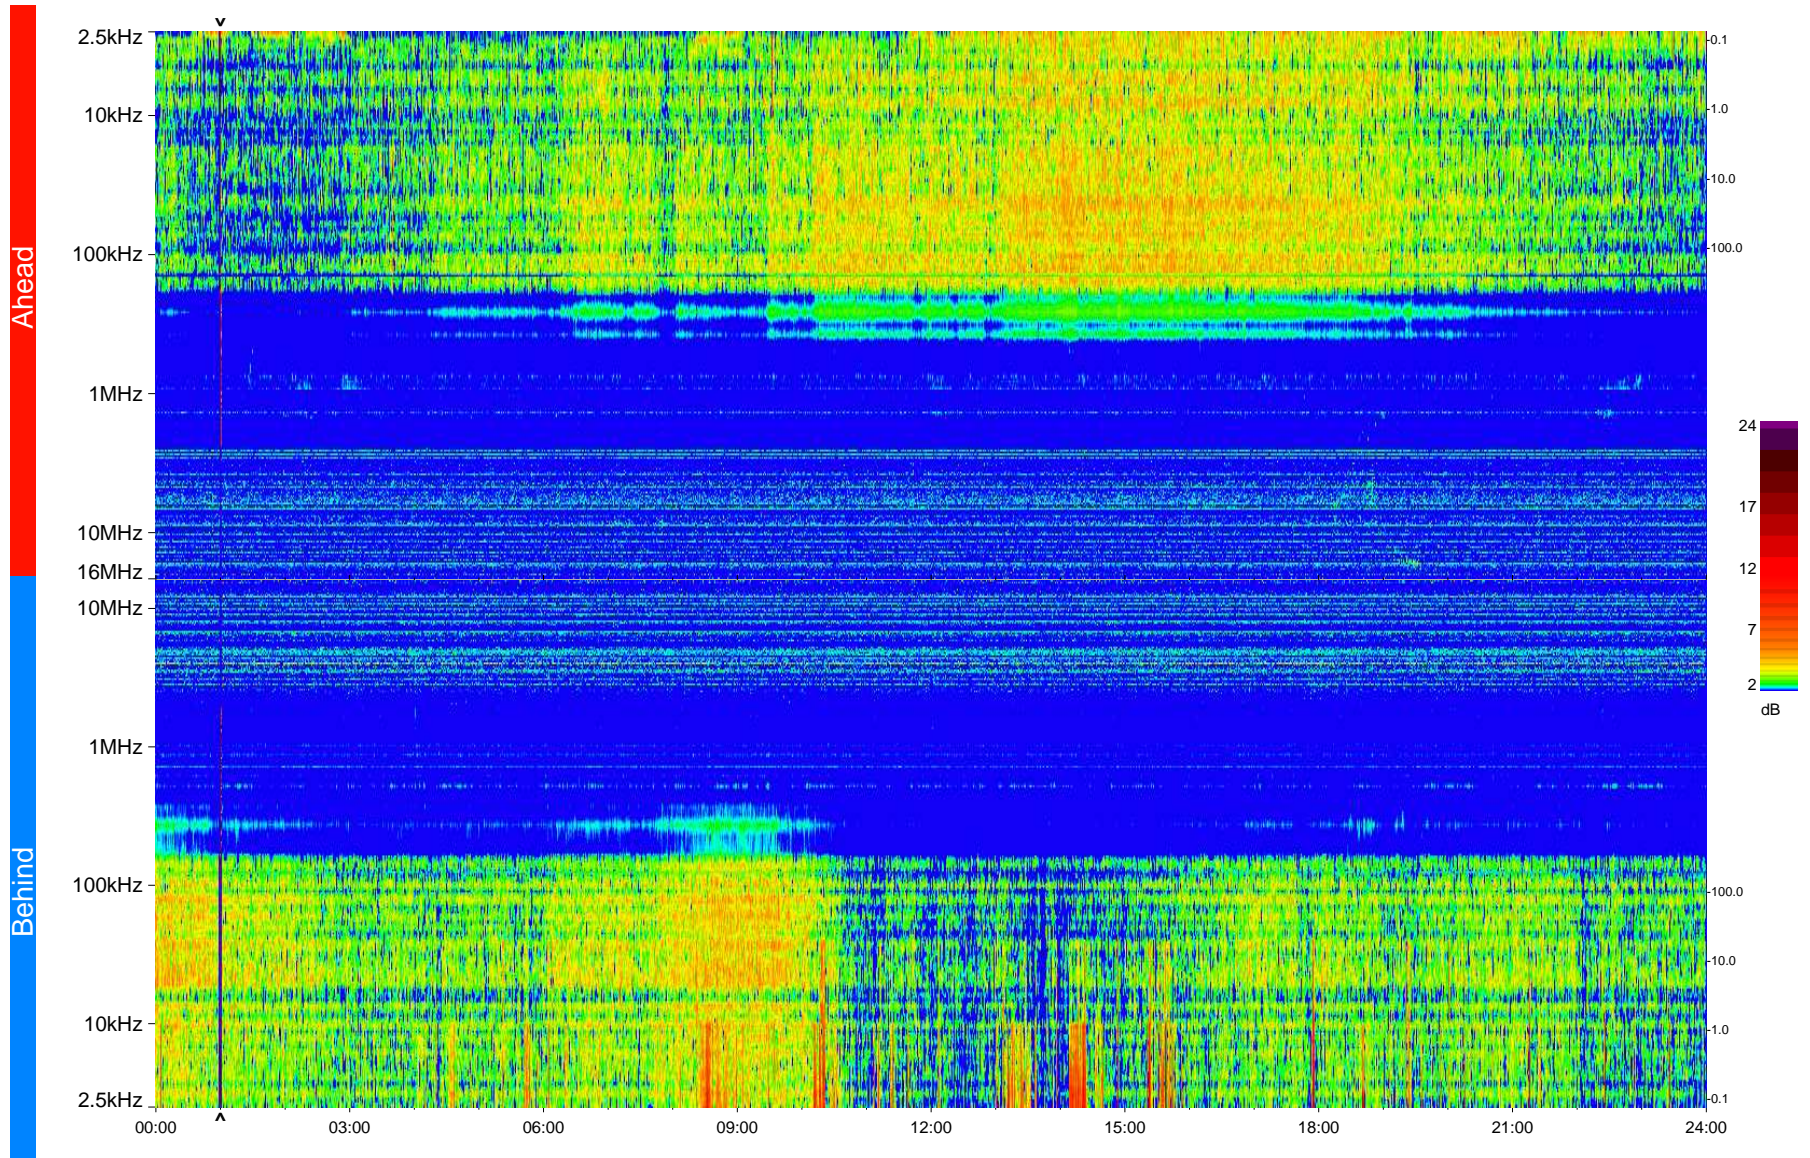

# STEREO/WAVES Daily Summary - 02-Apr-2009 (DOY 092)

Ahead source file = swaves\_ahead\_2009\_092\_1\_04.fin  
Ahead PSE Angle = xxx.x

Behind PSE Angle = xxx.x  
Behind source file = swaves\_behind\_2009\_092\_1\_04.fin

Time (UTC)