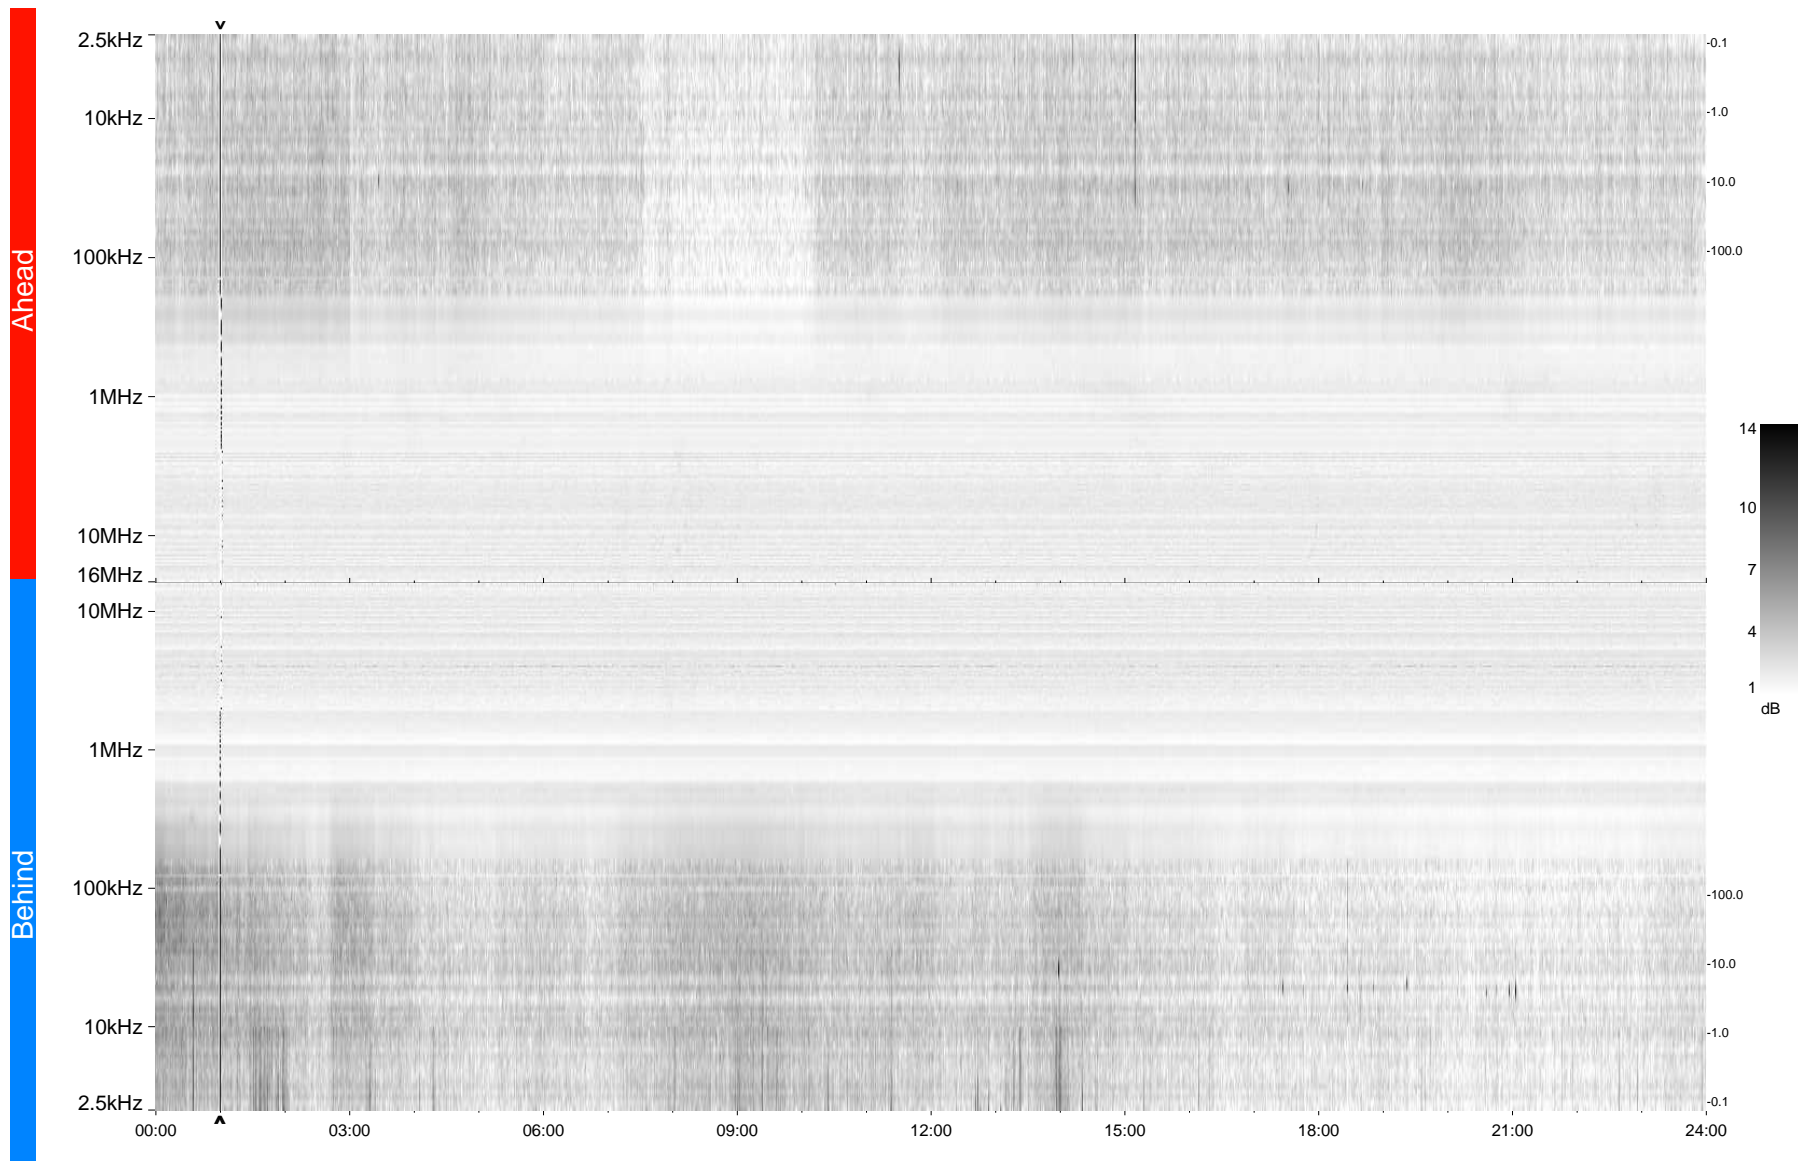

STEREO/WAVES Daily Summary - 31-Mar-2009 (DOY 090)

Ahead source file = swaves_ahead_2009_090_1_04.fin
Ahead PSE Angle = xxx.x

Behind PSE Angle = xxx.x
Behind source file = swaves_behind_2009_090_1_04.fin

Time (UTC)