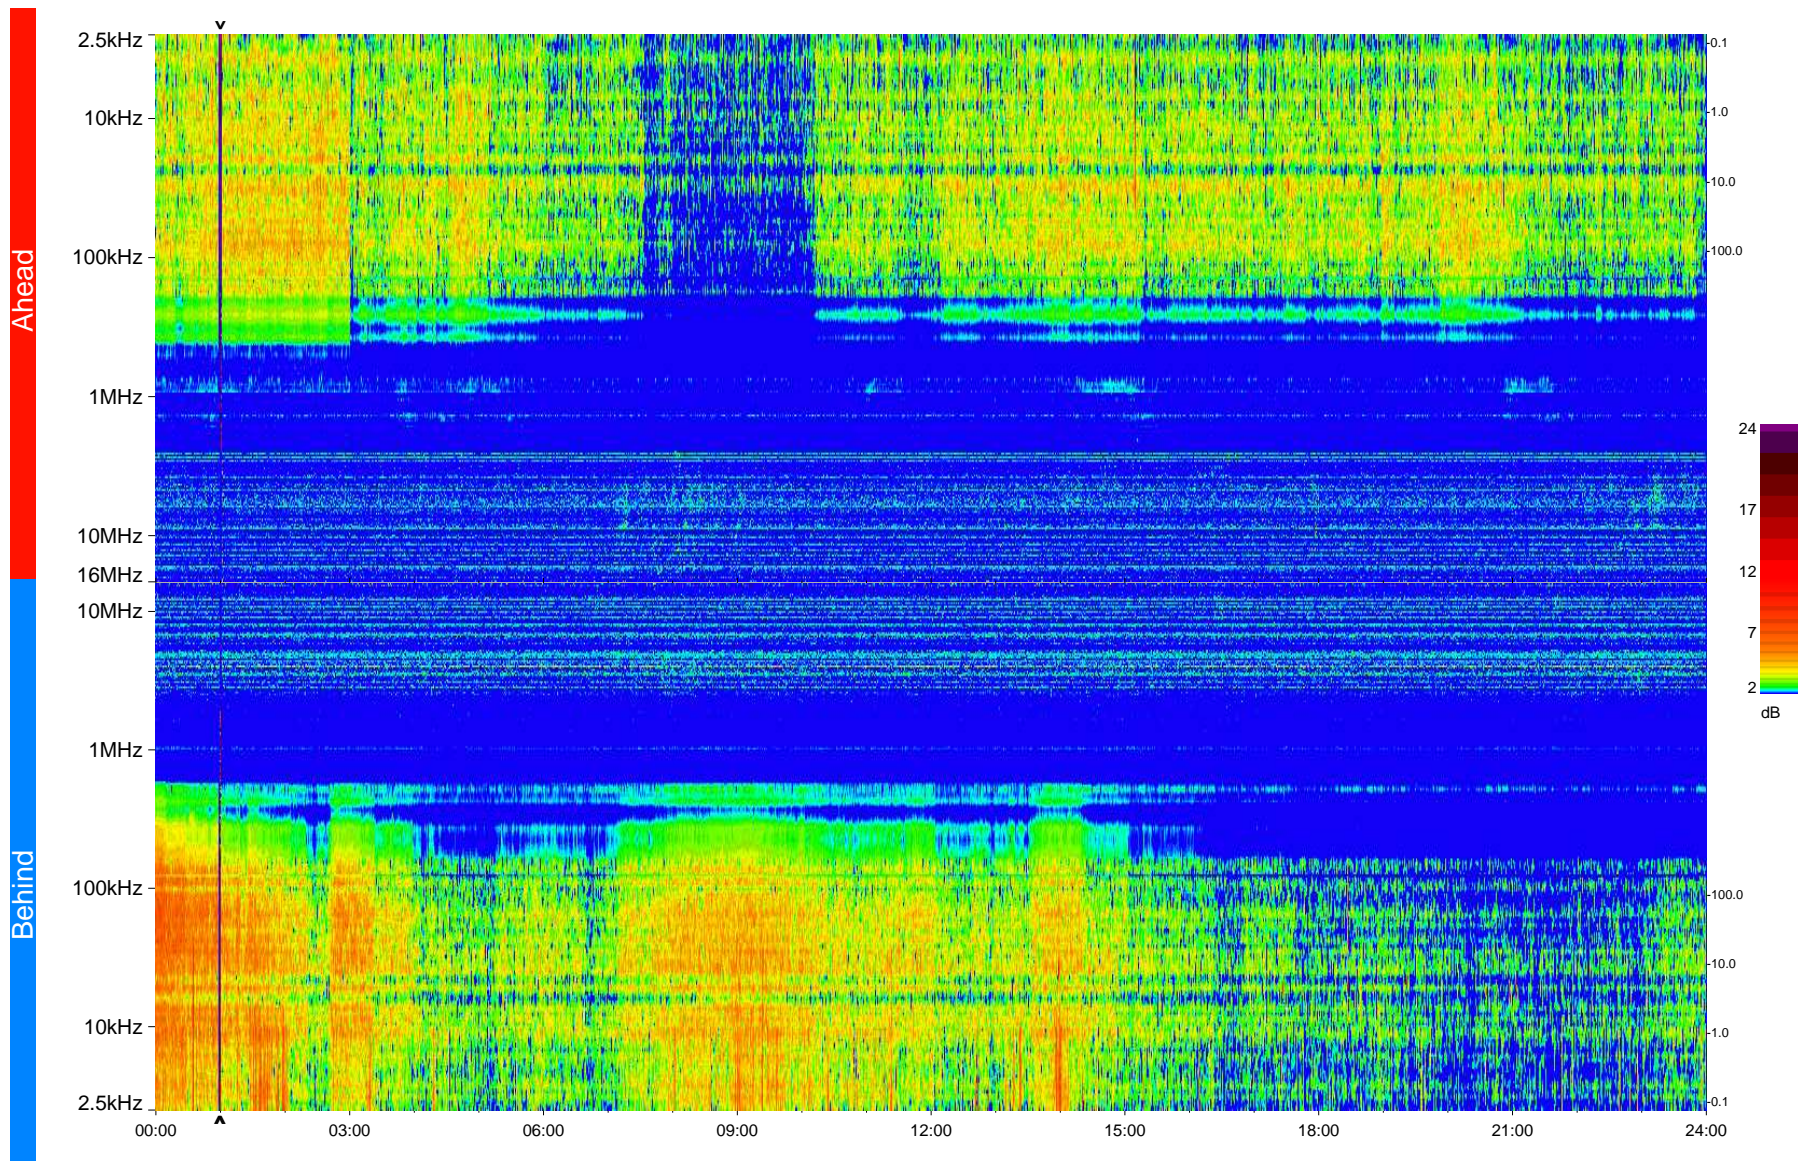

STEREO/WAVES Daily Summary - 31-Mar-2009 (DOY 090)

Ahead source file = swaves_ahead_2009_090_1_04.fin
Ahead PSE Angle = xxx.x

Behind PSE Angle = xxx.x
Behind source file = swaves_behind_2009_090_1_04.fin

Time (UTC)