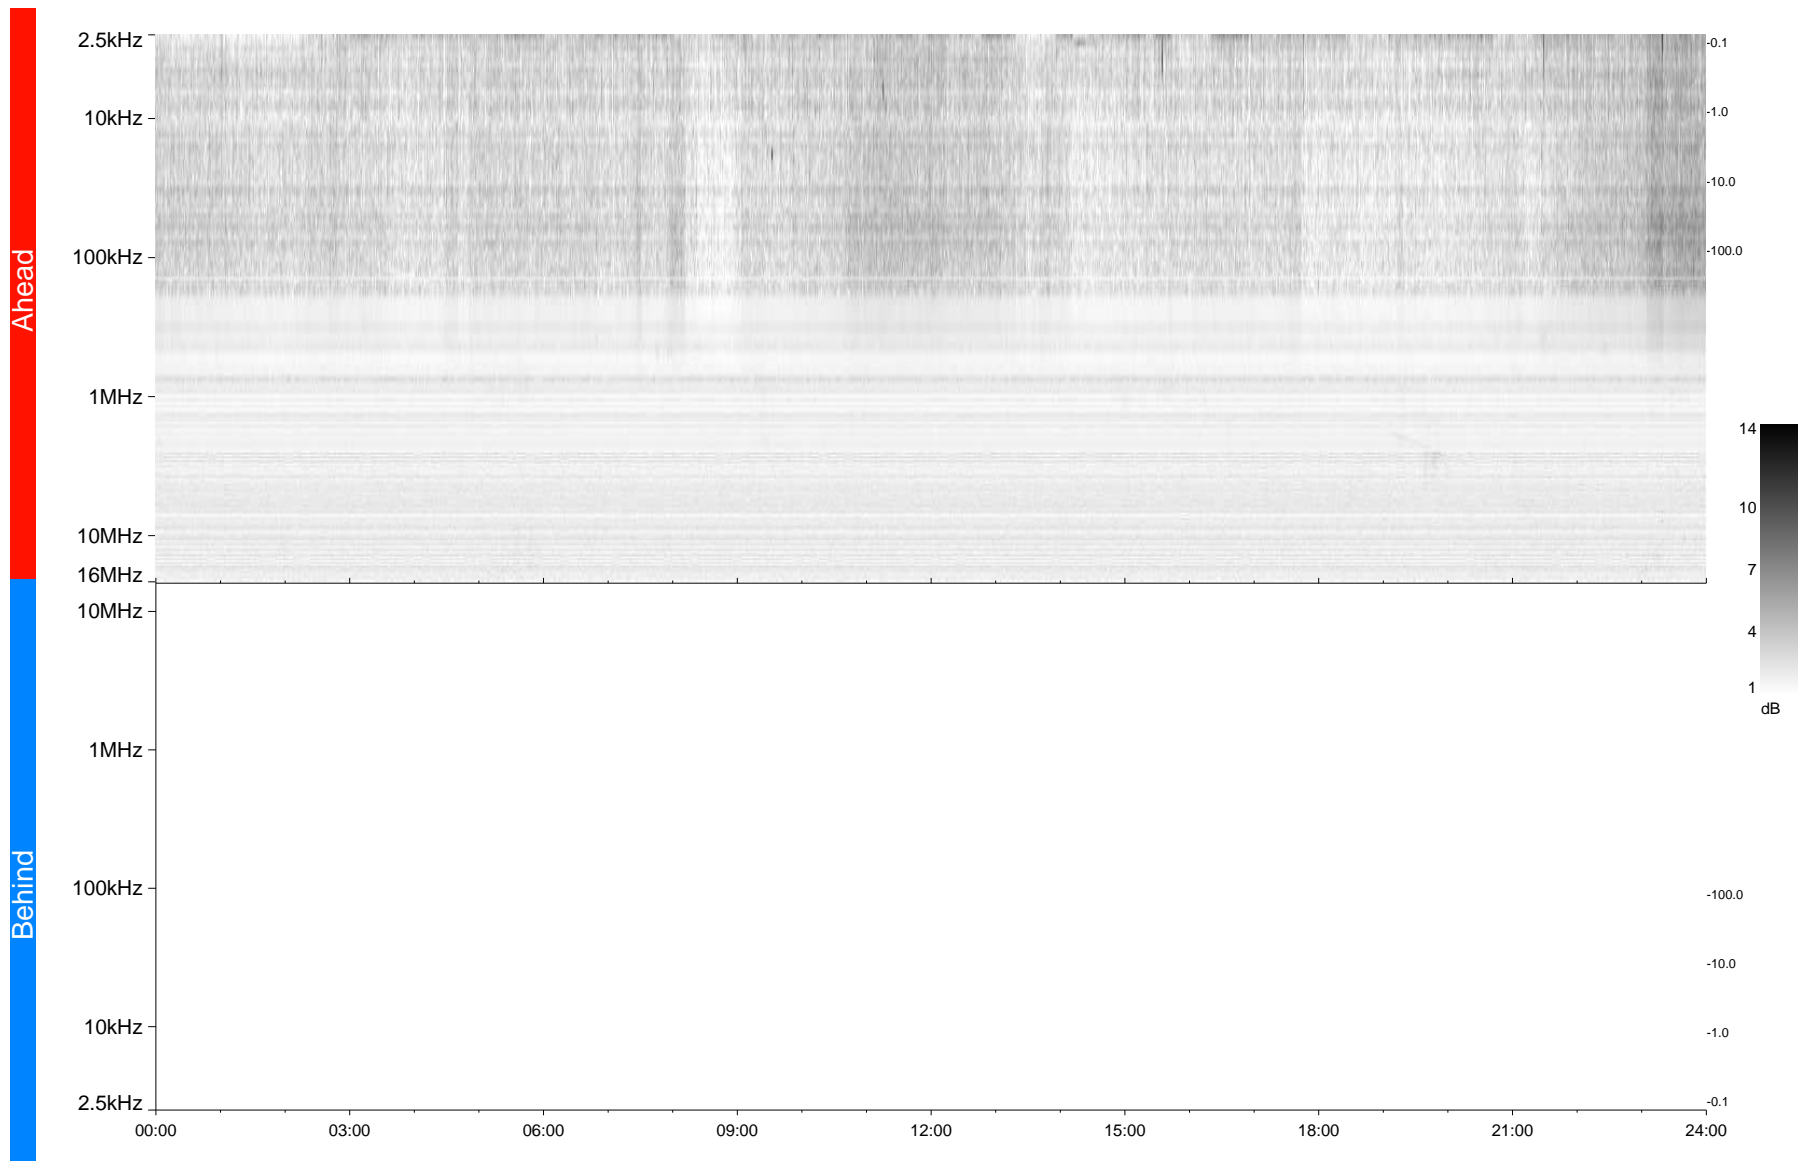

STEREO/WAVES Daily Summary - 30-Mar-2009 (DOY 089)

Ahead source file = swaves_ahead_2009_089_1_04.fin
Ahead PSE Angle = xxx.x

Behind PSE Angle = xxx.x
No Behind source file

Time (UTC)