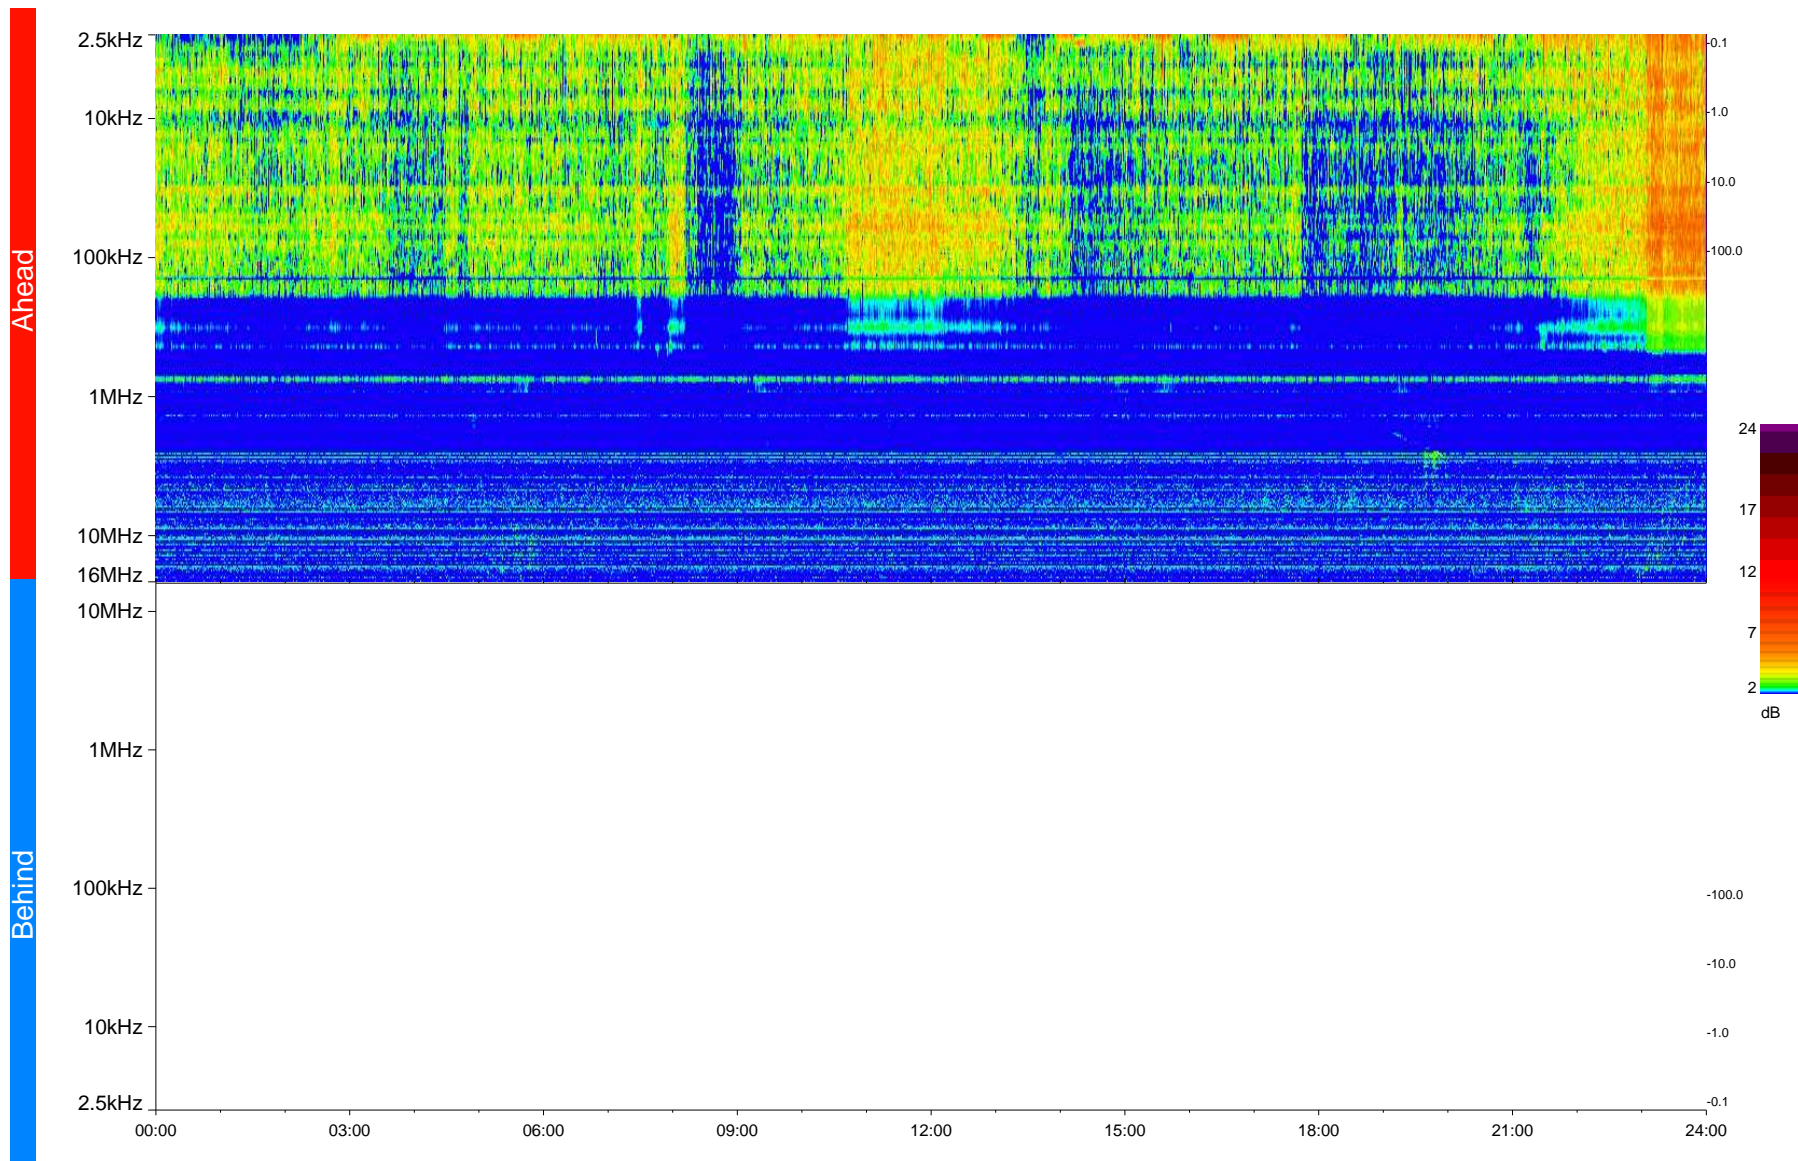

STEREO/WAVES Daily Summary - 30-Mar-2009 (DOY 089)

Ahead source file = swaves_ahead_2009_089_1_04.fin
Ahead PSE Angle = xxx.x

Behind PSE Angle = xxx.x
No Behind source file

Time (UTC)