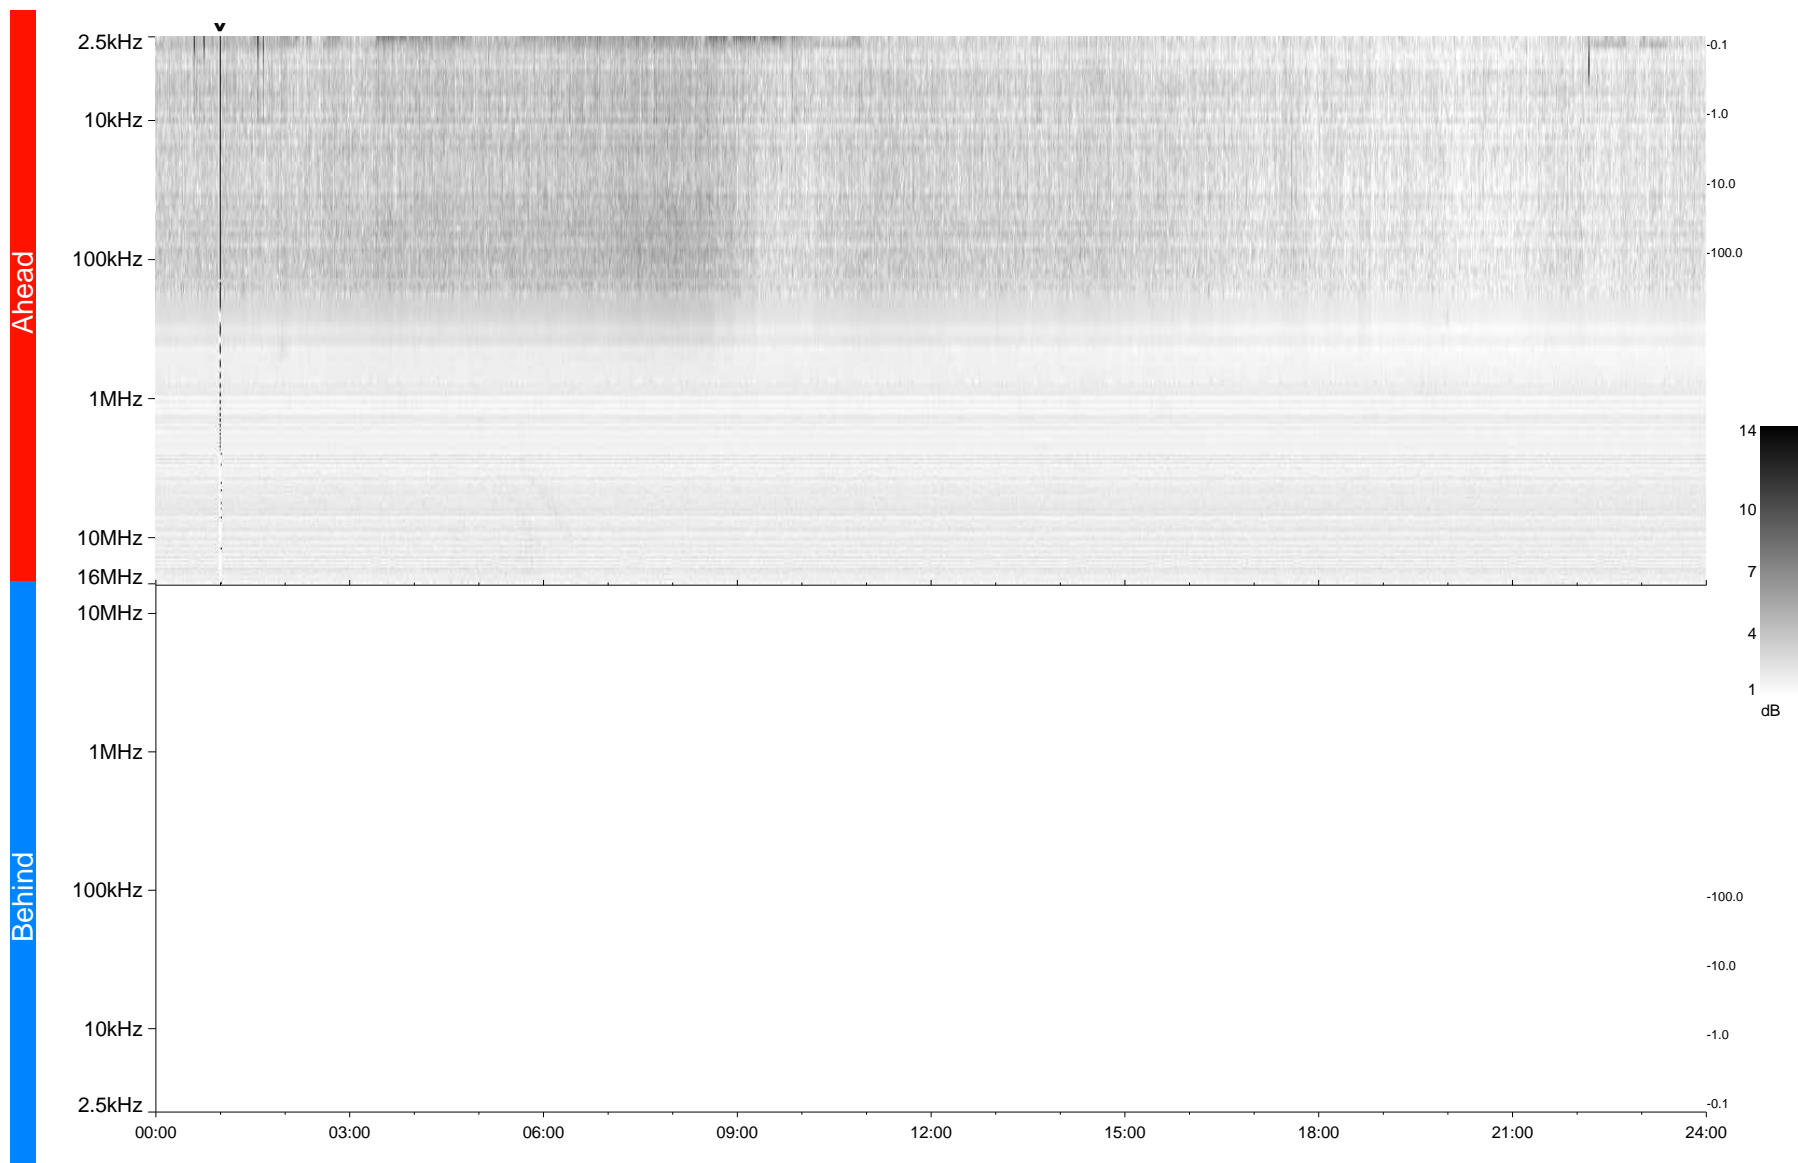

# STEREO/WAVES Daily Summary - 29-Mar-2009 (DOY 088)

Ahead source file = swaves\_ahead\_2009\_088\_1\_04.fin  
Ahead PSE Angle = xxx.x

Behind PSE Angle = xxx.x  
No Behind source file

Time (UTC)