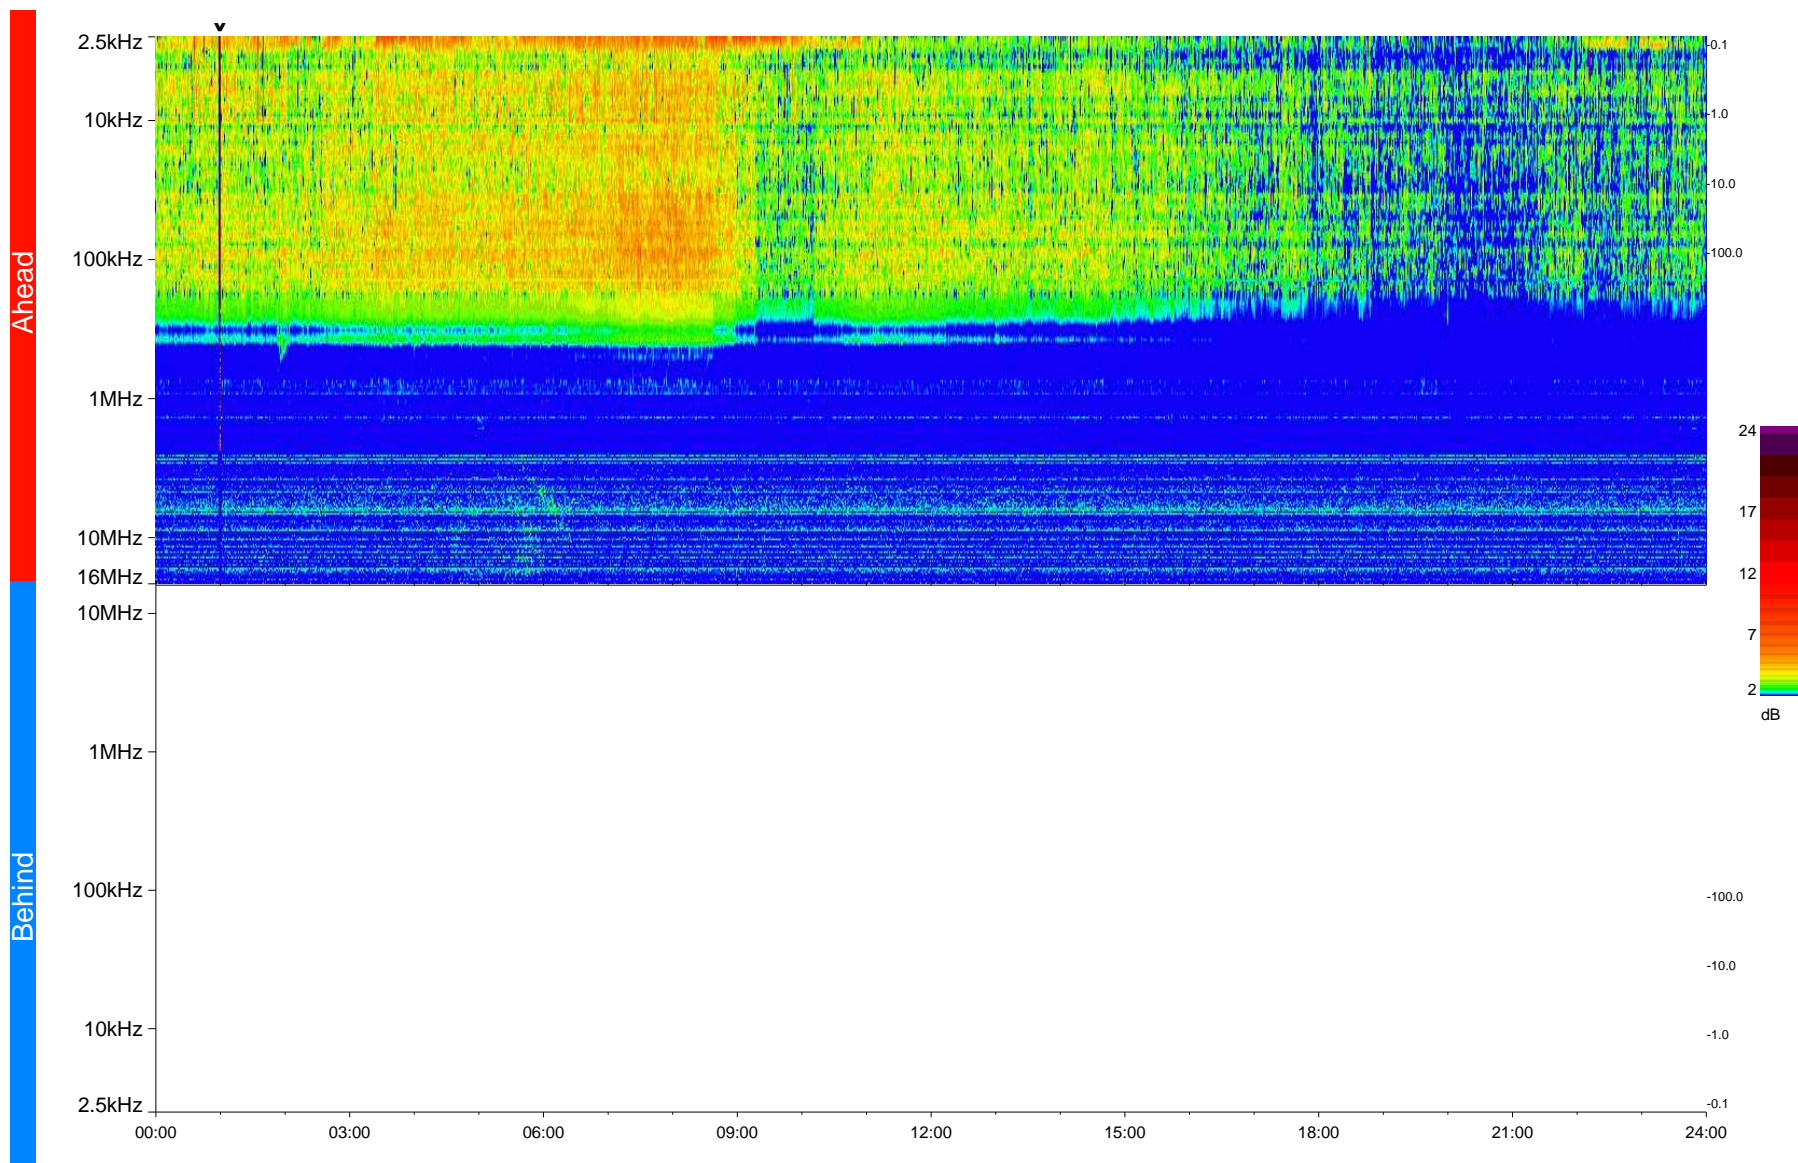

# STEREO/WAVES Daily Summary - 29-Mar-2009 (DOY 088)

Ahead source file = swaves\_ahead\_2009\_088\_1\_04.fin  
Ahead PSE Angle = xxx.x

Behind PSE Angle = xxx.x  
No Behind source file

Time (UTC)