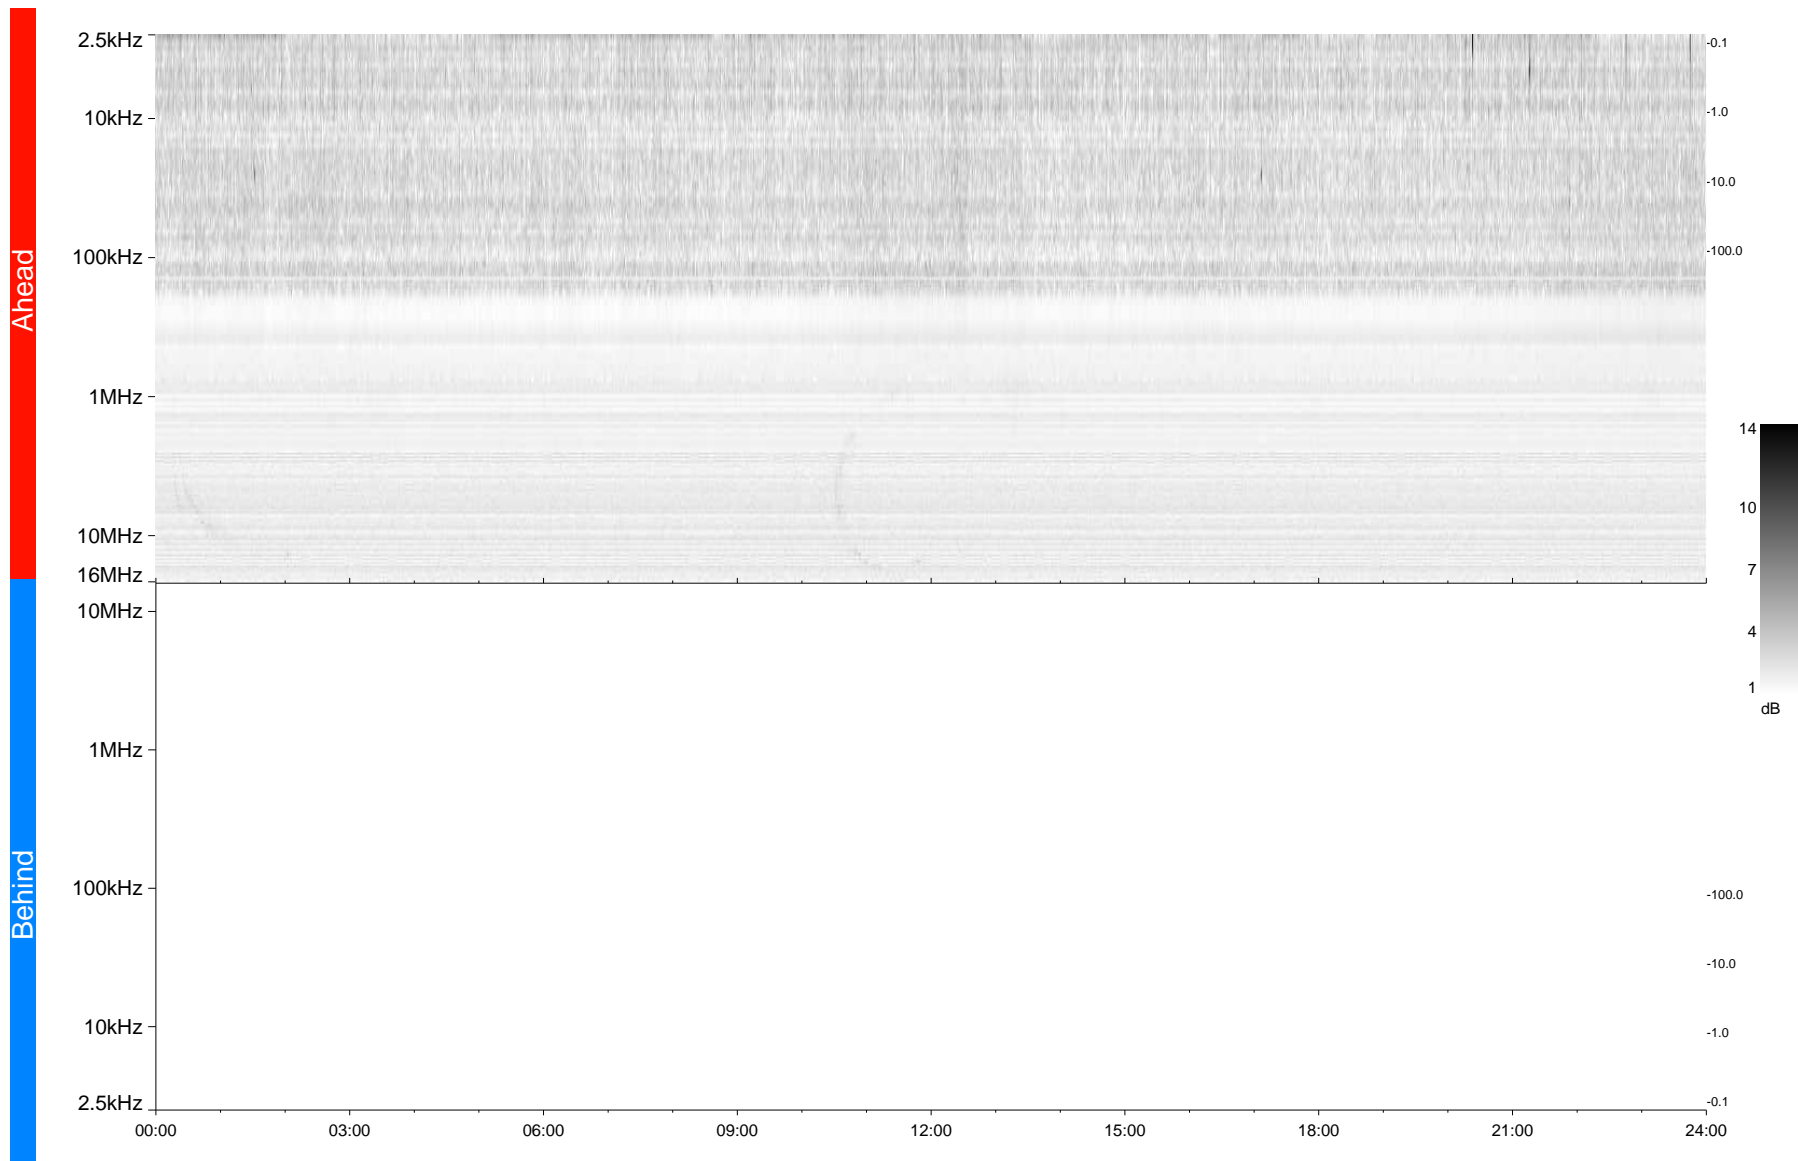

STEREO/WAVES Daily Summary - 28-Mar-2009 (DOY 087)

Ahead source file = swaves_ahead_2009_087_1_04.fin
Ahead PSE Angle = xxx.x

Behind PSE Angle = xxx.x
No Behind source file

Time (UTC)