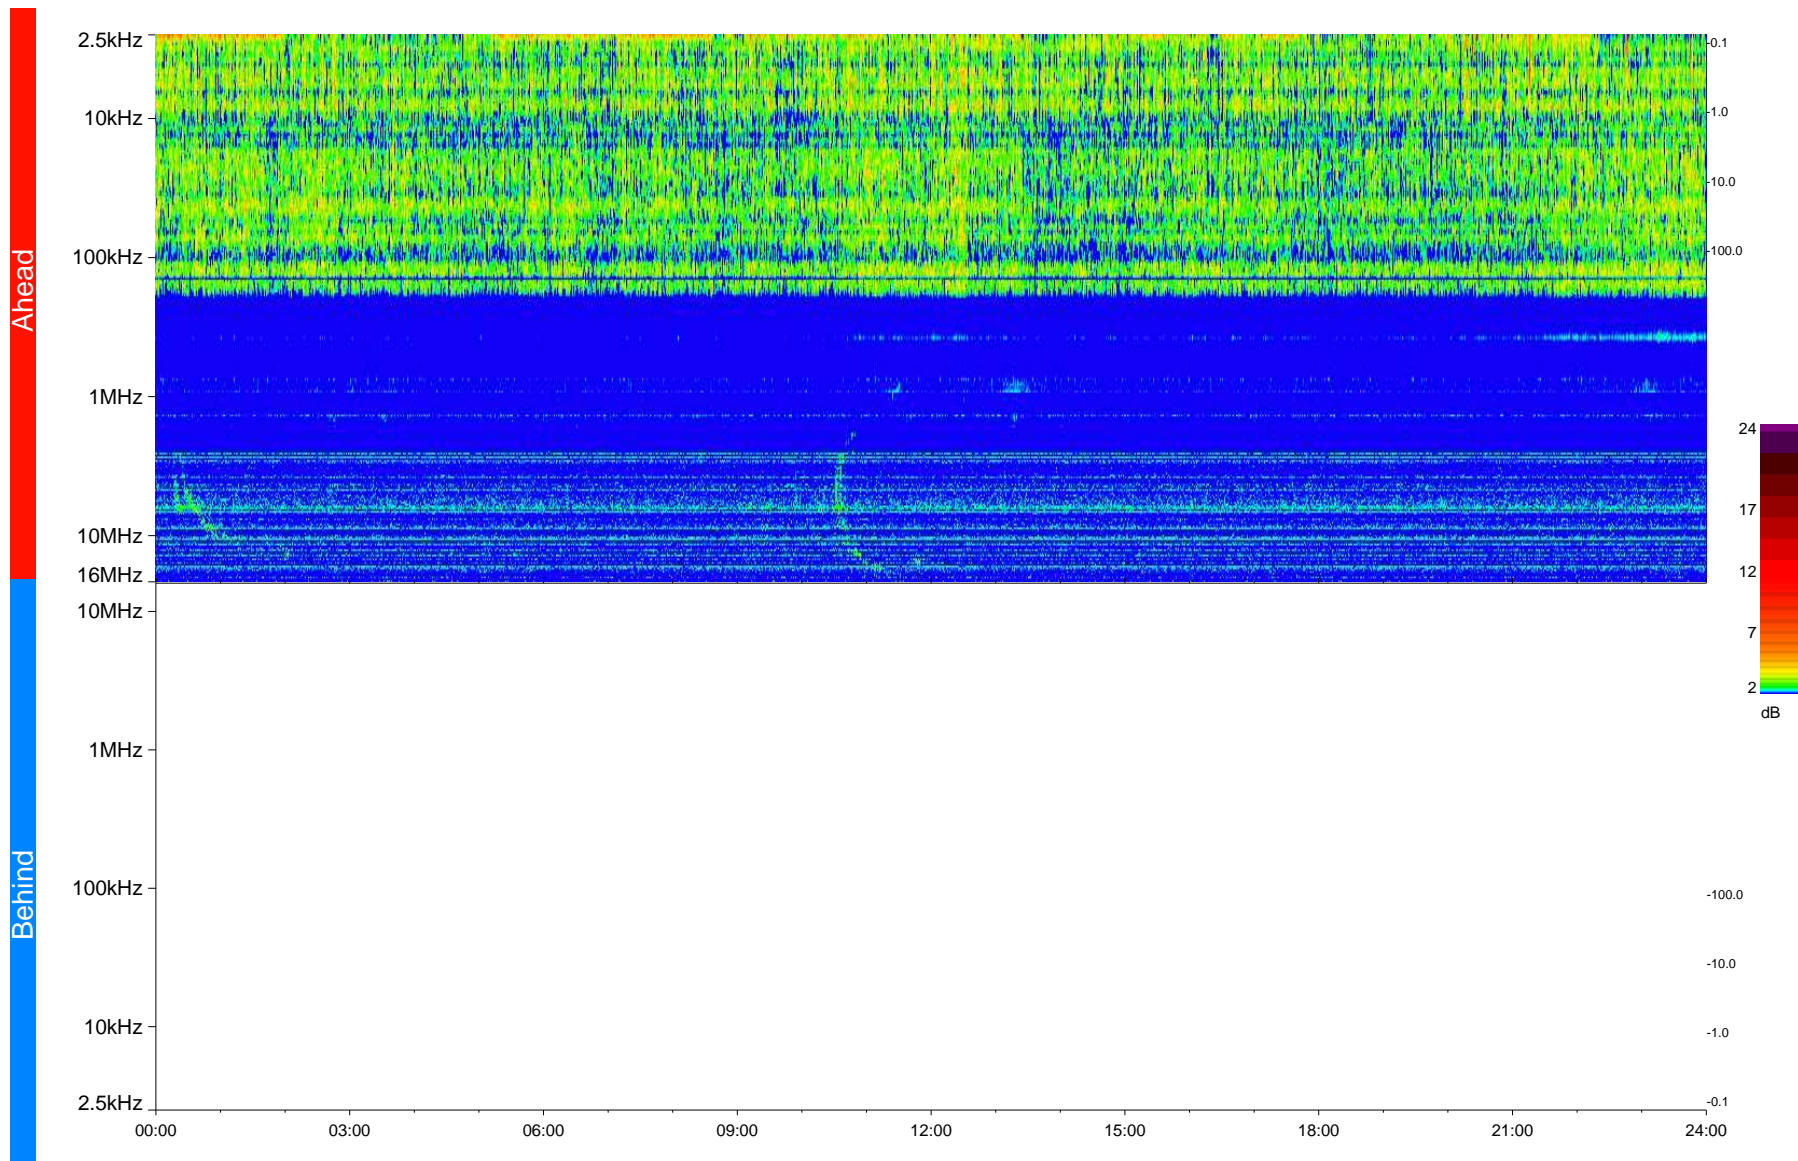

STEREO/WAVES Daily Summary - 28-Mar-2009 (DOY 087)

Ahead source file = swaves_ahead_2009_087_1_04.fin
Ahead PSE Angle = xxx.x

Behind PSE Angle = xxx.x
No Behind source file

Time (UTC)