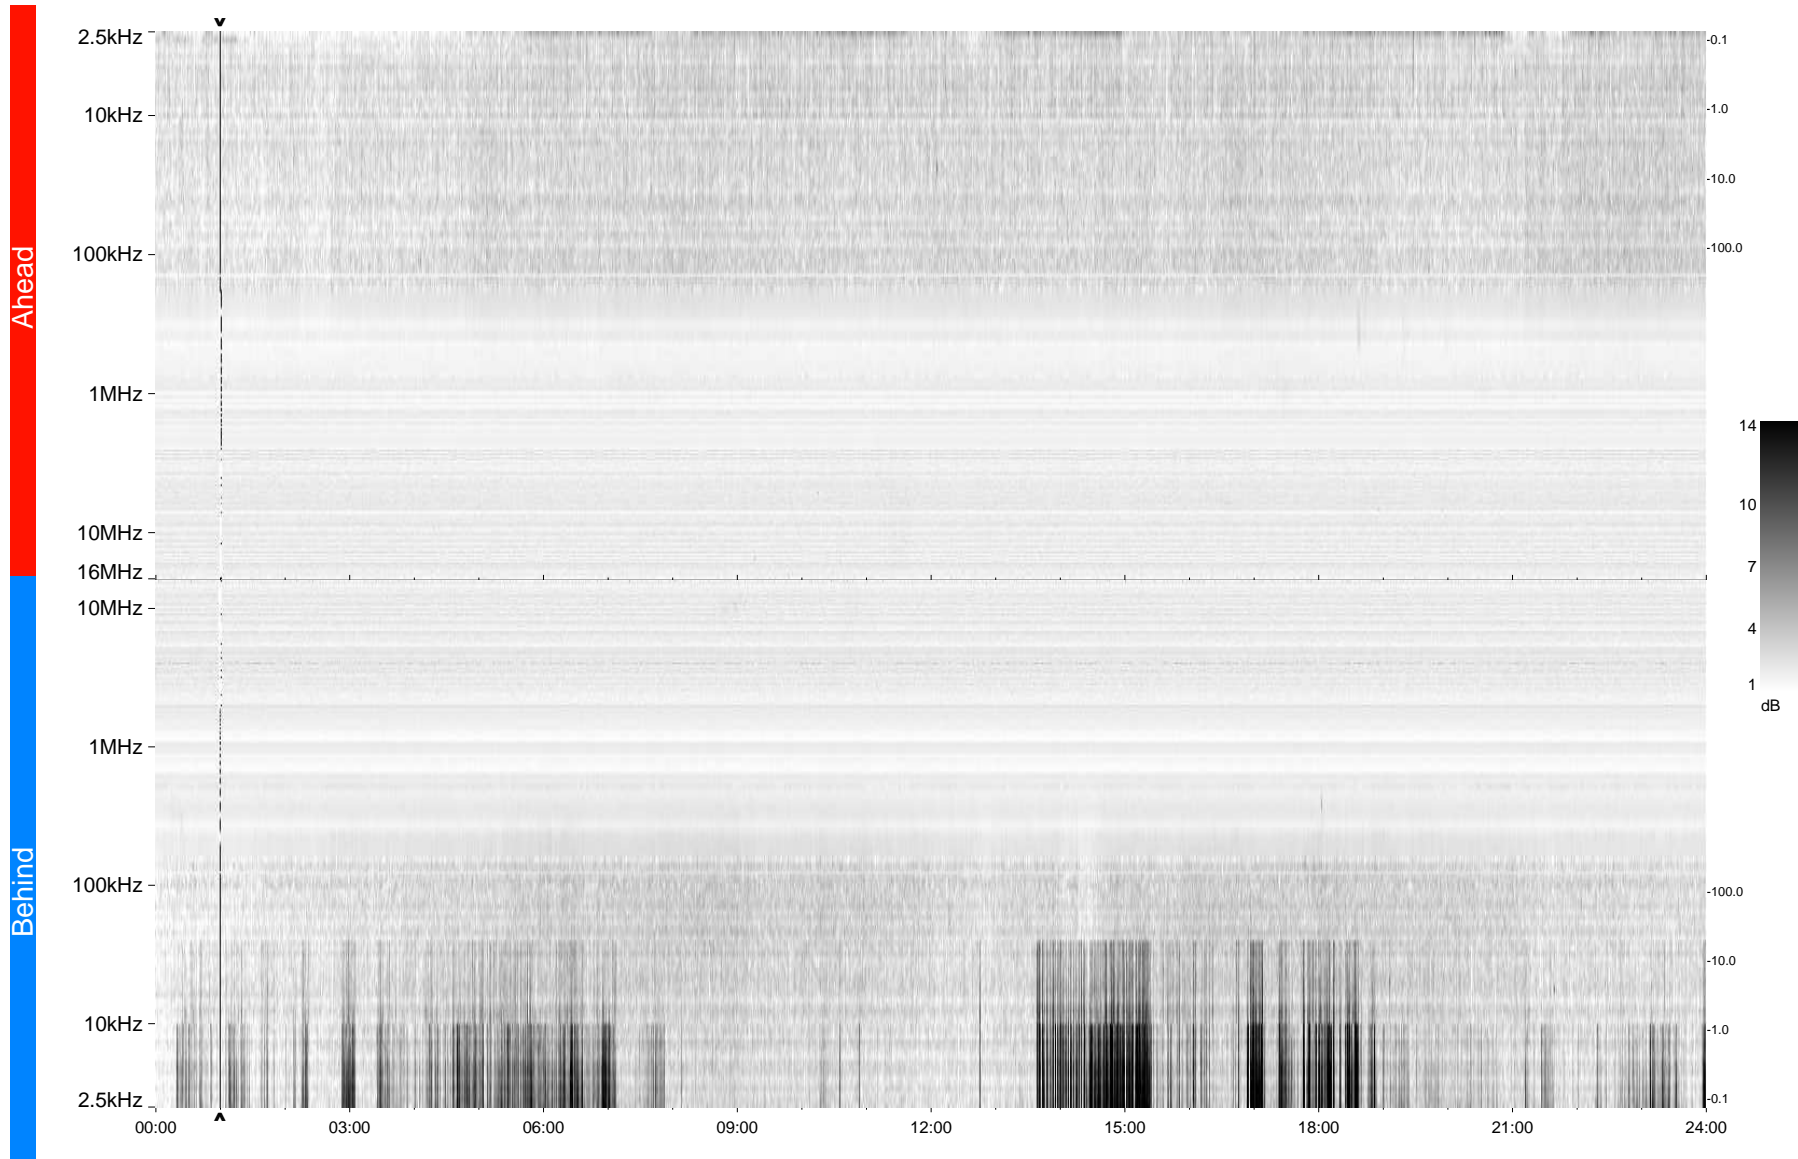

# STEREO/WAVES Daily Summary - 27-Mar-2009 (DOY 086)

Ahead source file = swaves\_ahead\_2009\_086\_1\_04.fin  
Ahead PSE Angle = xxx.x

Behind PSE Angle = xxx.x  
Behind source file = swaves\_behind\_2009\_086\_1\_04.fin

Time (UTC)