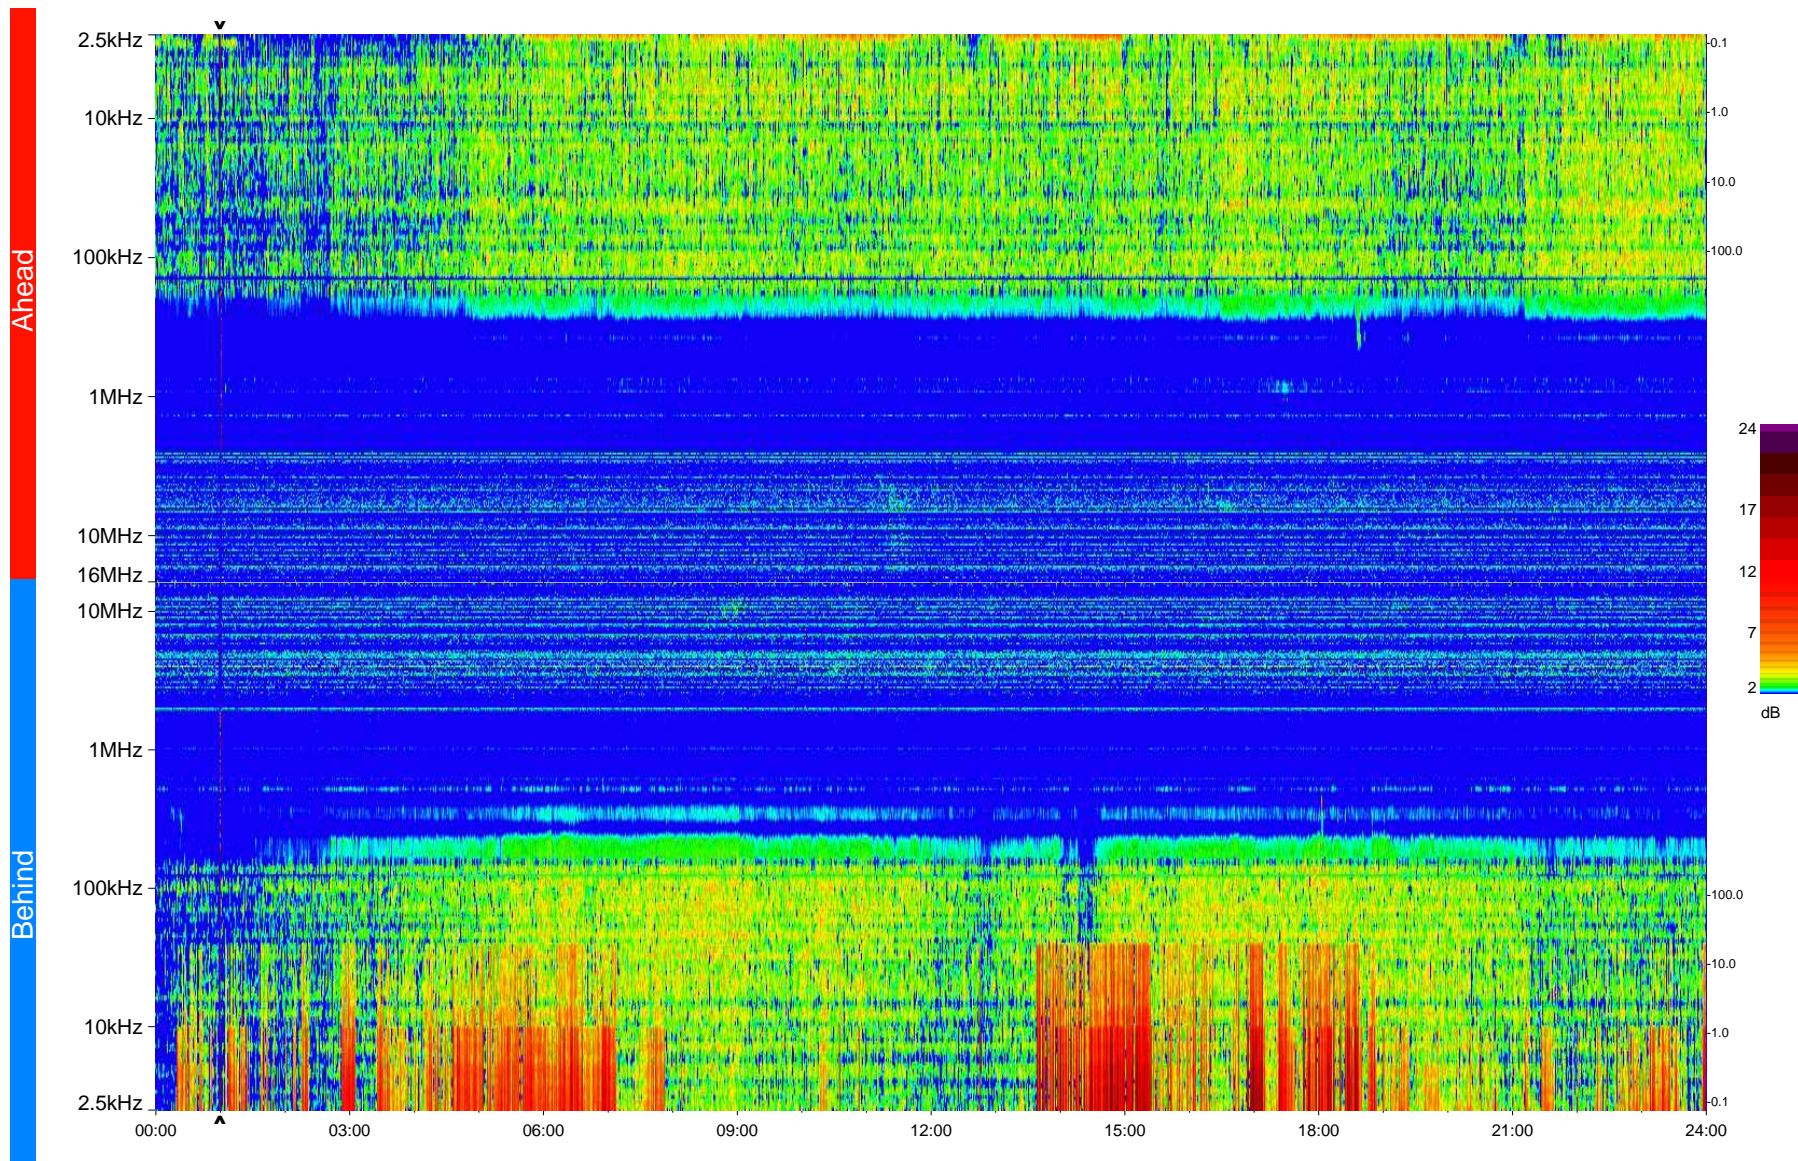

# STEREO/WAVES Daily Summary - 27-Mar-2009 (DOY 086)

Ahead source file = swaves\_ahead\_2009\_086\_1\_04.fin  
Ahead PSE Angle = xxx.x

Behind PSE Angle = xxx.x  
Behind source file = swaves\_behind\_2009\_086\_1\_04.fin

Time (UTC)