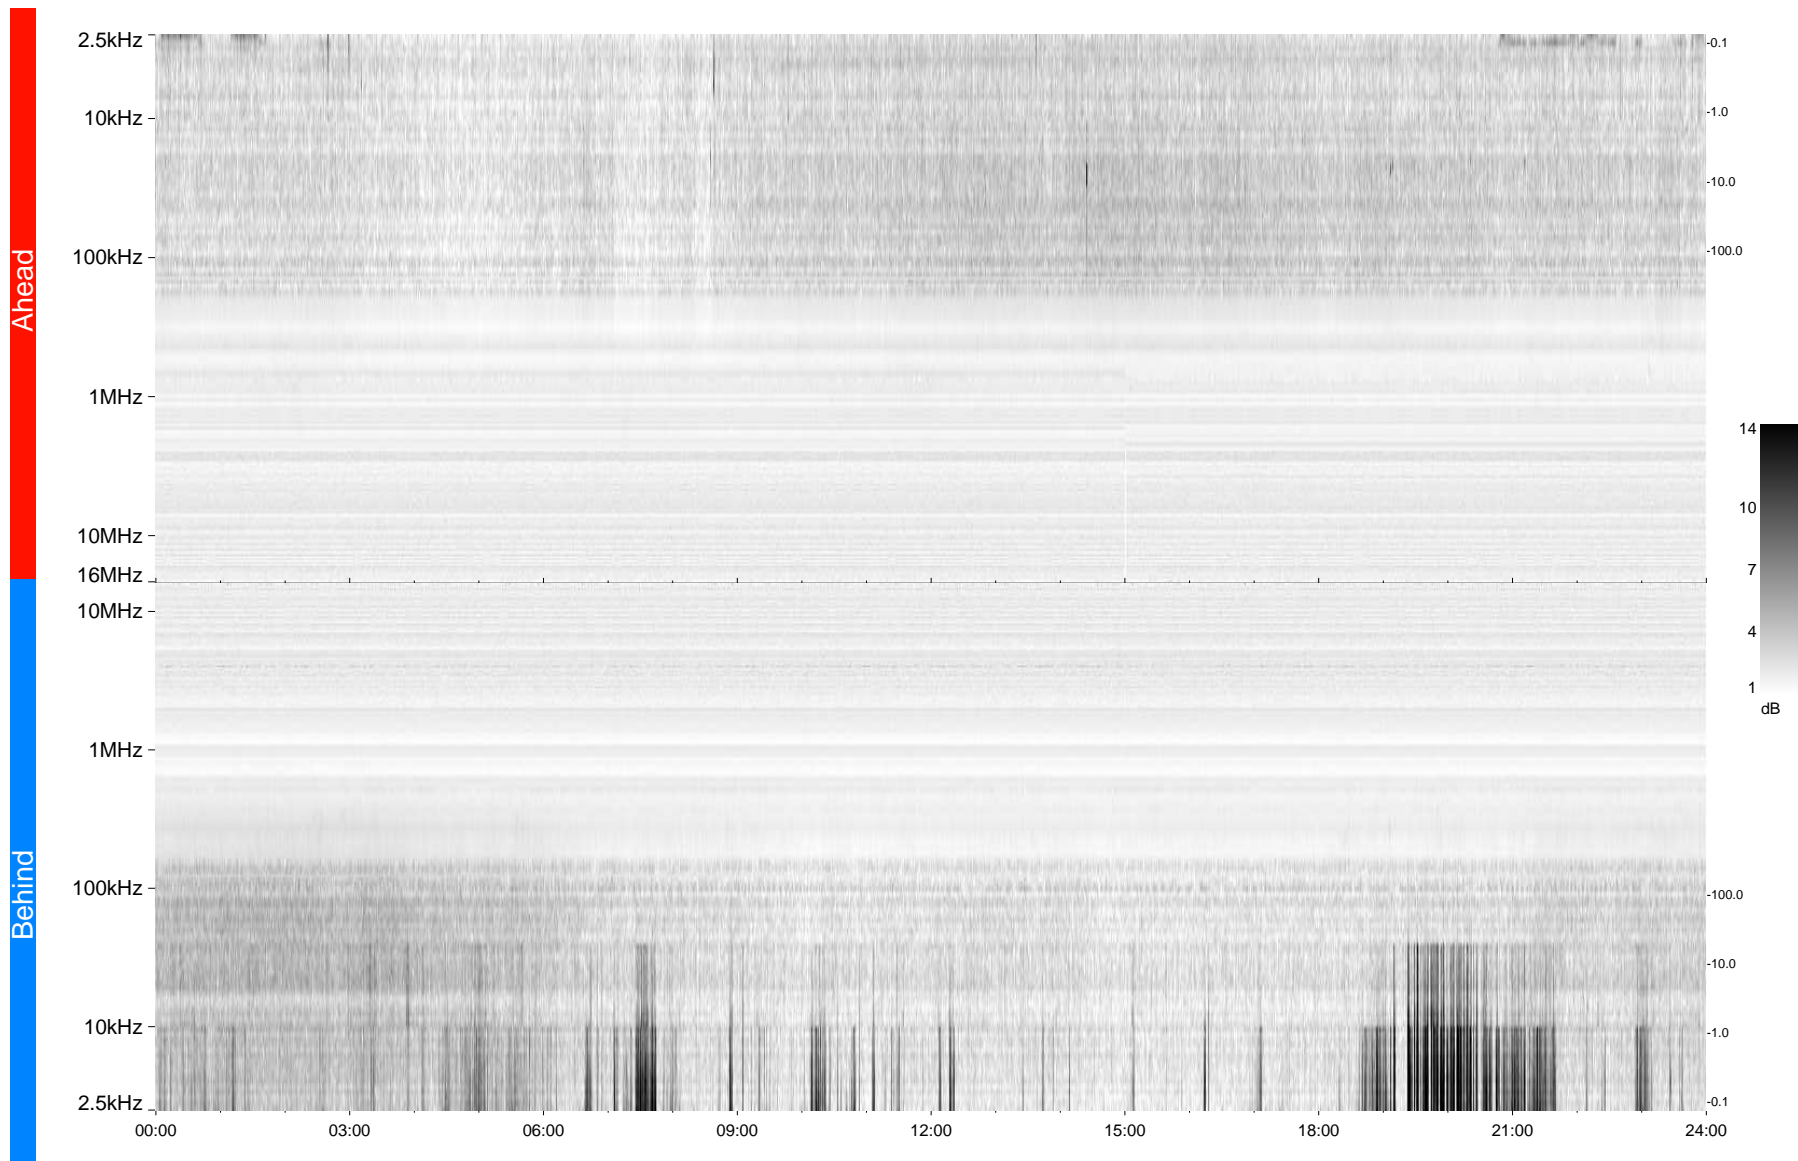

STEREO/WAVES Daily Summary - 26-Mar-2009 (DOY 085)

Ahead source file = swaves_ahead_2009_085_1_04.fin
Ahead PSE Angle = xxx.x

Behind PSE Angle = xxx.x
Behind source file = swaves_behind_2009_085_1_04.fin

Time (UTC)