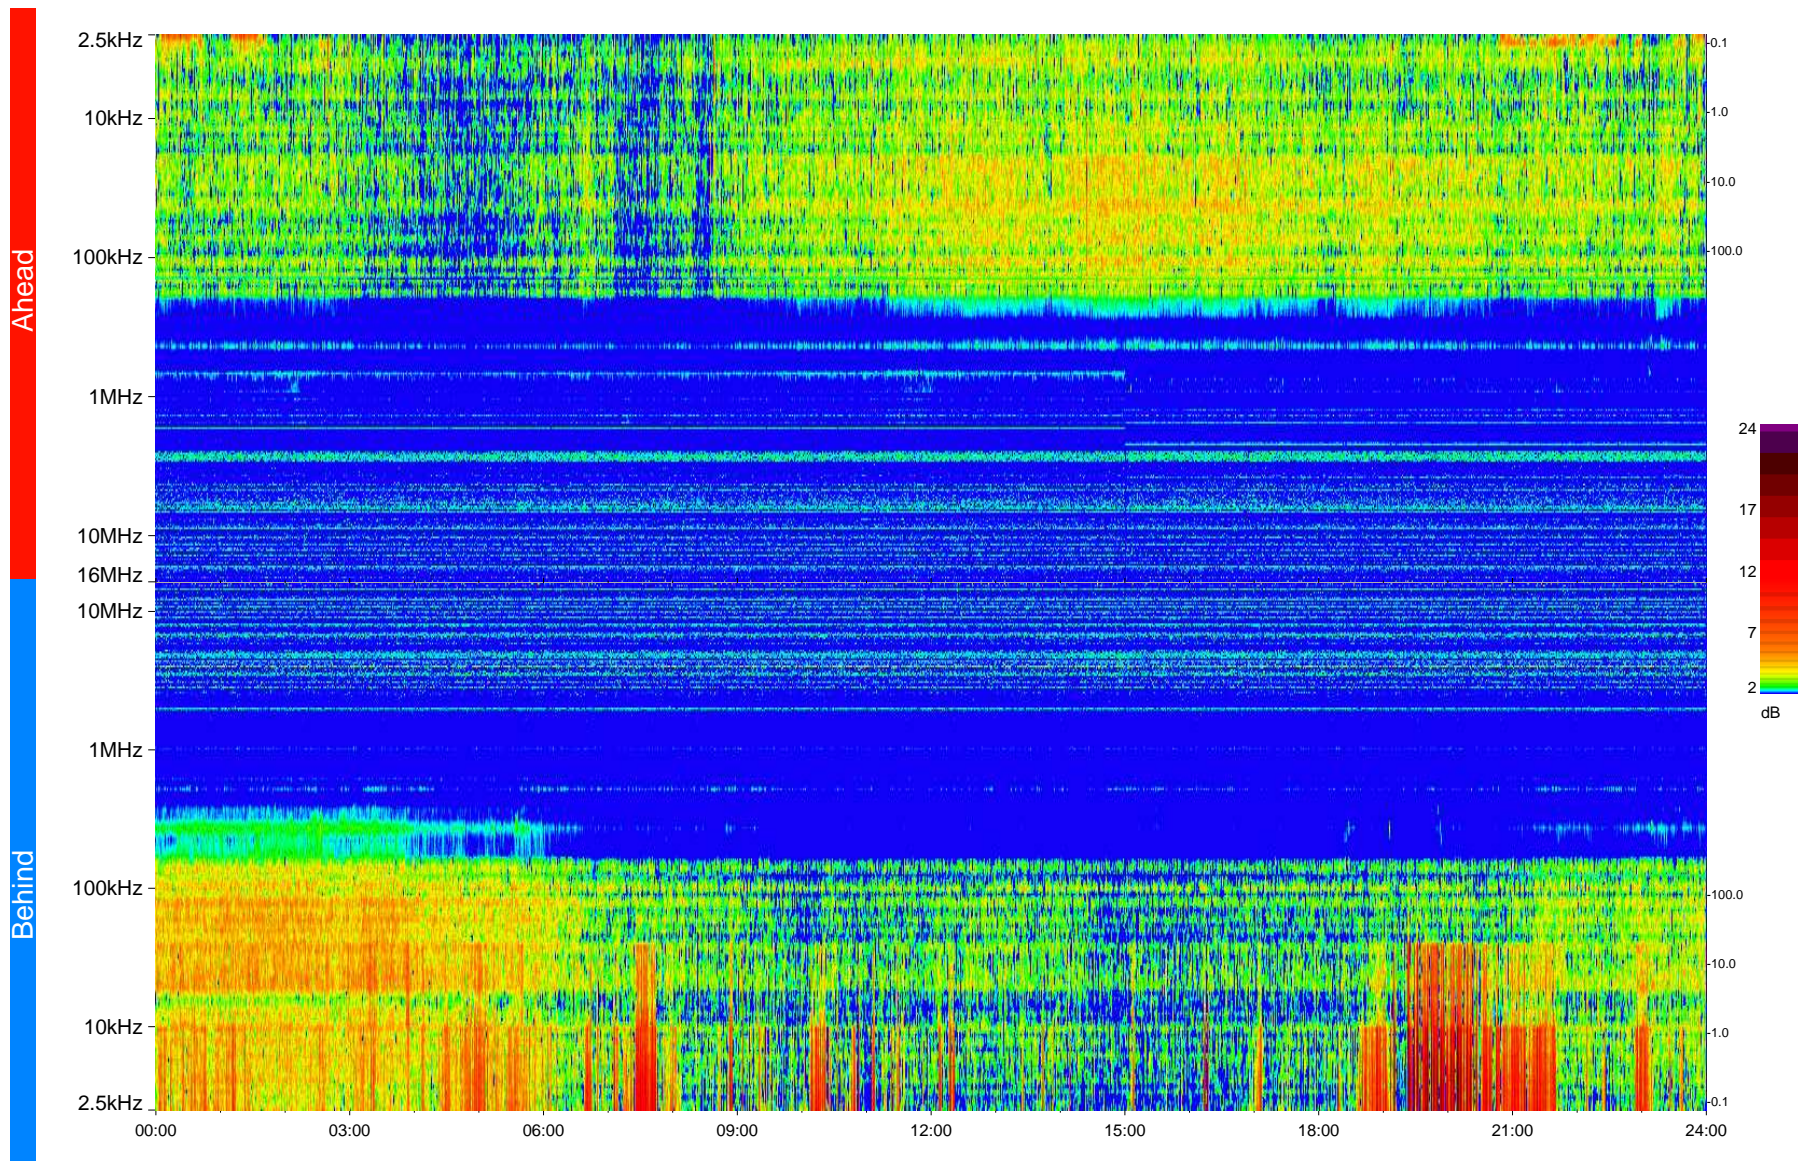

STEREO/WAVES Daily Summary - 26-Mar-2009 (DOY 085)

Ahead source file = swaves_ahead_2009_085_1_04.fin
Ahead PSE Angle = xxx.x

Behind PSE Angle = xxx.x
Behind source file = swaves_behind_2009_085_1_04.fin

Time (UTC)