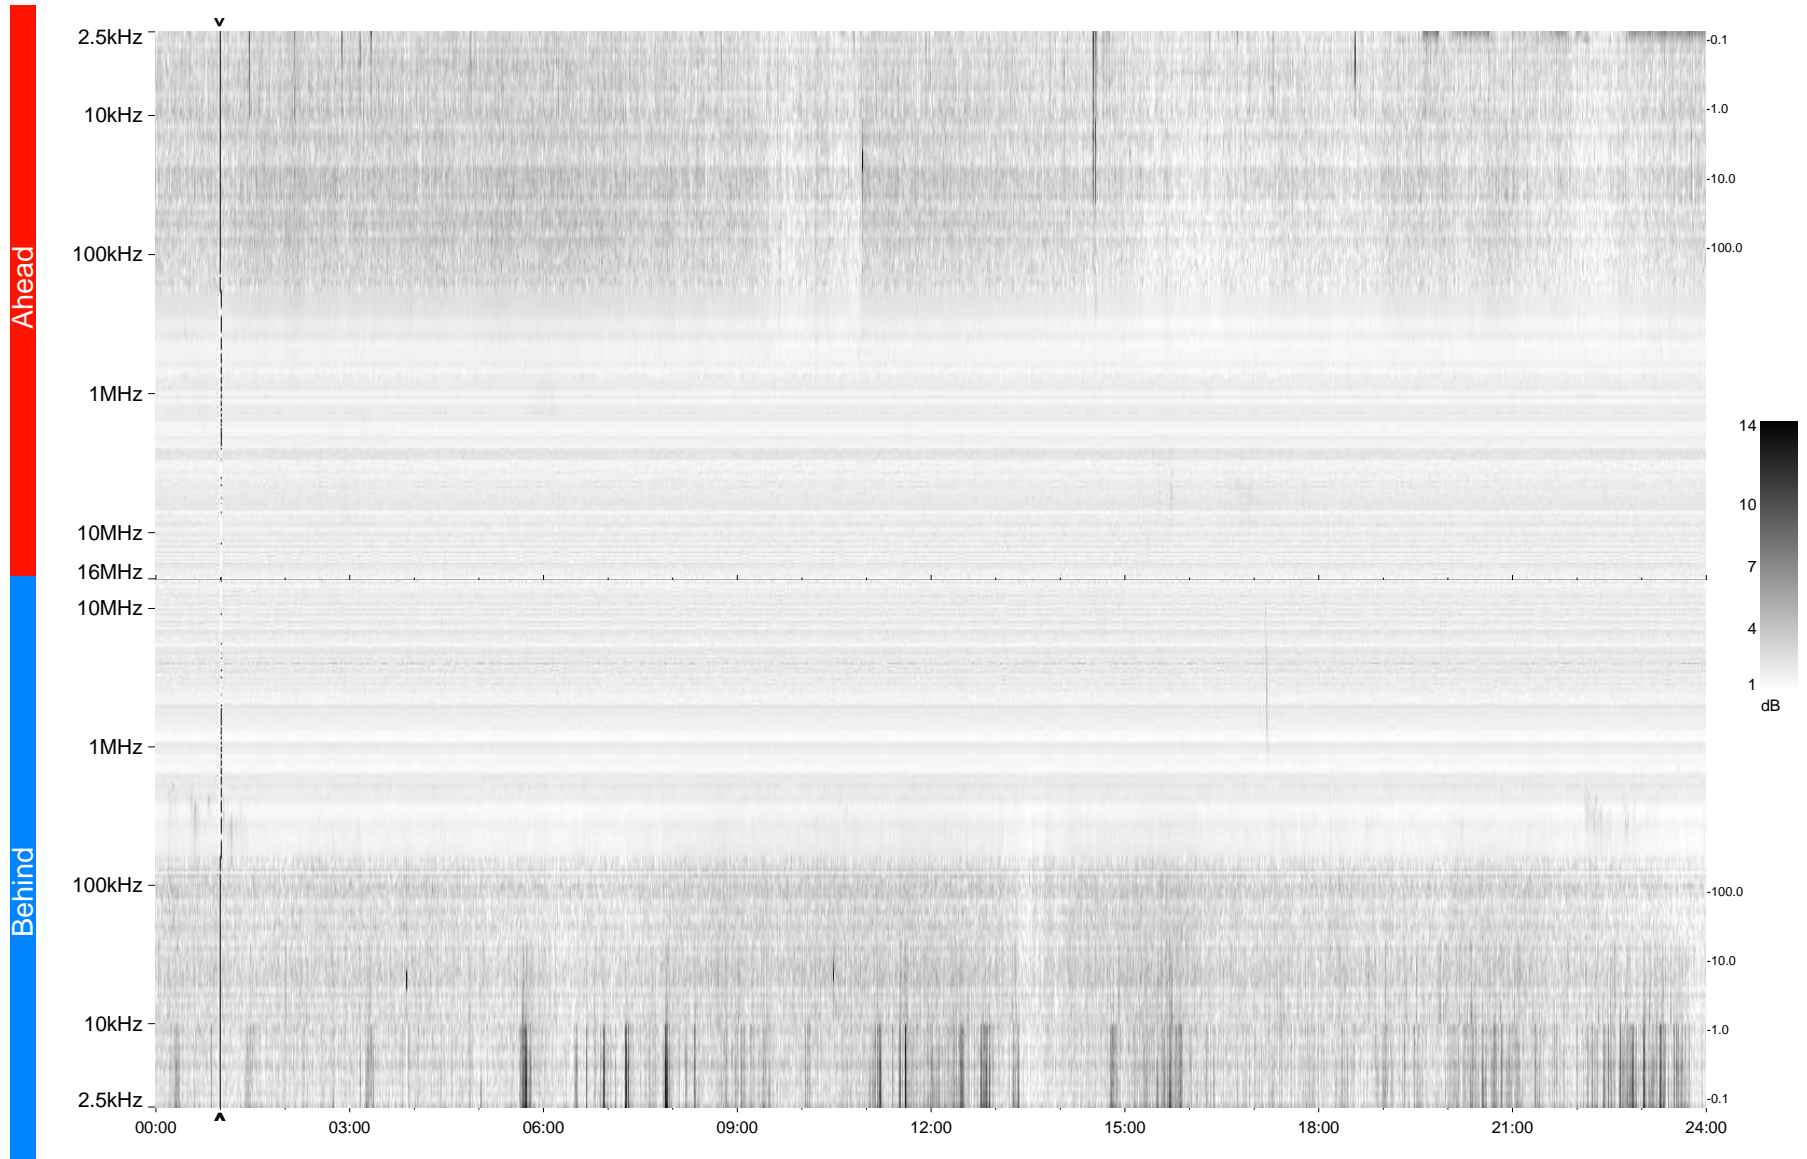

STEREO/WAVES Daily Summary - 25-Mar-2009 (DOY 084)

Ahead source file = swaves_ahead_2009_084_1_04.fin
Ahead PSE Angle = xxx.x

Behind PSE Angle = xxx.x
Behind source file = swaves_behind_2009_084_1_04.fin

Time (UTC)