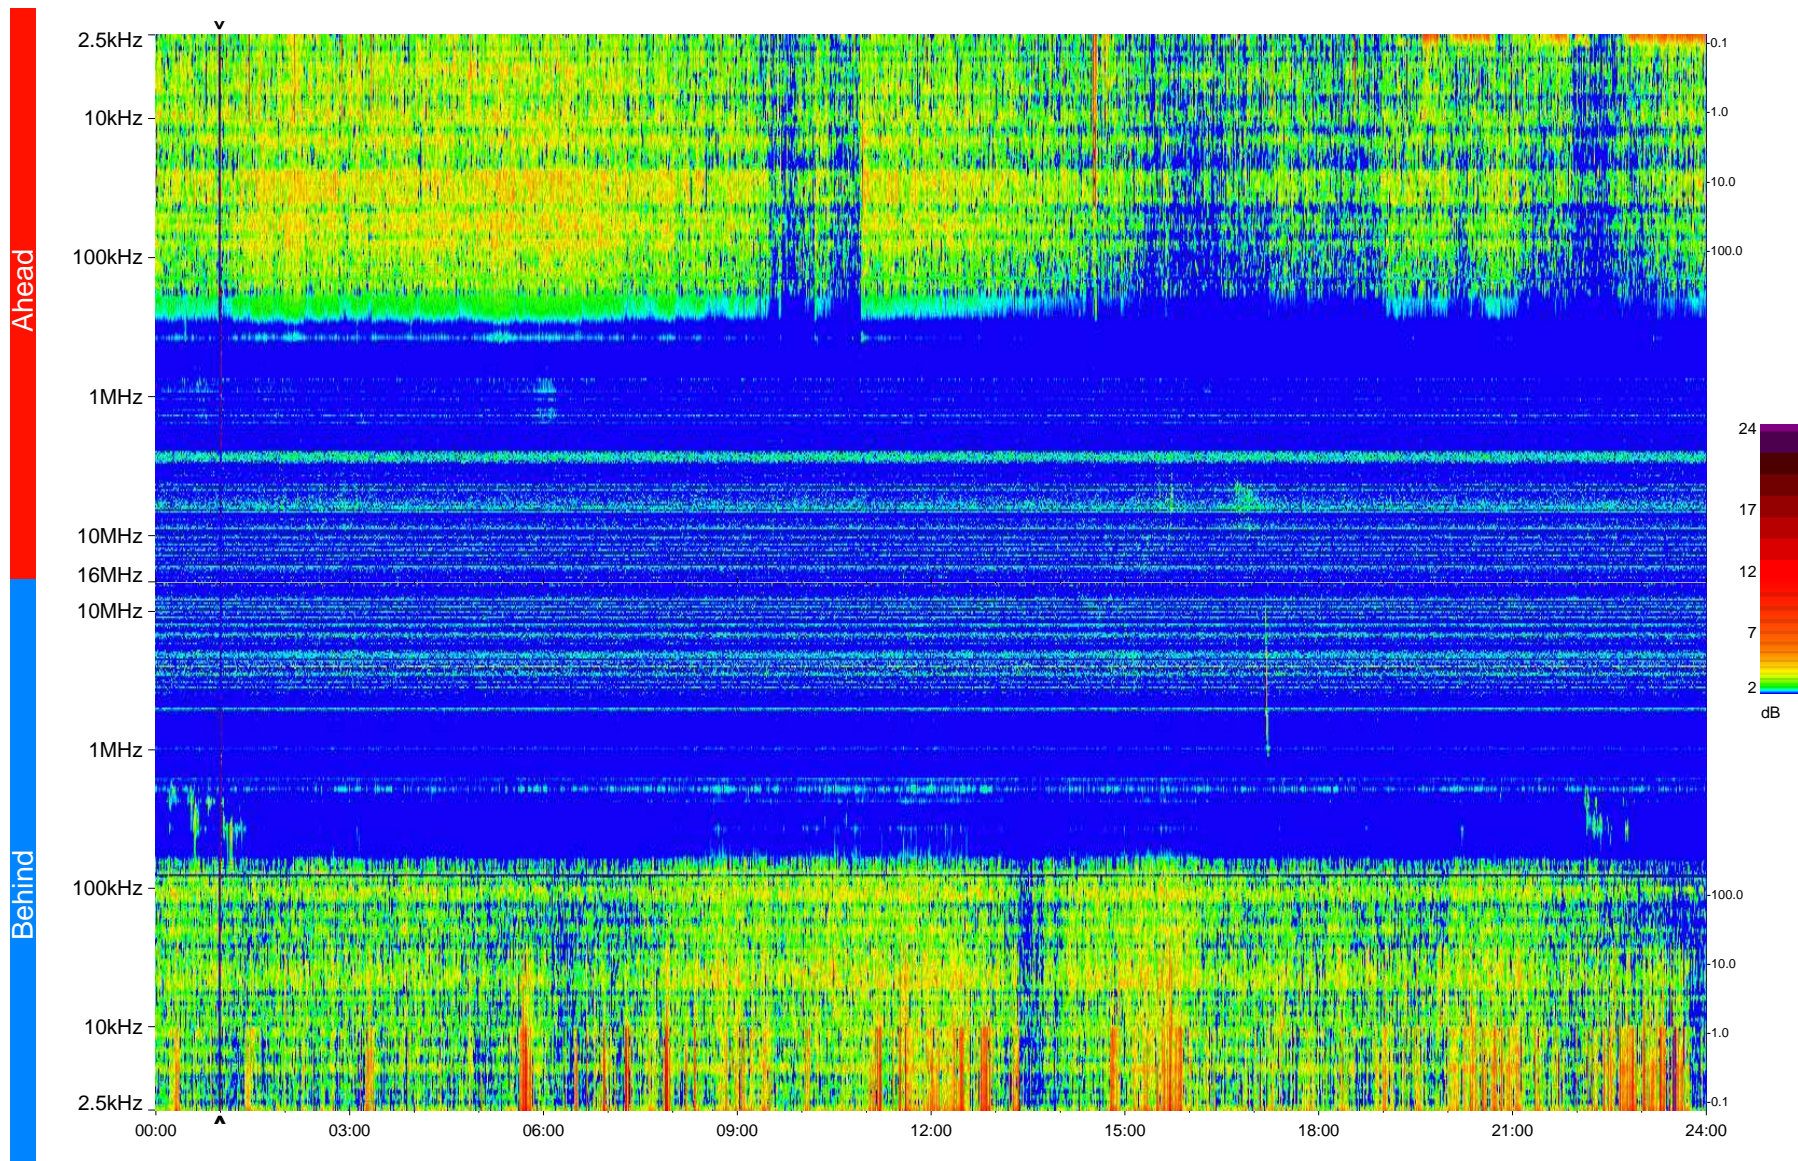

STEREO/WAVES Daily Summary - 25-Mar-2009 (DOY 084)

Ahead source file = swaves_ahead_2009_084_1_04.fin
Ahead PSE Angle = xxx.x

Behind PSE Angle = xxx.x
Behind source file = swaves_behind_2009_084_1_04.fin

Time (UTC)