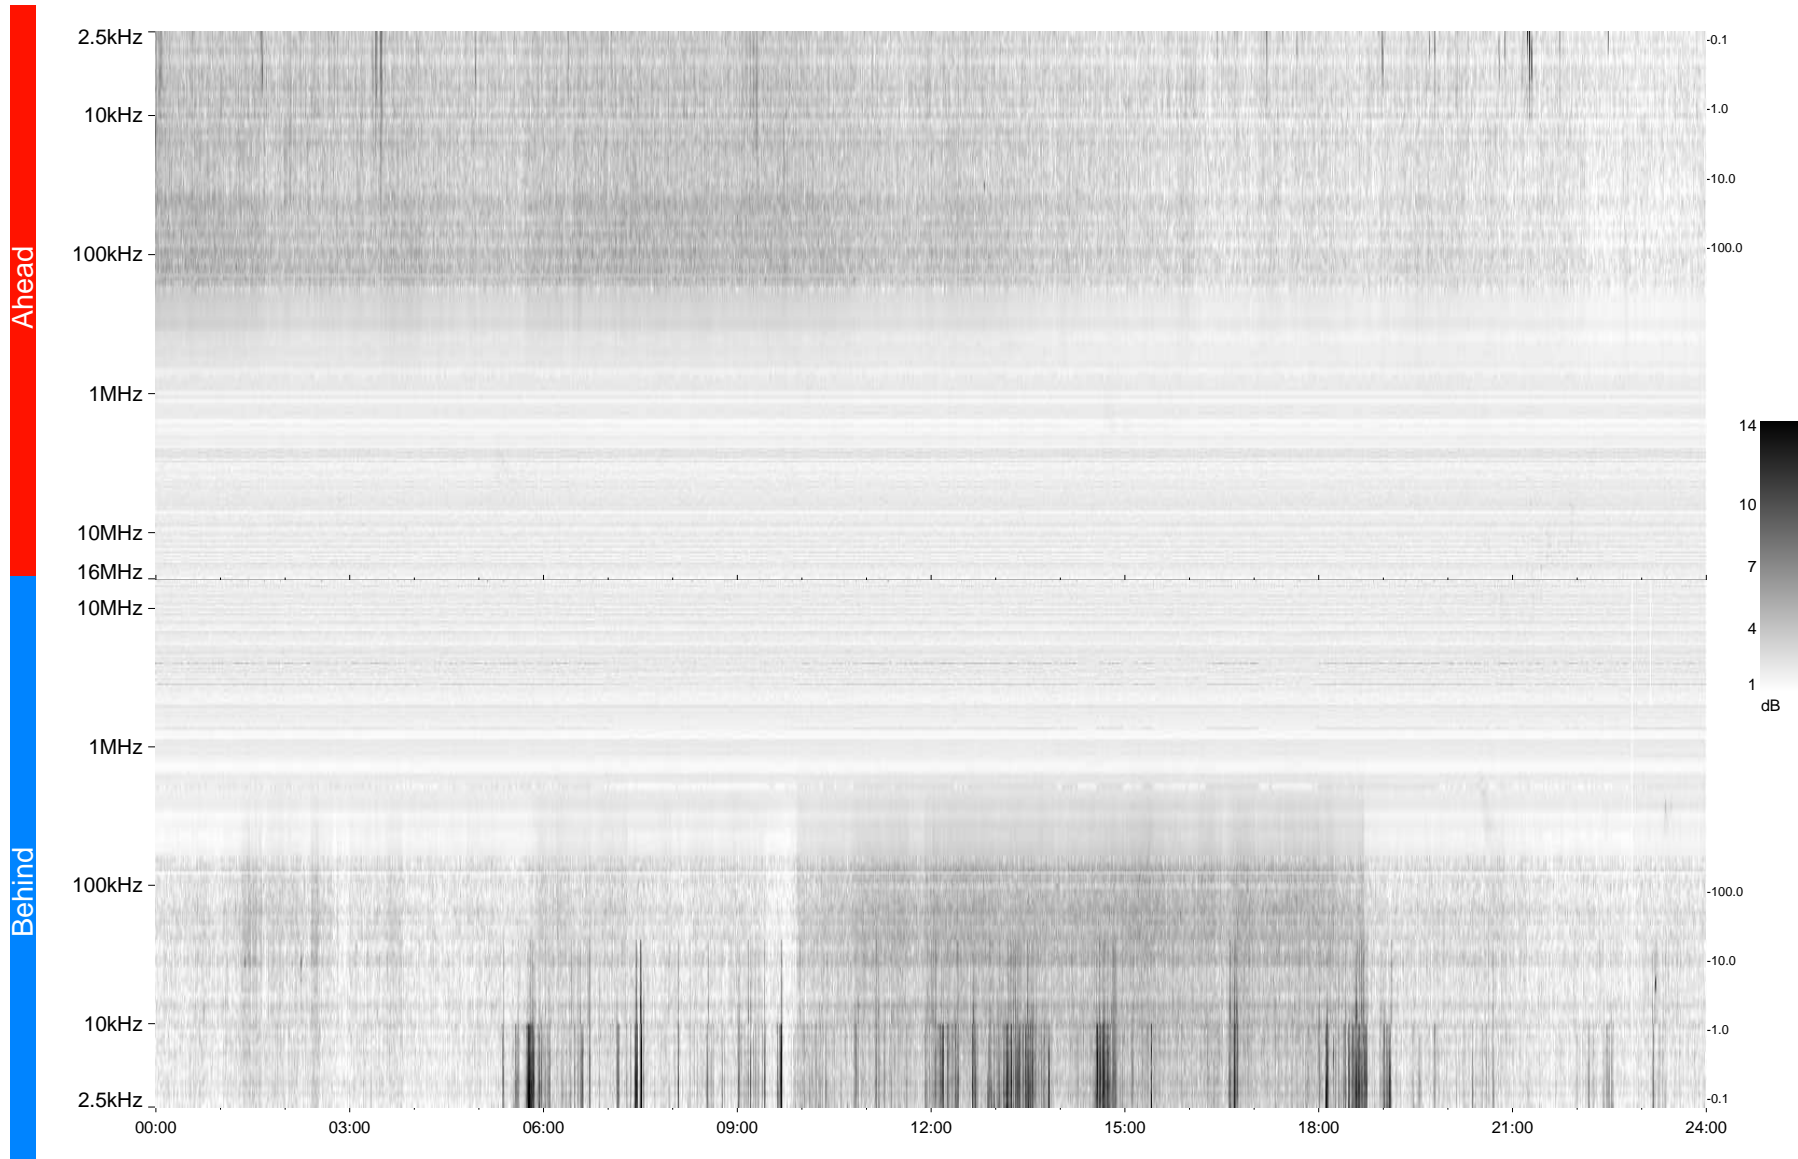

STEREO/WAVES Daily Summary - 24-Mar-2009 (DOY 083)

Ahead source file = swaves_ahead_2009_083_1_04.fin
Ahead PSE Angle = xxx.x

Behind PSE Angle = xxx.x
Behind source file = swaves_behind_2009_083_1_04.fin

Time (UTC)