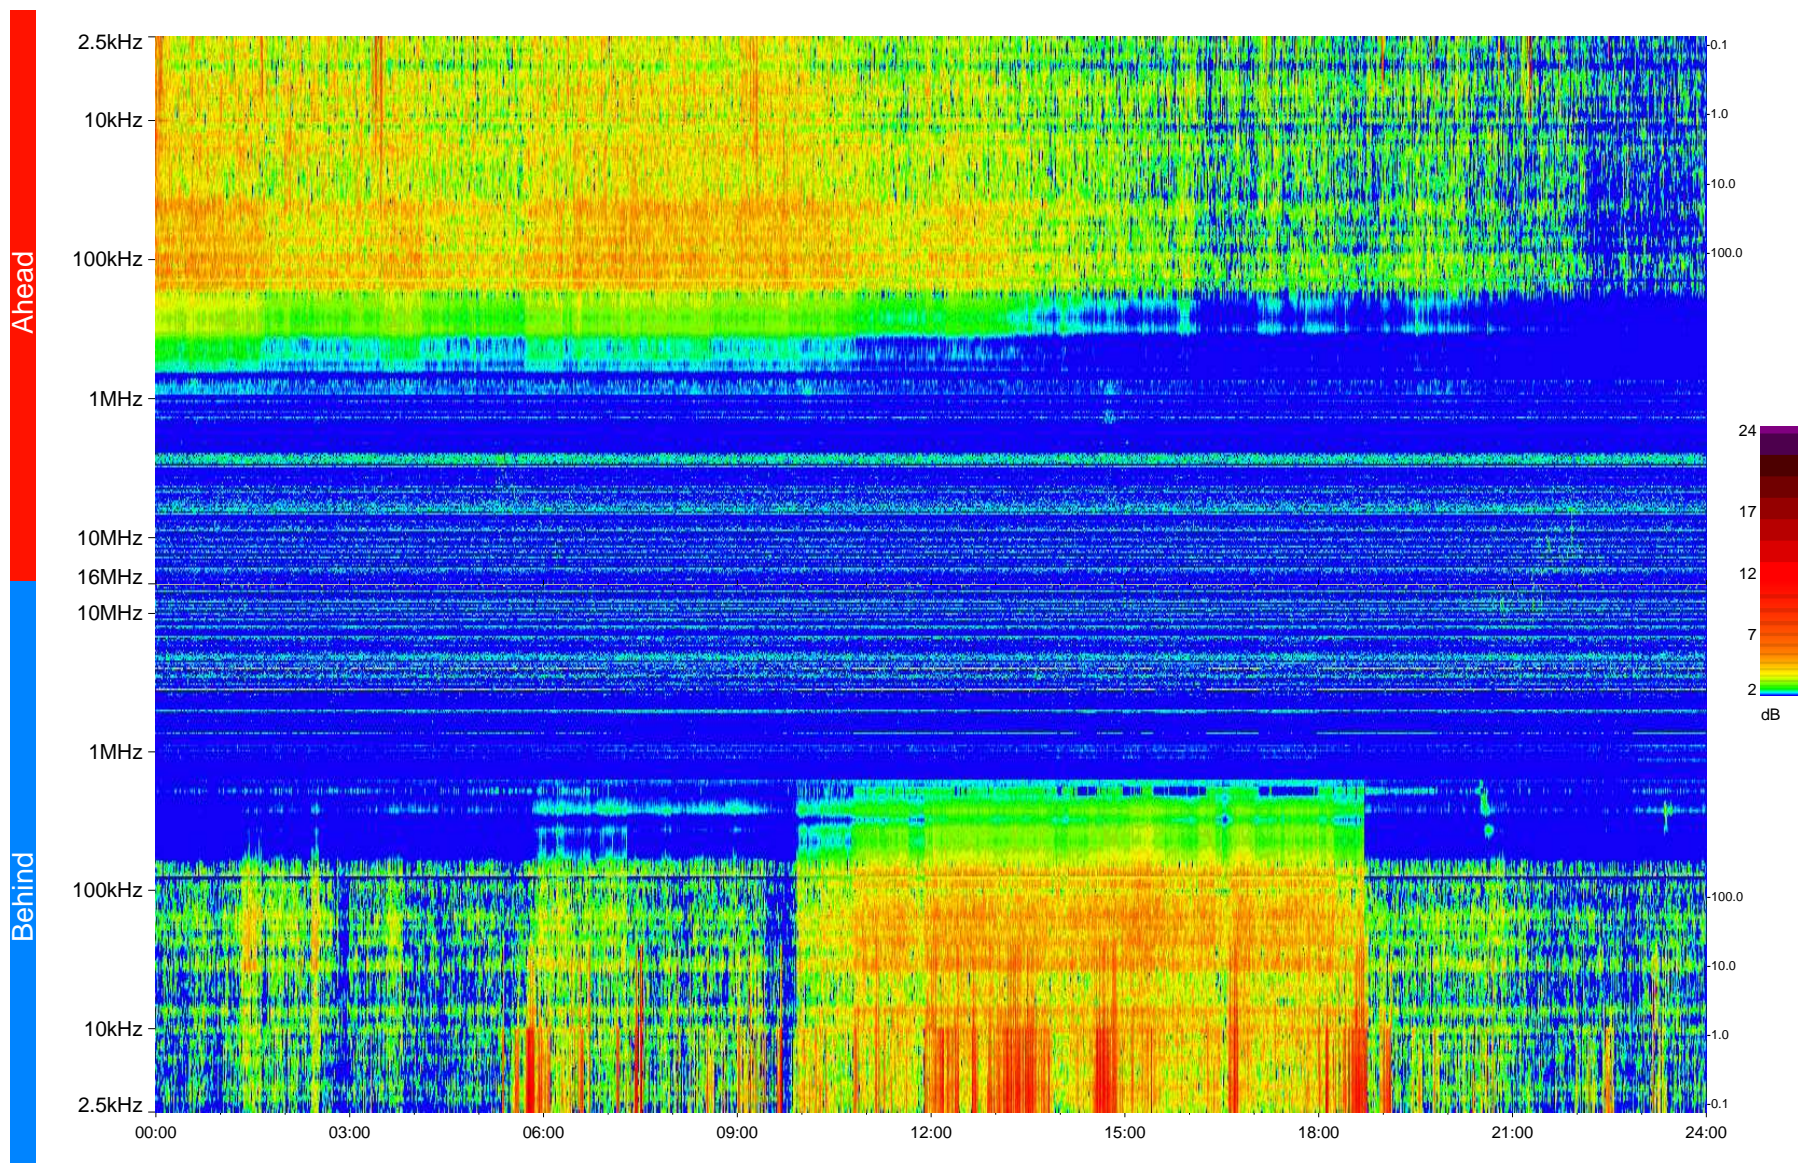

STEREO/WAVES Daily Summary - 24-Mar-2009 (DOY 083)

Ahead source file = swaves_ahead_2009_083_1_04.fin
Ahead PSE Angle = xxx.x

Behind PSE Angle = xxx.x
Behind source file = swaves_behind_2009_083_1_04.fin

Time (UTC)