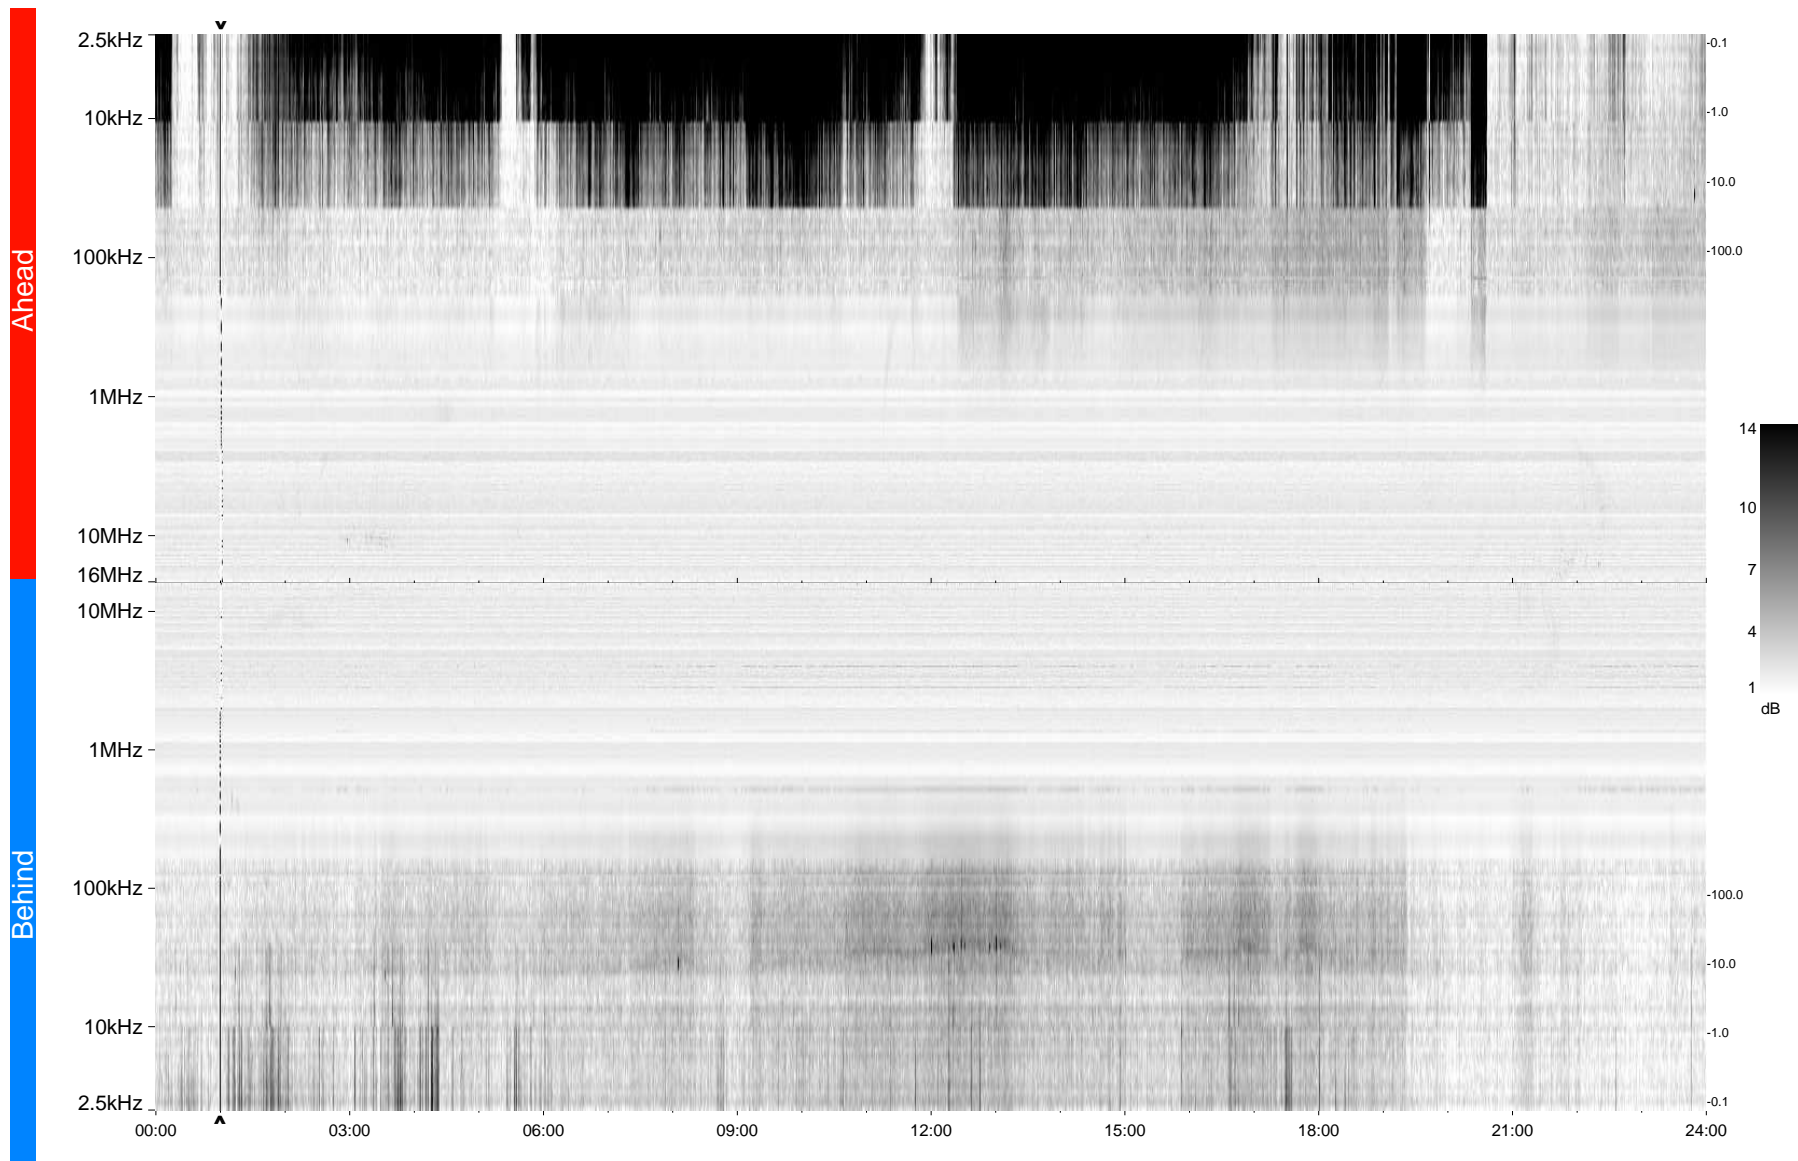

STEREO/WAVES Daily Summary - 23-Mar-2009 (DOY 082)

Ahead source file = swaves_ahead_2009_082_1_04.fin
Ahead PSE Angle = xxx.x

Behind PSE Angle = xxx.x
Behind source file = swaves_behind_2009_082_1_04.fin

Time (UTC)