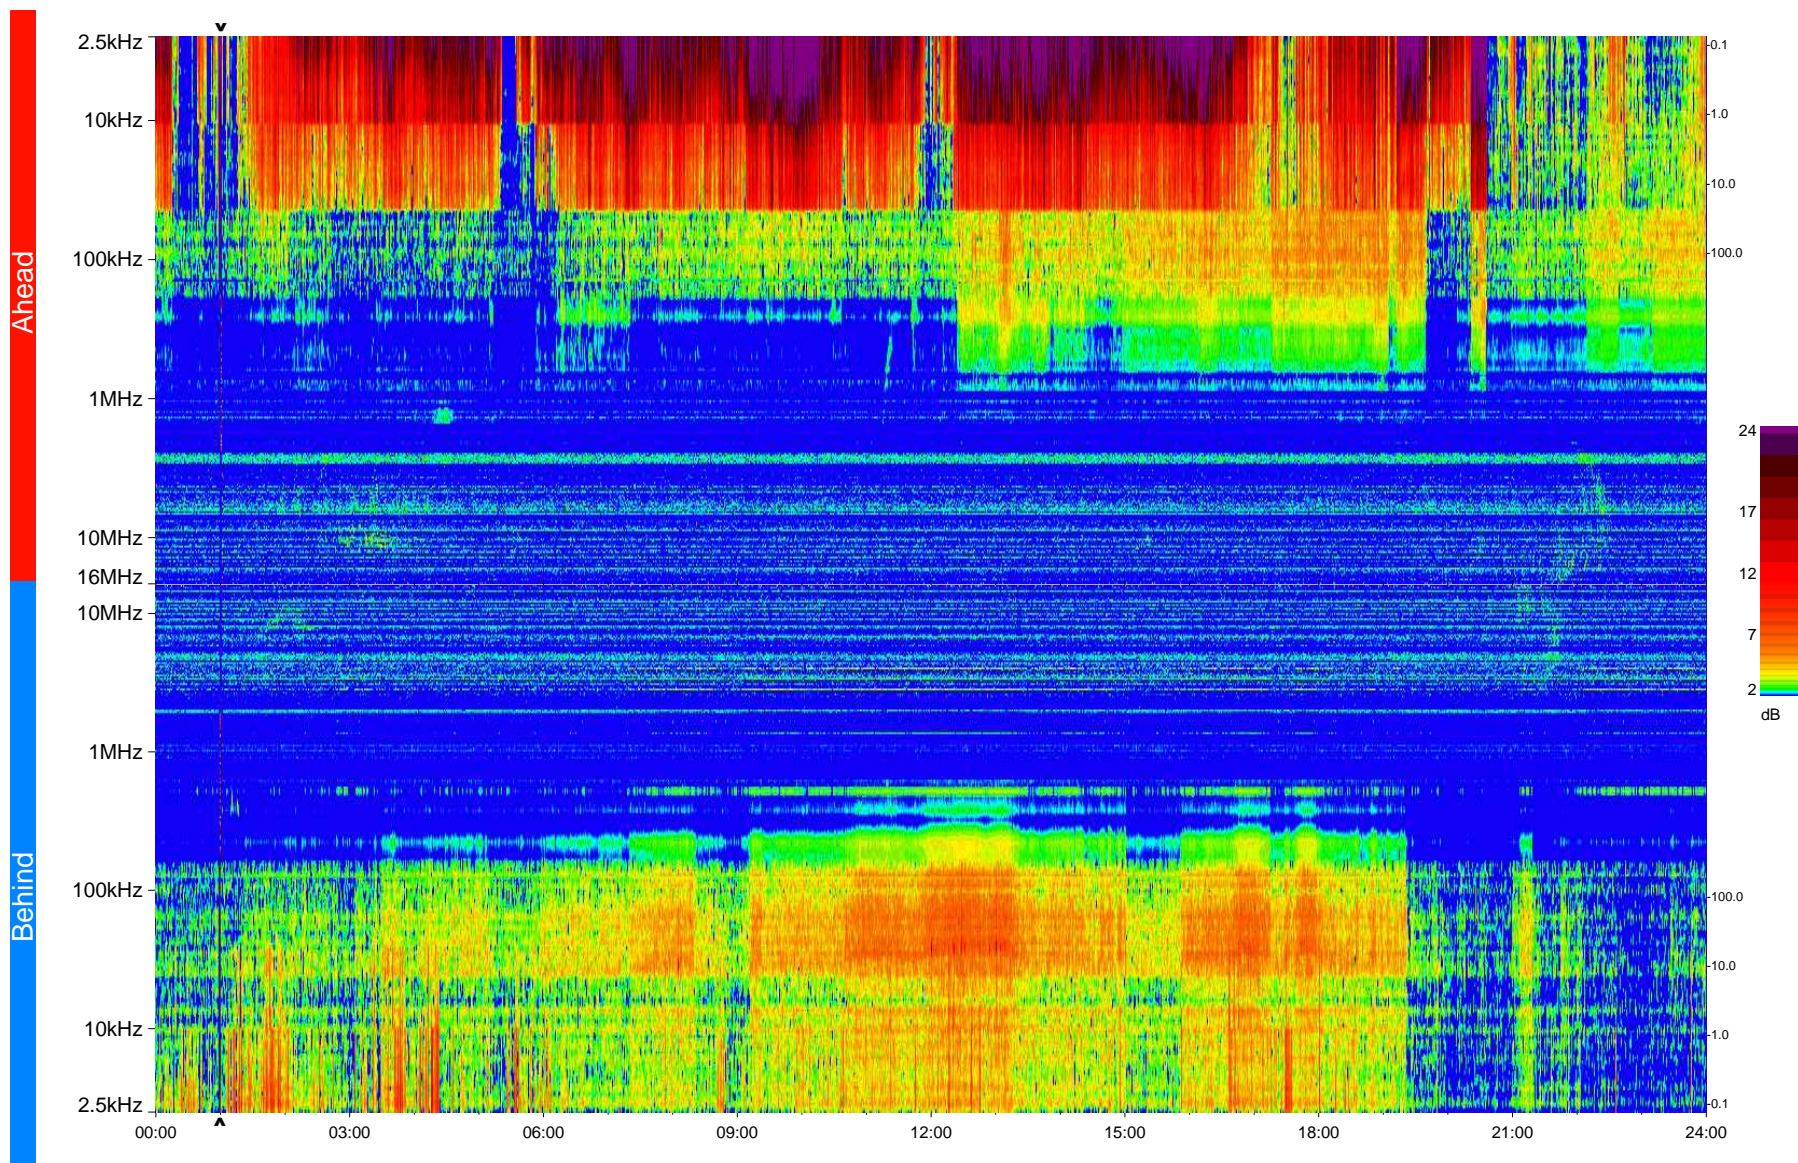

STEREO/WAVES Daily Summary - 23-Mar-2009 (DOY 082)

Ahead source file = swaves_ahead_2009_082_1_04.fin
Ahead PSE Angle = xxx.x

Behind PSE Angle = xxx.x
Behind source file = swaves_behind_2009_082_1_04.fin

Time (UTC)