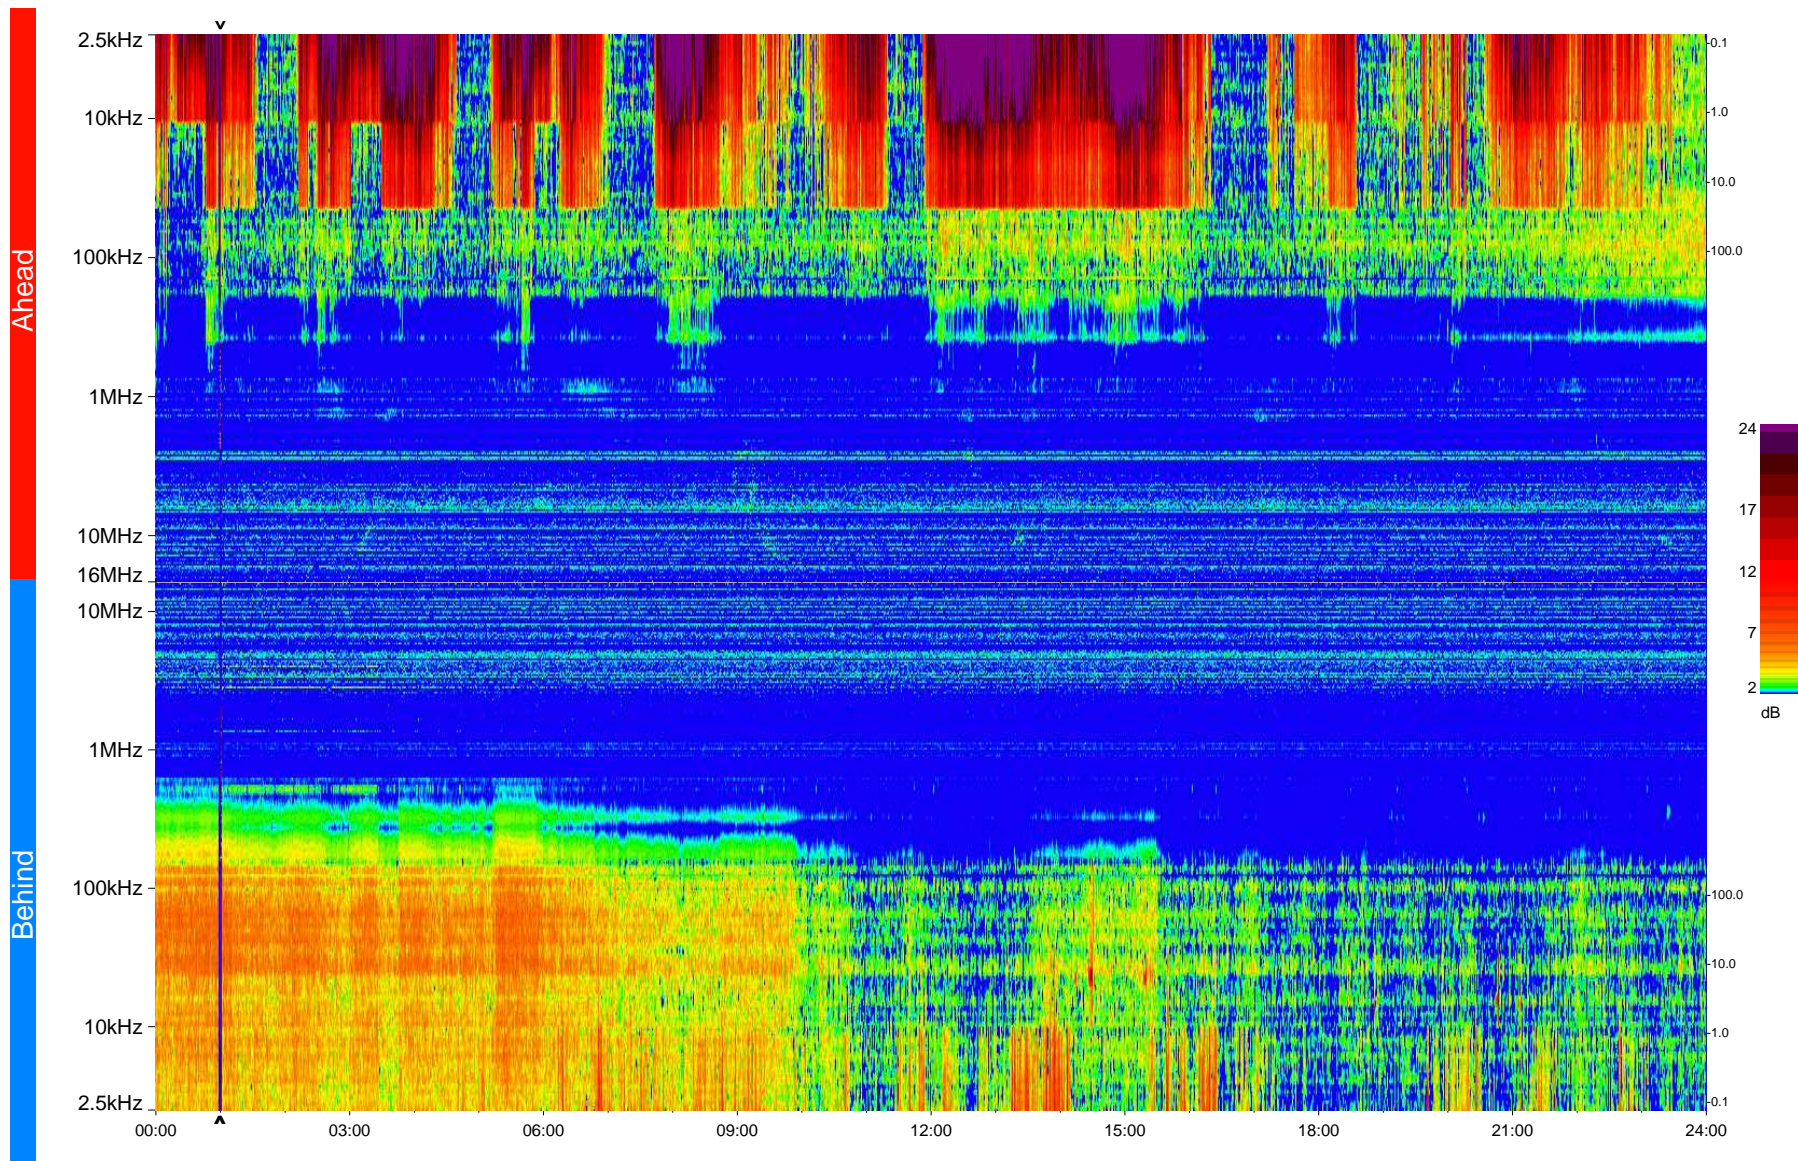

STEREO/WAVES Daily Summary - 21-Mar-2009 (DOY 080)

Ahead source file = swaves_ahead_2009_080_1_04.fin
Ahead PSE Angle = xxx.x

Behind PSE Angle = xxx.x
Behind source file = swaves_behind_2009_080_1_04.fin

Time (UTC)