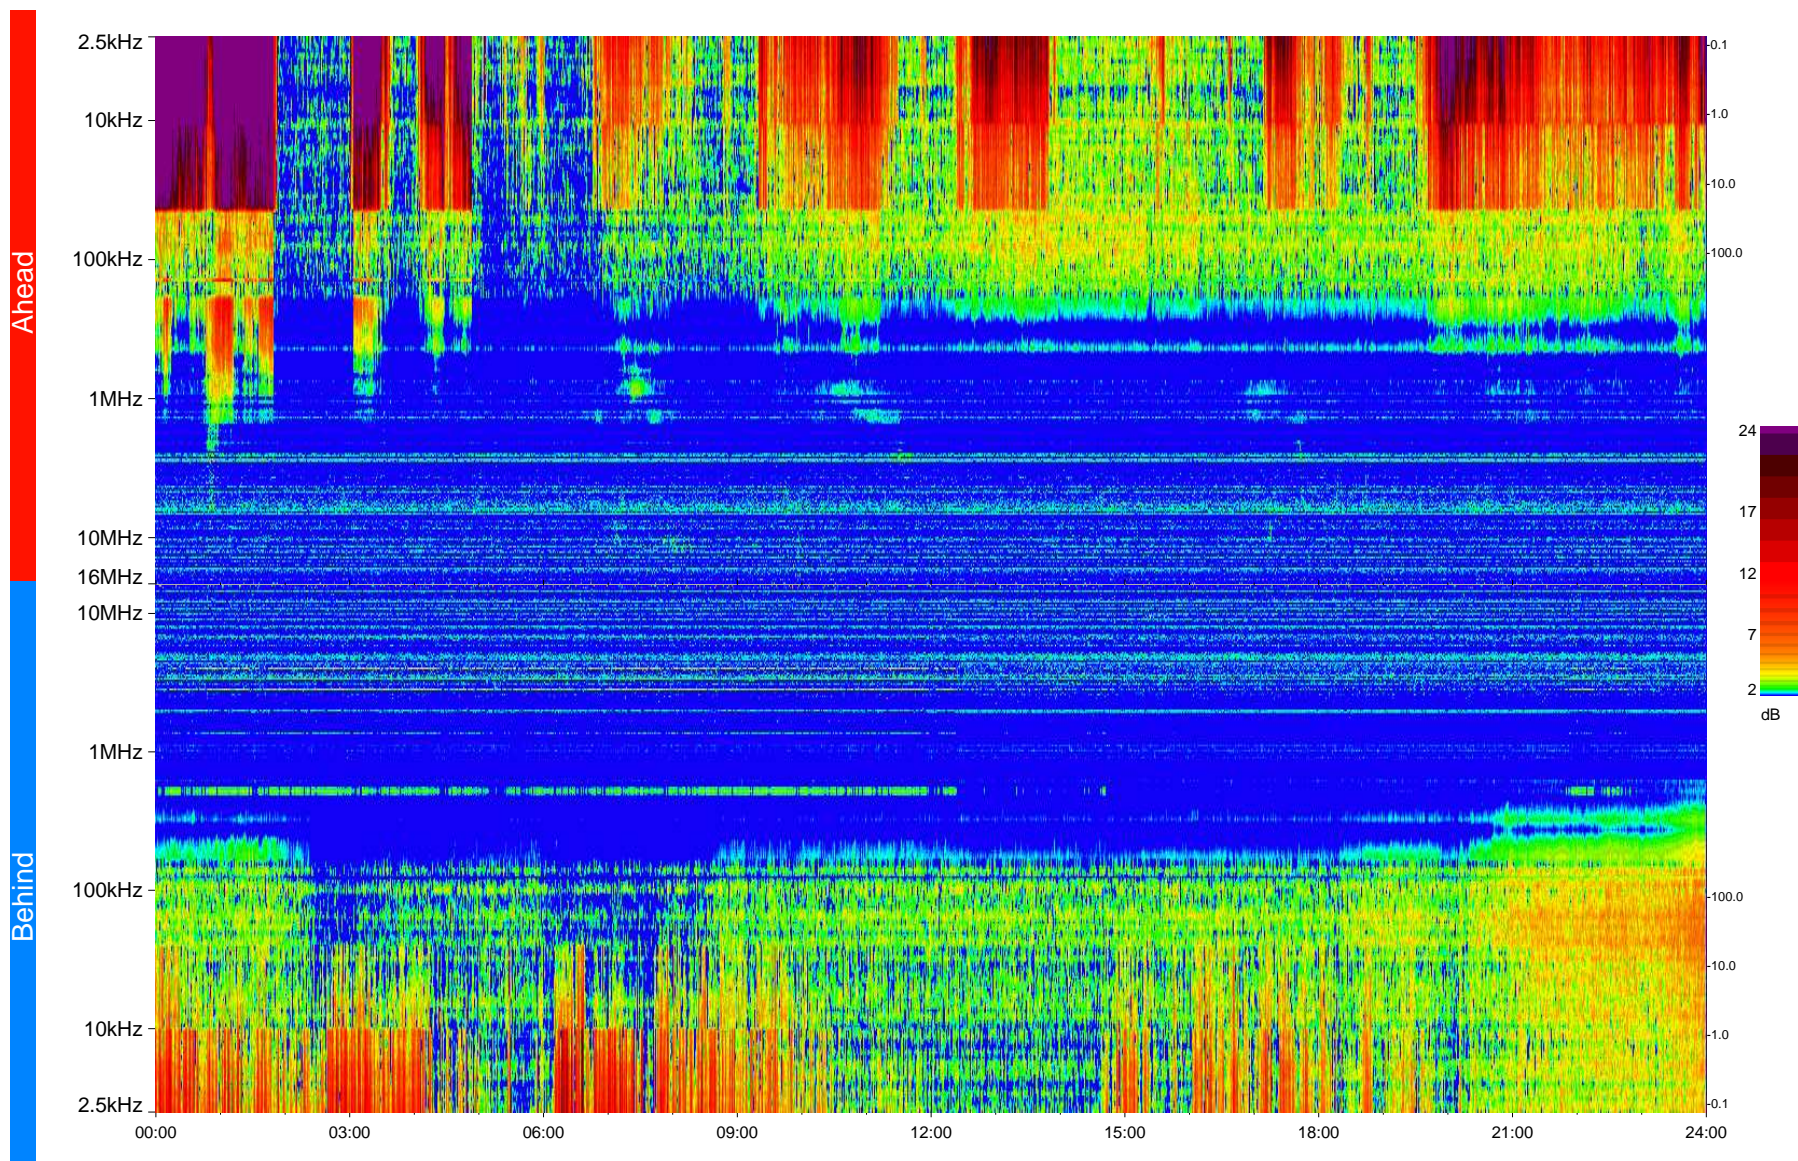

STEREO/WAVES Daily Summary - 20-Mar-2009 (DOY 079)

Ahead source file = swaves_ahead_2009_079_1_04.fin
Ahead PSE Angle = xxx.x

Behind PSE Angle = xxx.x
Behind source file = swaves_behind_2009_079_1_04.fin

Time (UTC)