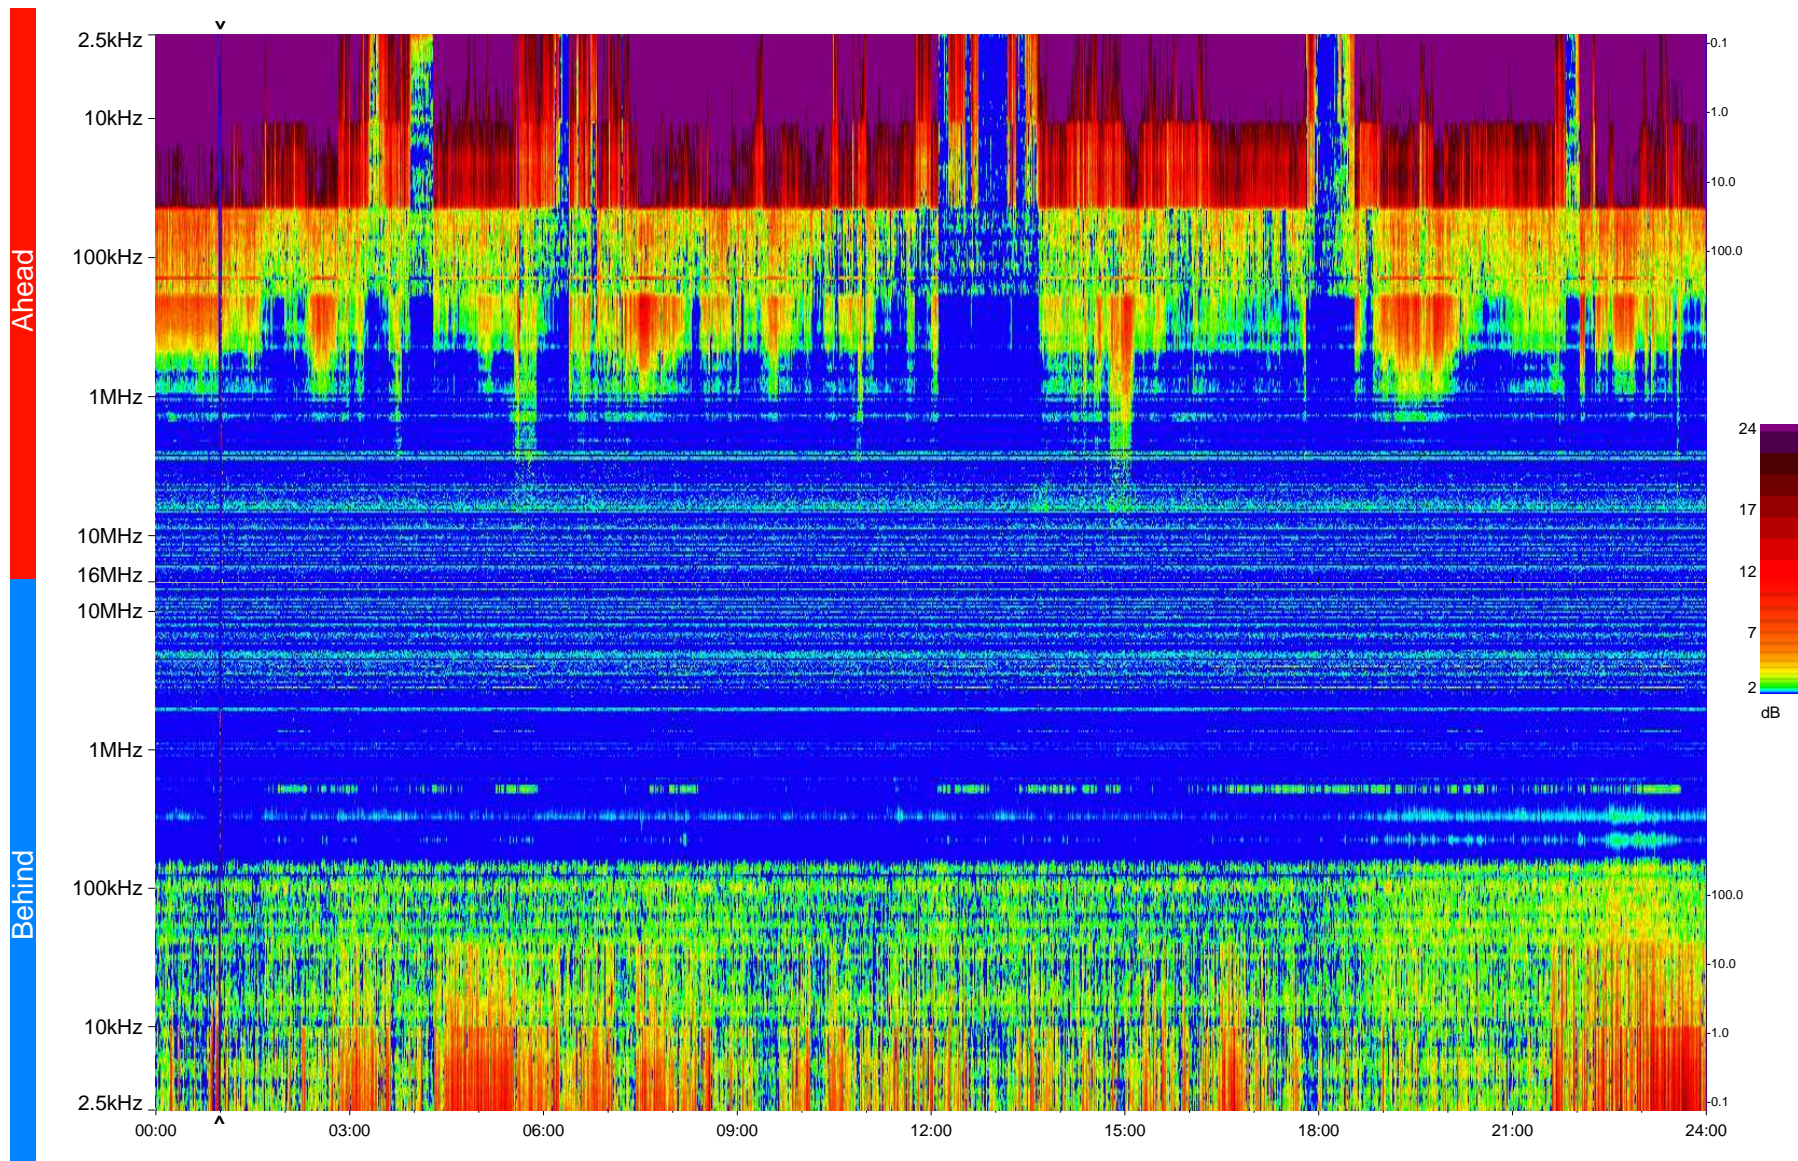

STEREO/WAVES Daily Summary - 19-Mar-2009 (DOY 078)

Ahead source file = swaves_ahead_2009_078_1_04.fin
Ahead PSE Angle = xxx.x

Behind PSE Angle = xxx.x
Behind source file = swaves_behind_2009_078_1_04.fin

Time (UTC)