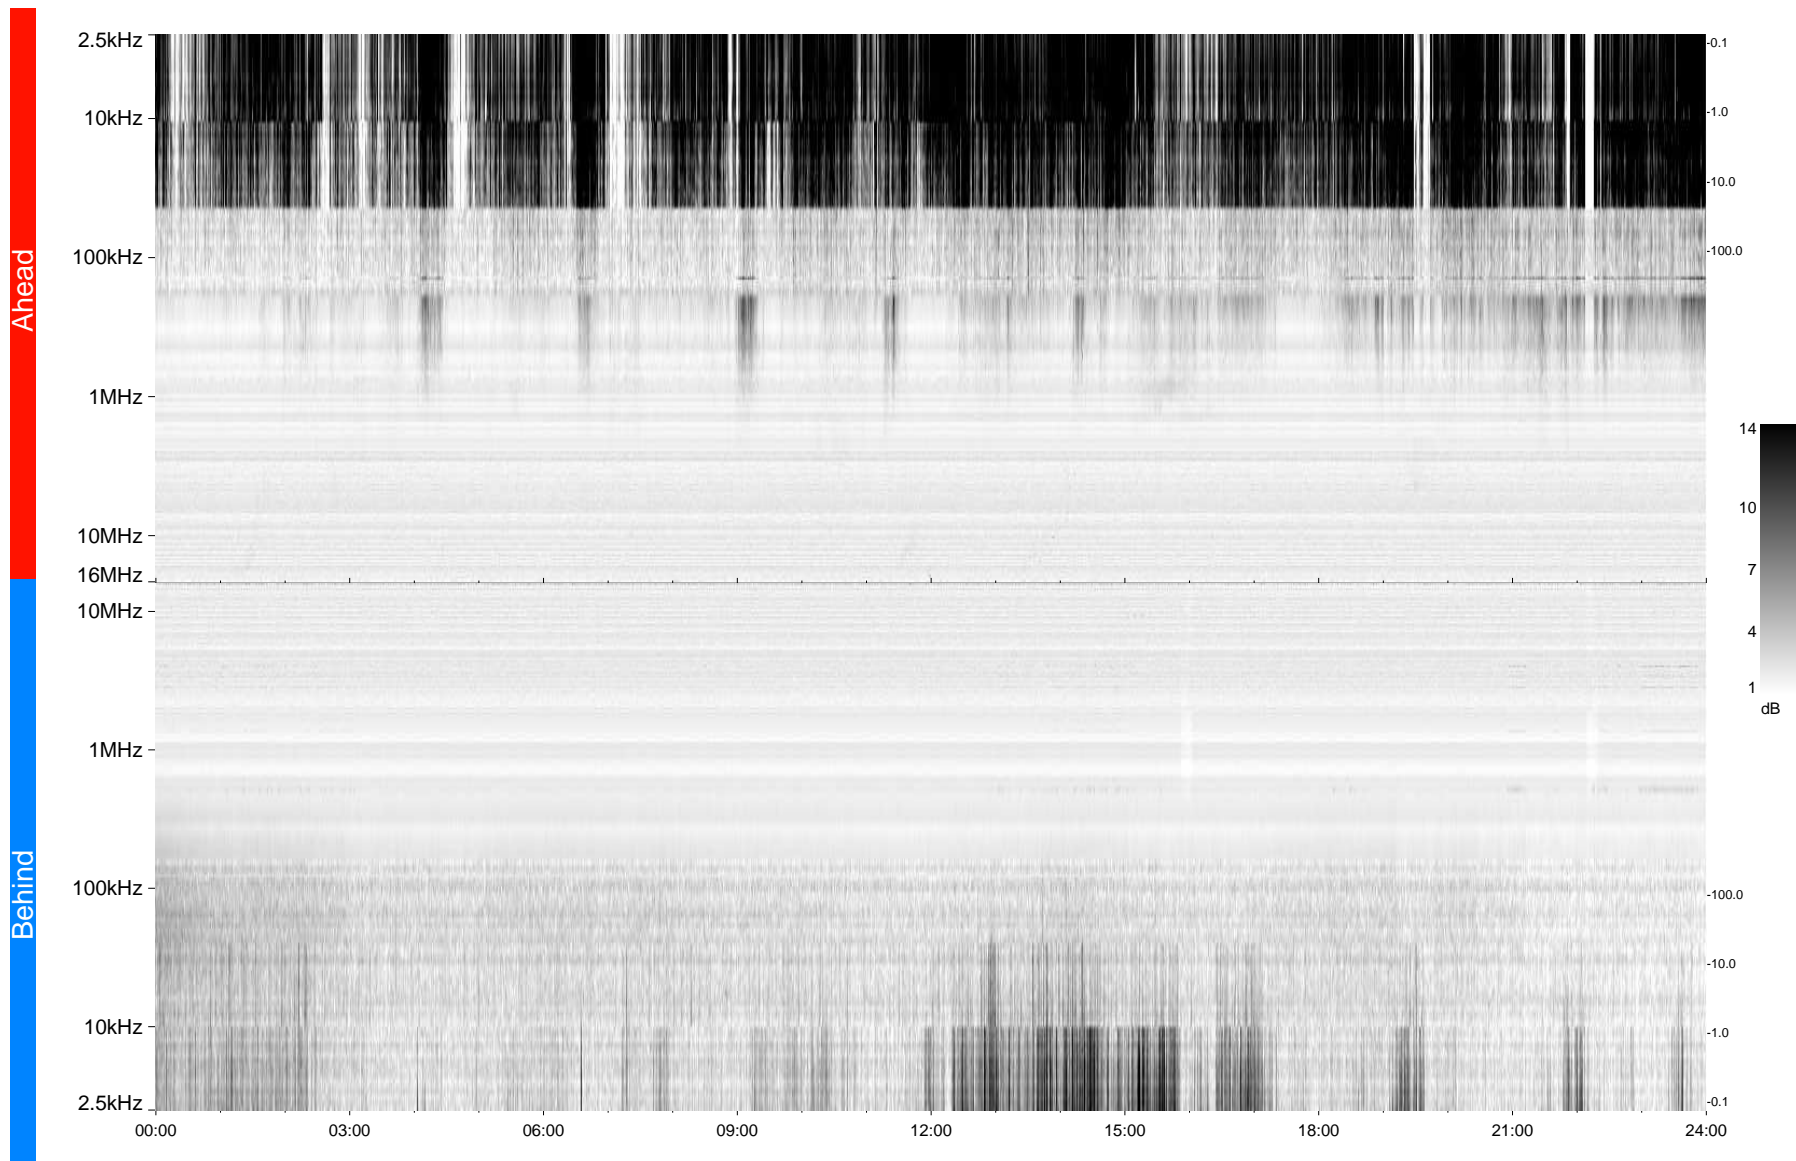

STEREO/WAVES Daily Summary - 18-Mar-2009 (DOY 077)

Ahead source file = swaves_ahead_2009_077_1_04.fin
Ahead PSE Angle = xxx.x

Behind PSE Angle = xxx.x
Behind source file = swaves_behind_2009_077_1_04.fin

Time (UTC)